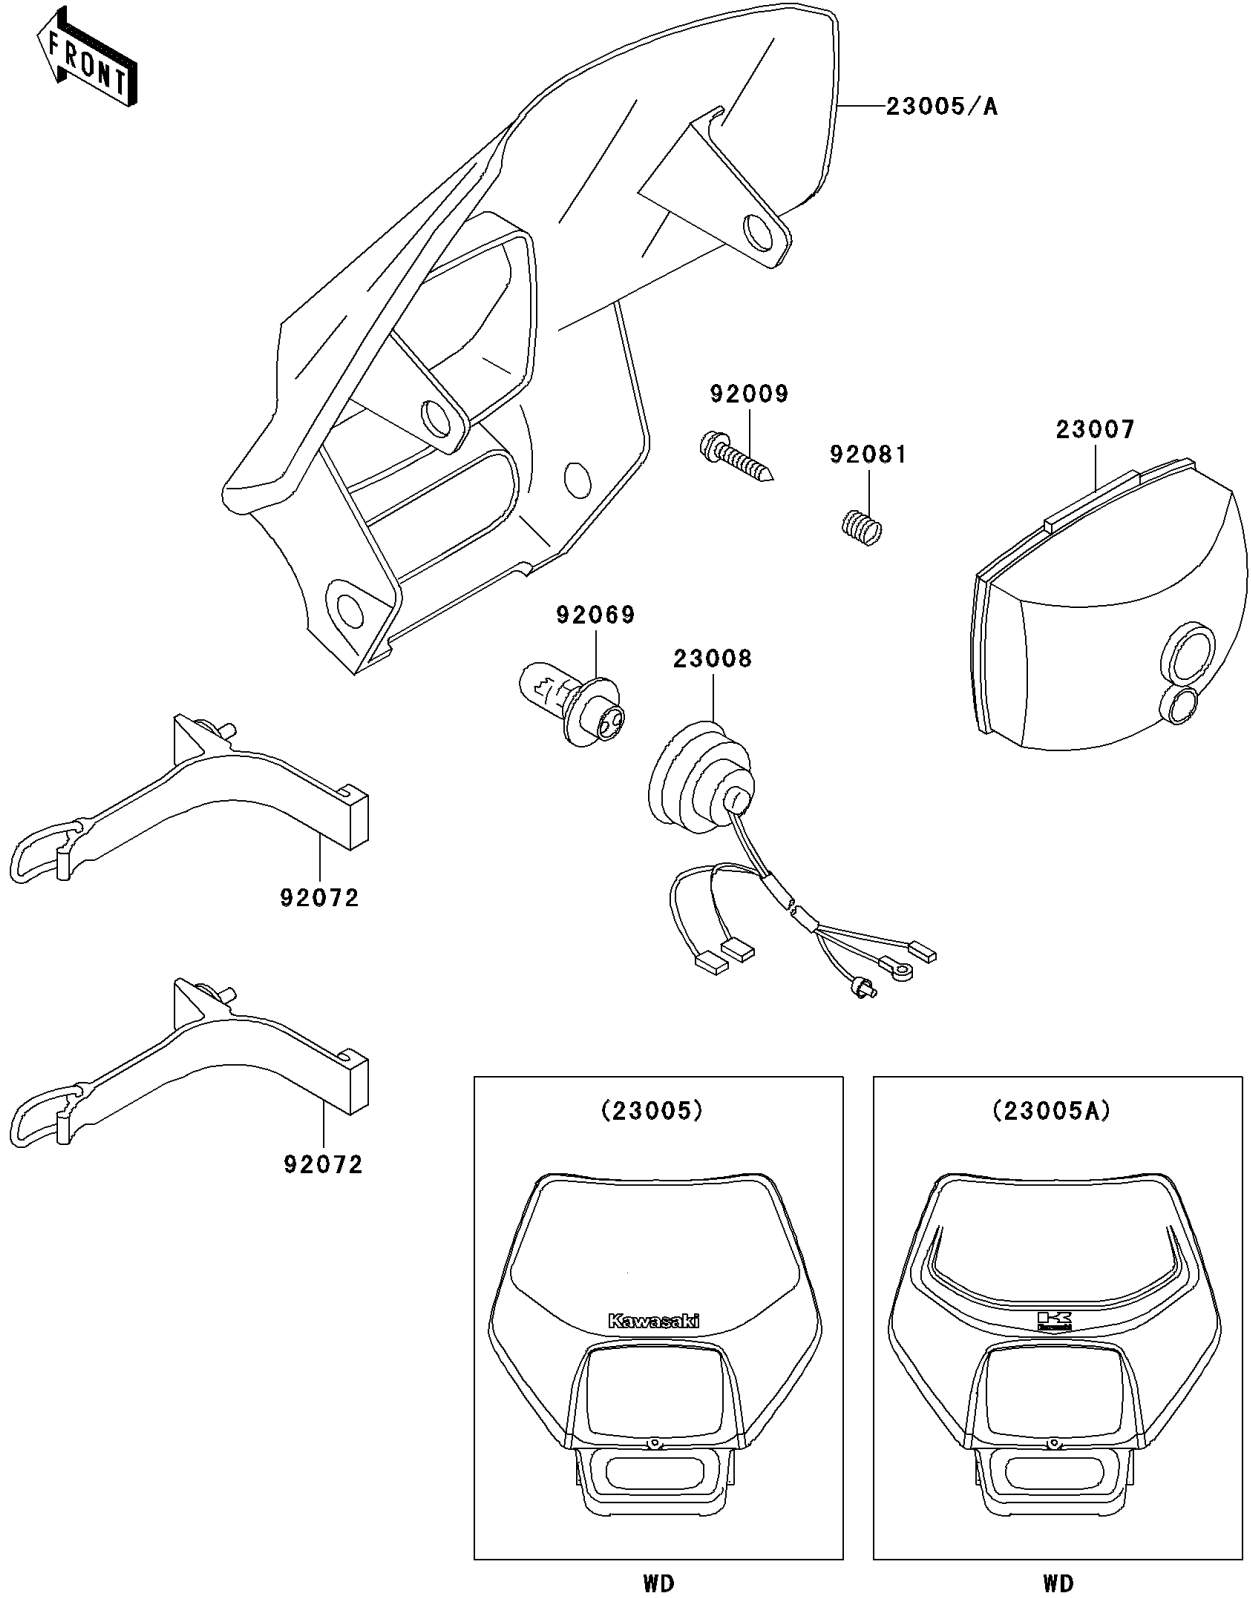

# 2007 KLX300R PARTS DIAGRAM

Headlight(s)

F2710

## 2007 KLX300R PARTS LIST

### Headlight(s)

ITEM NAME	PART NUMBER	QUANTITY
BODY-COMP-HEAD LAMP,L.GREEN (Ref # 23005A)	23005-5059-290	1
LENS-COMP,HEAD LAMP (Ref # 23007)	23007-1246	1
SOCKET-ASSY,HEAD LAMP (Ref # 23008)	23008-1513	1
SCREW,TAPPING (Ref # 92009)	92009-1695	1
BULB,12V 30/30W (Ref # 92069)	92069-1080	1
BAND,HEAD LAMP COVER (Ref # 92072)	92072-1297	4
SPRING,FOUCUS ADJUSTING (Ref # 92081)	92081-1519	1