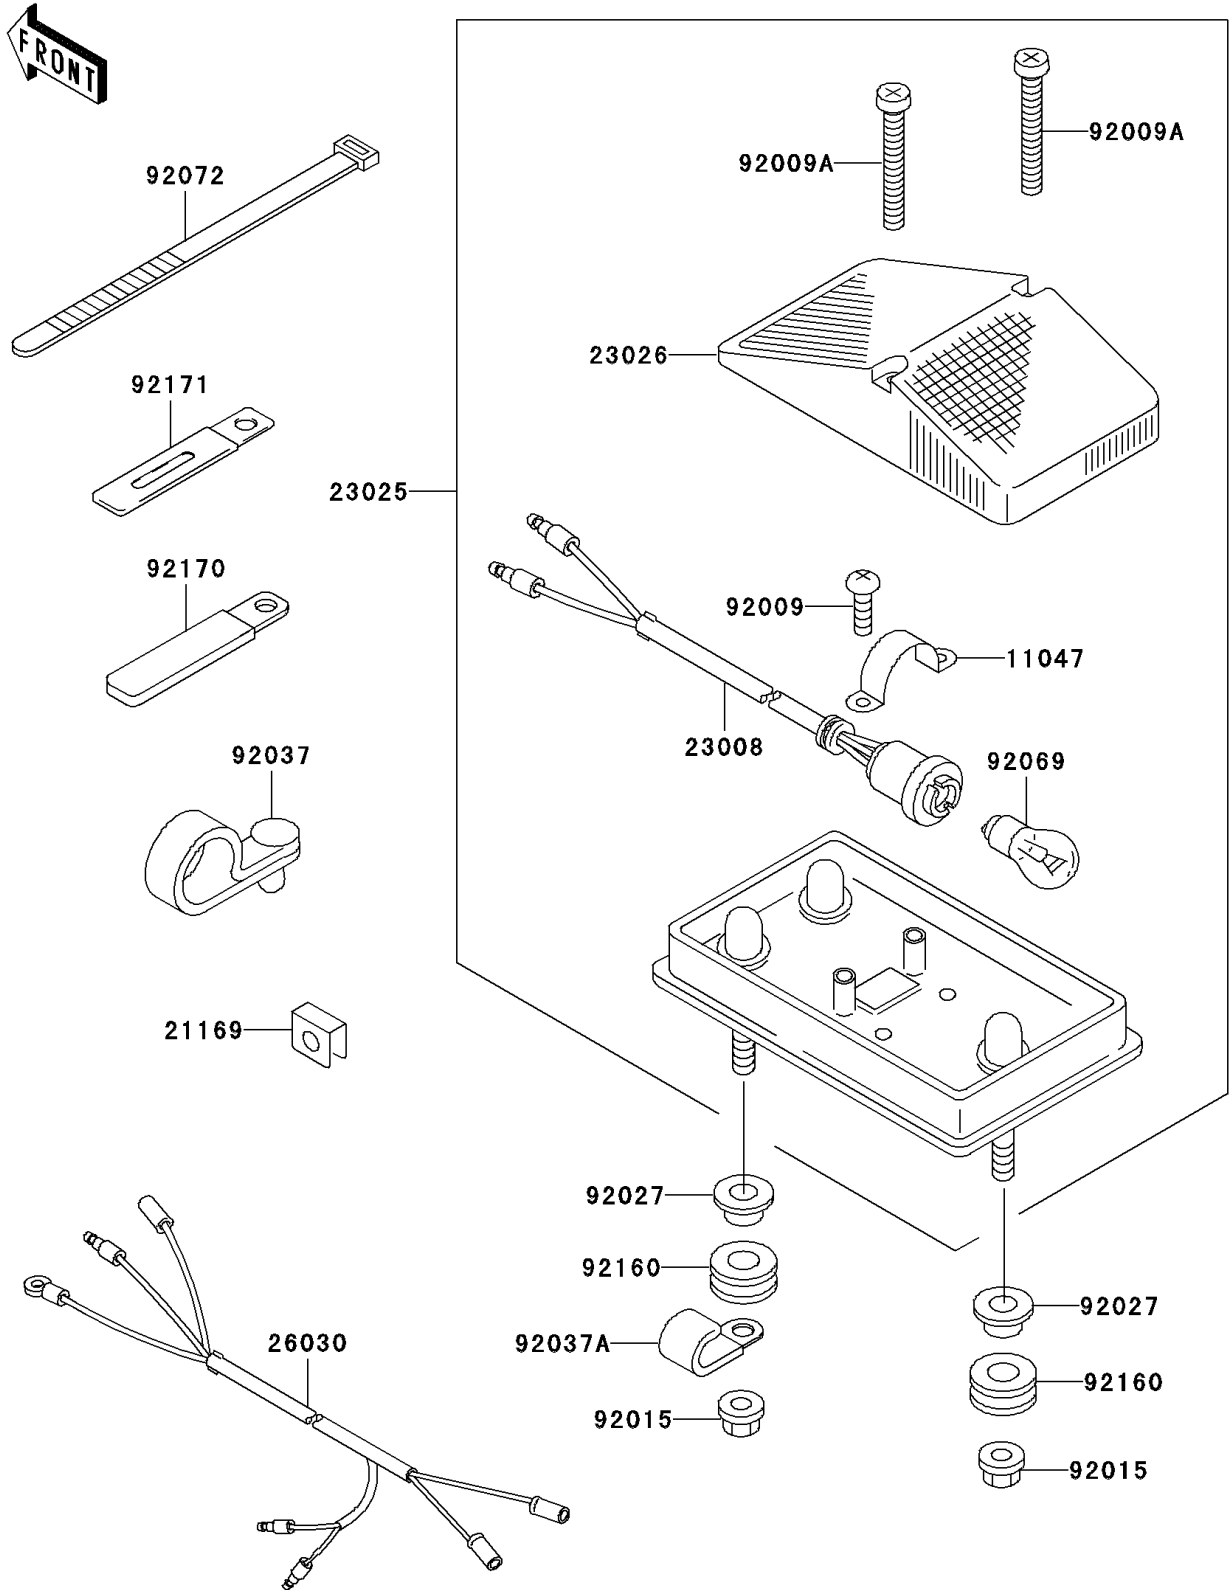

2007 KLX300R PARTS DIAGRAM

Taillight(s)

F2720

2007 KLX300R PARTS LIST

Taillight(s)

ITEM NAME	PART NUMBER	QUANTITY
BRACKET,TAIL LAMP (Ref # 11047)	11047-1238	1
TERMINAL (Ref # 21169)	21169-1066	1
SOCKET-ASSY,TAIL LAMP (Ref # 23008)	23008-1462	1
LAMP-TAIL (Ref # 23025)	23025-1215	1
LENS,TAIL LAMP (Ref # 23026)	23026-1131	1
HARNESS,MAIN (Ref # 26030)	26030-1165	1
SCREW,TAPPING,4X10 (Ref # 92009)	92009-1021	2
SCREW,TAPPING,4X30 (Ref # 92009A)	92009-1647	2
NUT,FLANGED,6MM (Ref # 92015)	92015-1367	3
COLLAR,L=14.1 (Ref # 92027)	92027-1920	3
CLAMP,SPEED,L=58 (Ref # 92037)	92037-1163	1
CLAMP (Ref # 92037A)	92037-1877	1
BULB,12V 10W (Ref # 92069)	92069-1072	1
BAND,L=202 (Ref # 92072)	92072-1195	6
DAMPER (Ref # 92160)	92160-1167	3
CLAMP,L=150 (Ref # 92170)	92170-1114	1
CLAMP,WIRING HARNESS,L=60 (Ref # 92171)	92171-1425	1