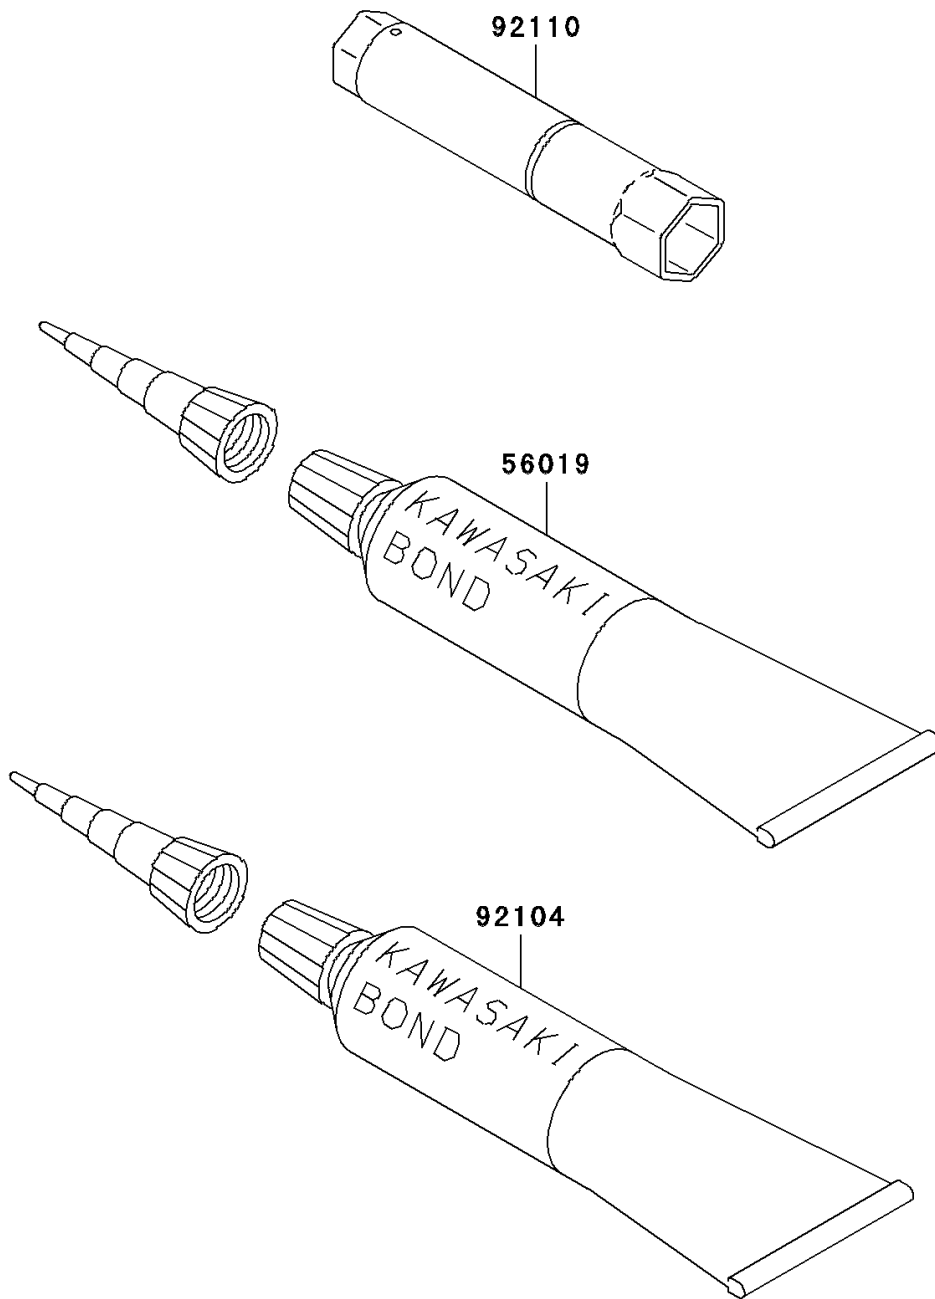

# 2007 KLX300R PARTS DIAGRAM

Owner's Tools

F2810

## 2007 KLX300R PARTS LIST

### Owner's Tools

ITEM NAME	PART NUMBER	QUANTITY
THREE BOND TB1211,HT/RS,WHITE (Ref # 56019)	56019-120	1
GASKET-LIQUID,TUBE,100G,SILVER (Ref # 92104)	92104-002	1
TOOL-WRENCH,BOX,16MM (Ref # 92110)	92110-1162	1