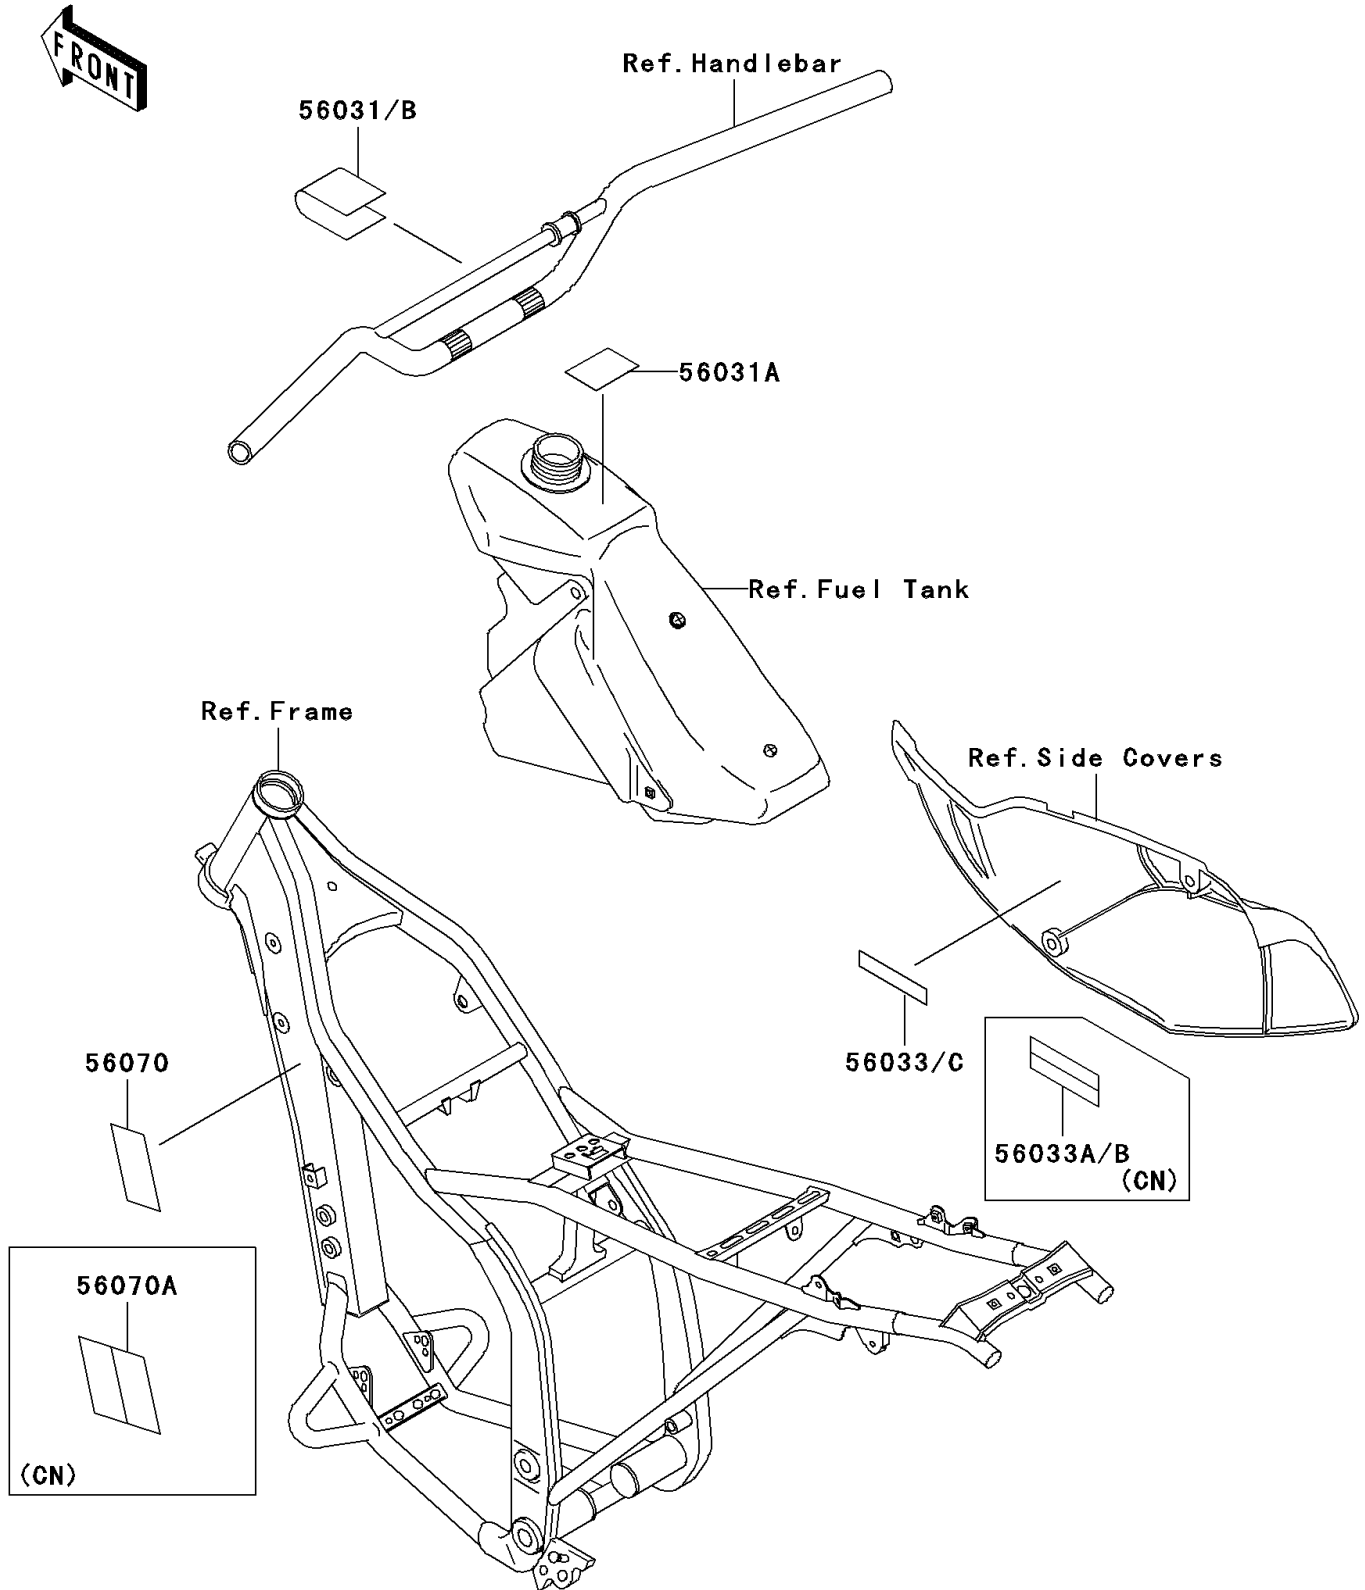

2006 KLX300R PARTS DIAGRAM

Labels

F2860

2006 KLX300R PARTS LIST

Labels

ITEM NAME	PART NUMBER	QUANTITY
LABEL-MANUAL,ENGINE START (Ref # 56031A)	56031-1919	1
LABEL-MANUAL,ENGINE START (Ref # 56031)	56031-1917	1
LABEL-MANUAL,ENGINE START (Ref # 56031B)	56031-1925	1
LABEL-MANUAL,OIL&OIL FILTER (Ref # 56033B)	56033-1286	1
LABEL-MANUAL,OIL&OIL FILTER (Ref # 56033C)	56033-1370	1
LABEL-WARNING,OFF LOAD ONLY (Ref # 56070)	56070-1276	1
LABEL-WARNING,OFF LOAD ONLY (Ref # 56070A)	56070-1277	1