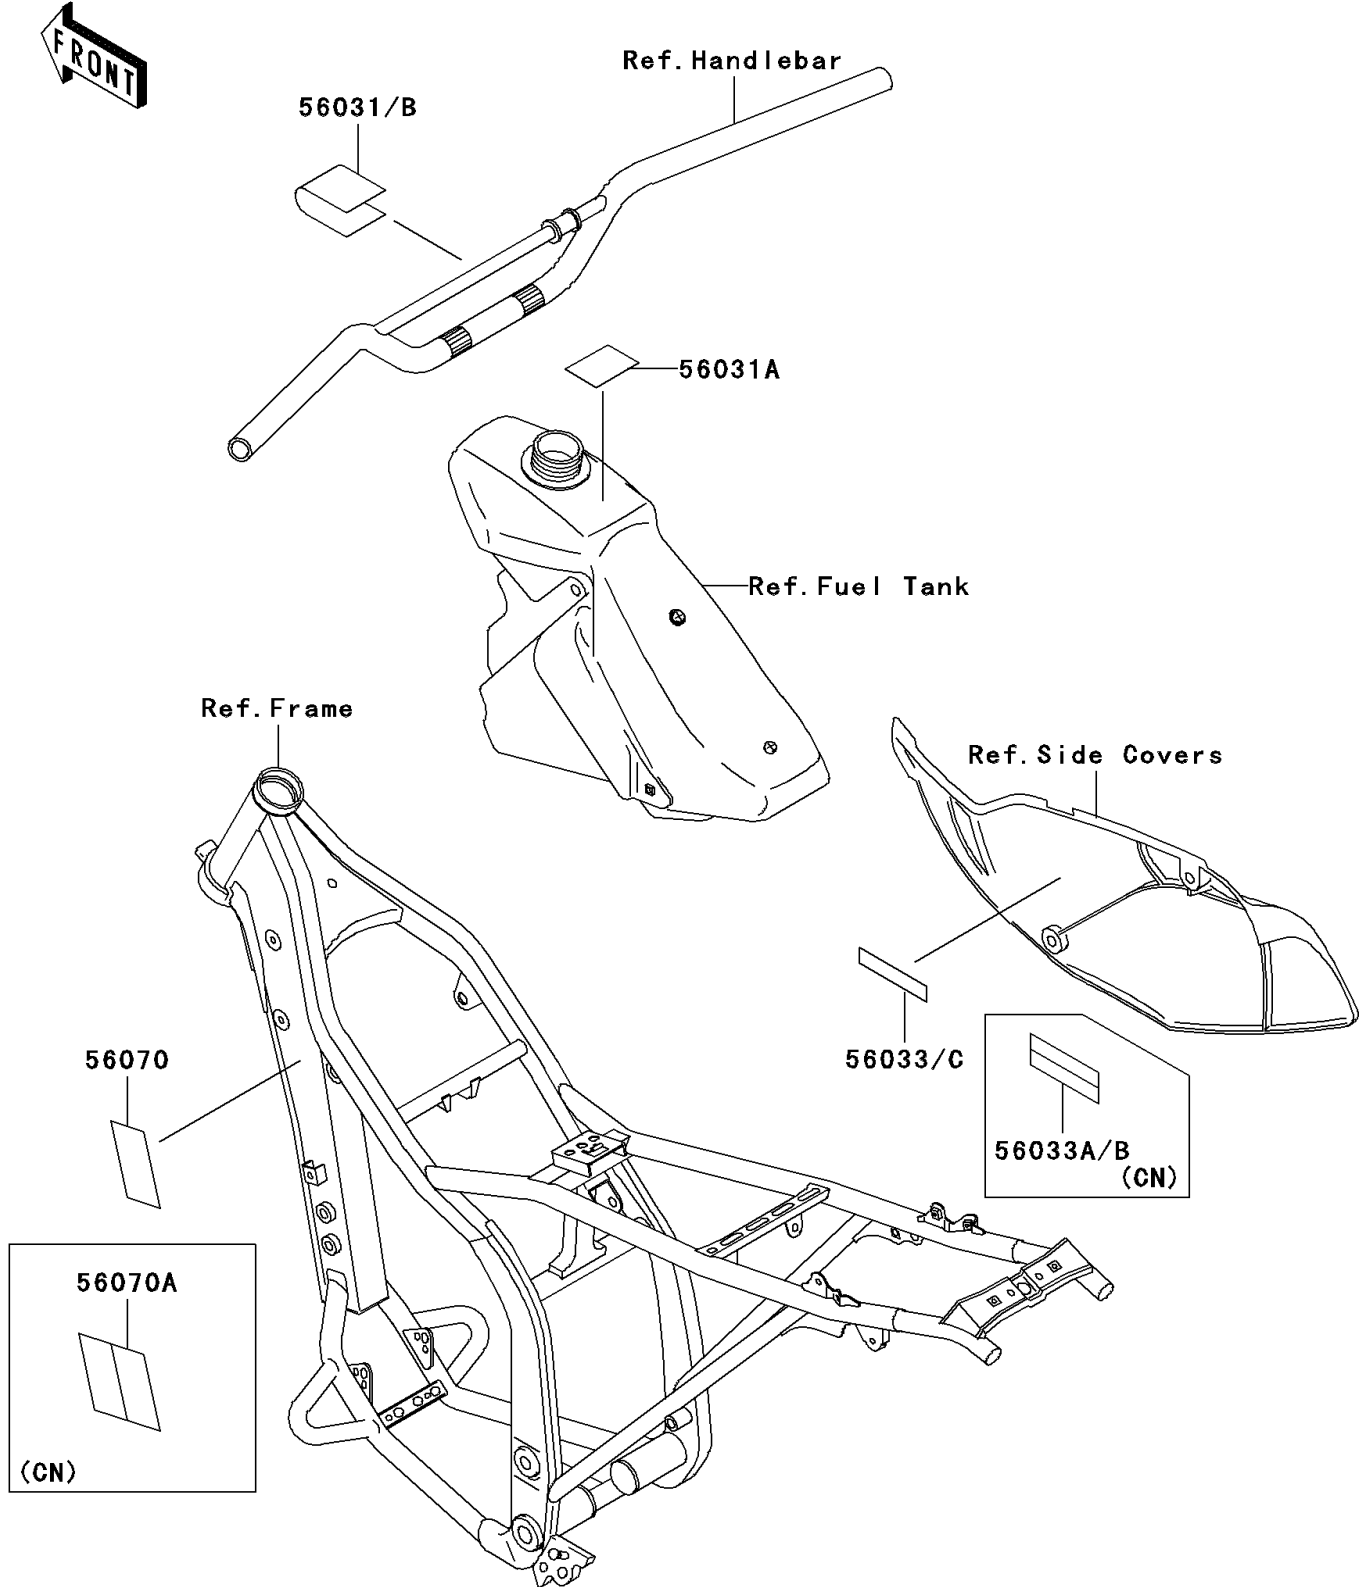

2007 KLX300R PARTS DIAGRAM

Labels

F2860

2007 KLX300R PARTS LIST

Labels

ITEM NAME	PART NUMBER	QUANTITY
LABEL-MANUAL,ENGINE START (Ref # 56031A)	56031-1919	1
LABEL-MANUAL,ENGINE START (Ref # 56031)	56031-1917	1
LABEL-MANUAL,ENGINE START (Ref # 56031B)	56031-1925	1
LABEL-MANUAL,OIL&OIL FILTER (Ref # 56033)	56033-0166	1
LABEL-MANUAL,OIL&OIL FILTER (Ref # 56033A)	56033-0167	1
LABEL-WARNING,OFF LOAD ONLY (Ref # 56070)	56070-1276	1
LABEL-WARNING,OFF LOAD ONLY (Ref # 56070A)	56070-1277	1