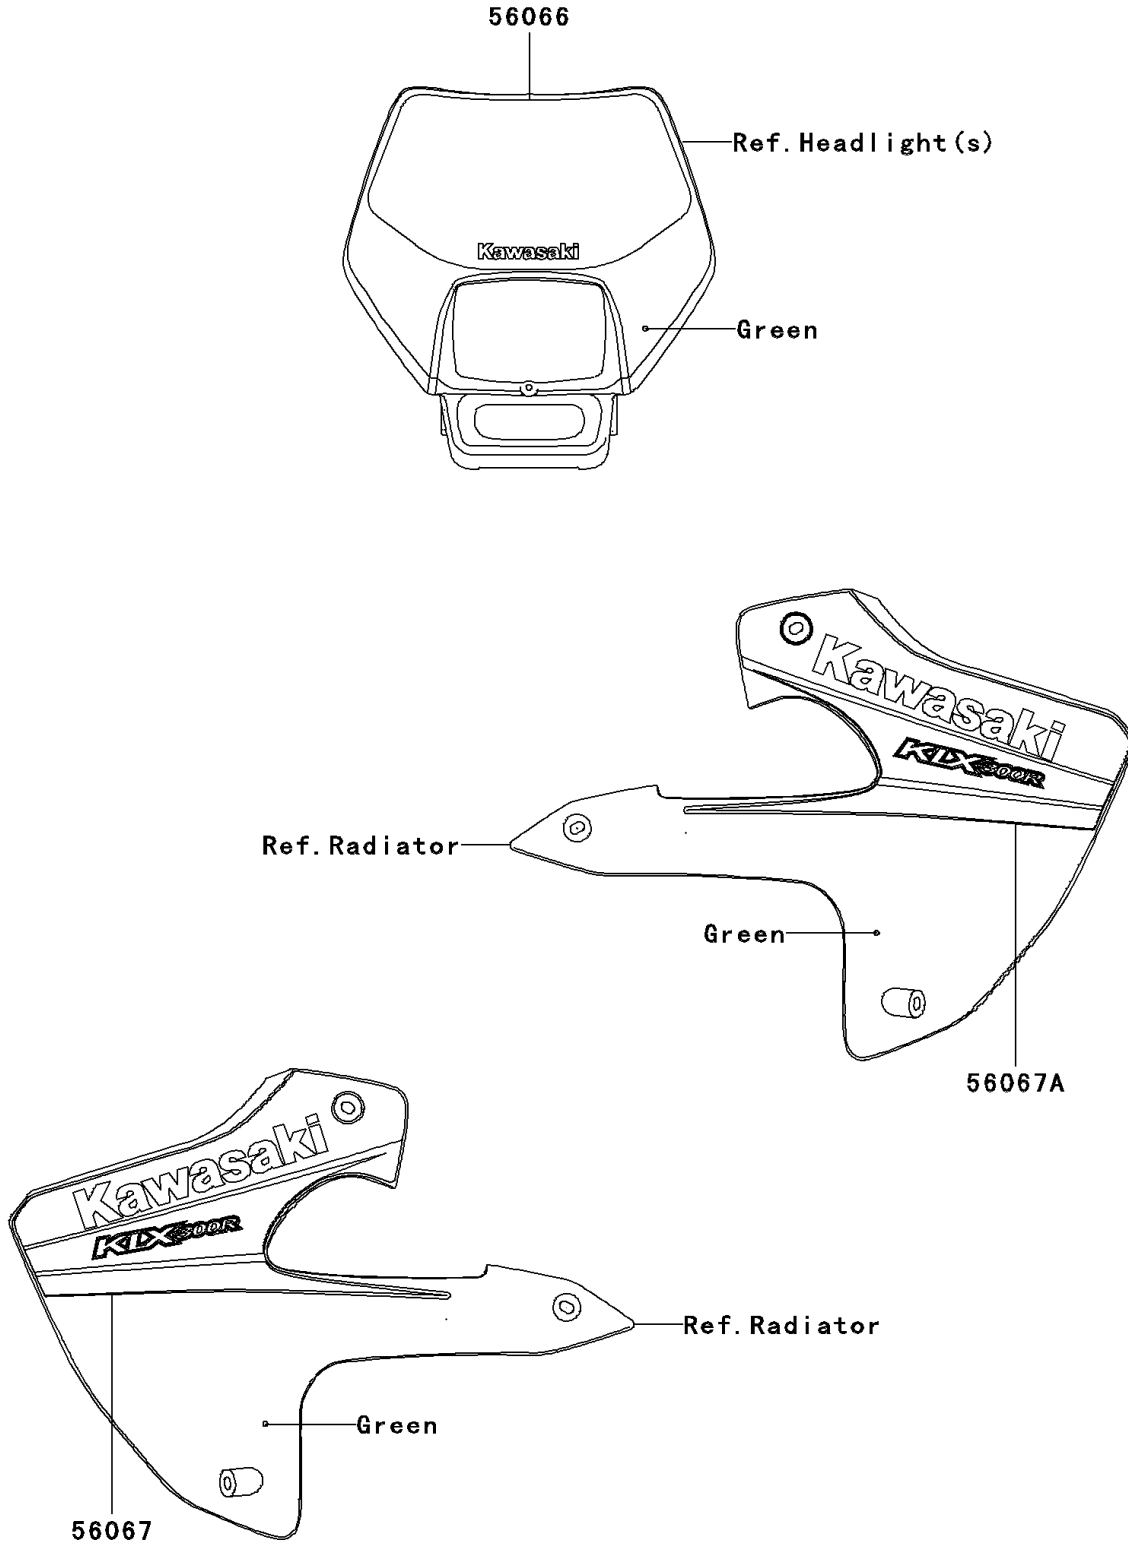

2006 KLX300R PARTS DIAGRAM

Decals(A6F)(Green)

F2861

2006 KLX300R PARTS LIST

Decals(A6F)(Green)

ITEM NAME	PART NUMBER	QUANTITY
PATTERN,HEAD LAMP COVER (Ref # 56066)	56066-1089	1
PATTERN,SHROUD,LH (Ref # 56067)	56067-0339	1
PATTERN,SHROUD,RH (Ref # 56067A)	56067-0340	1