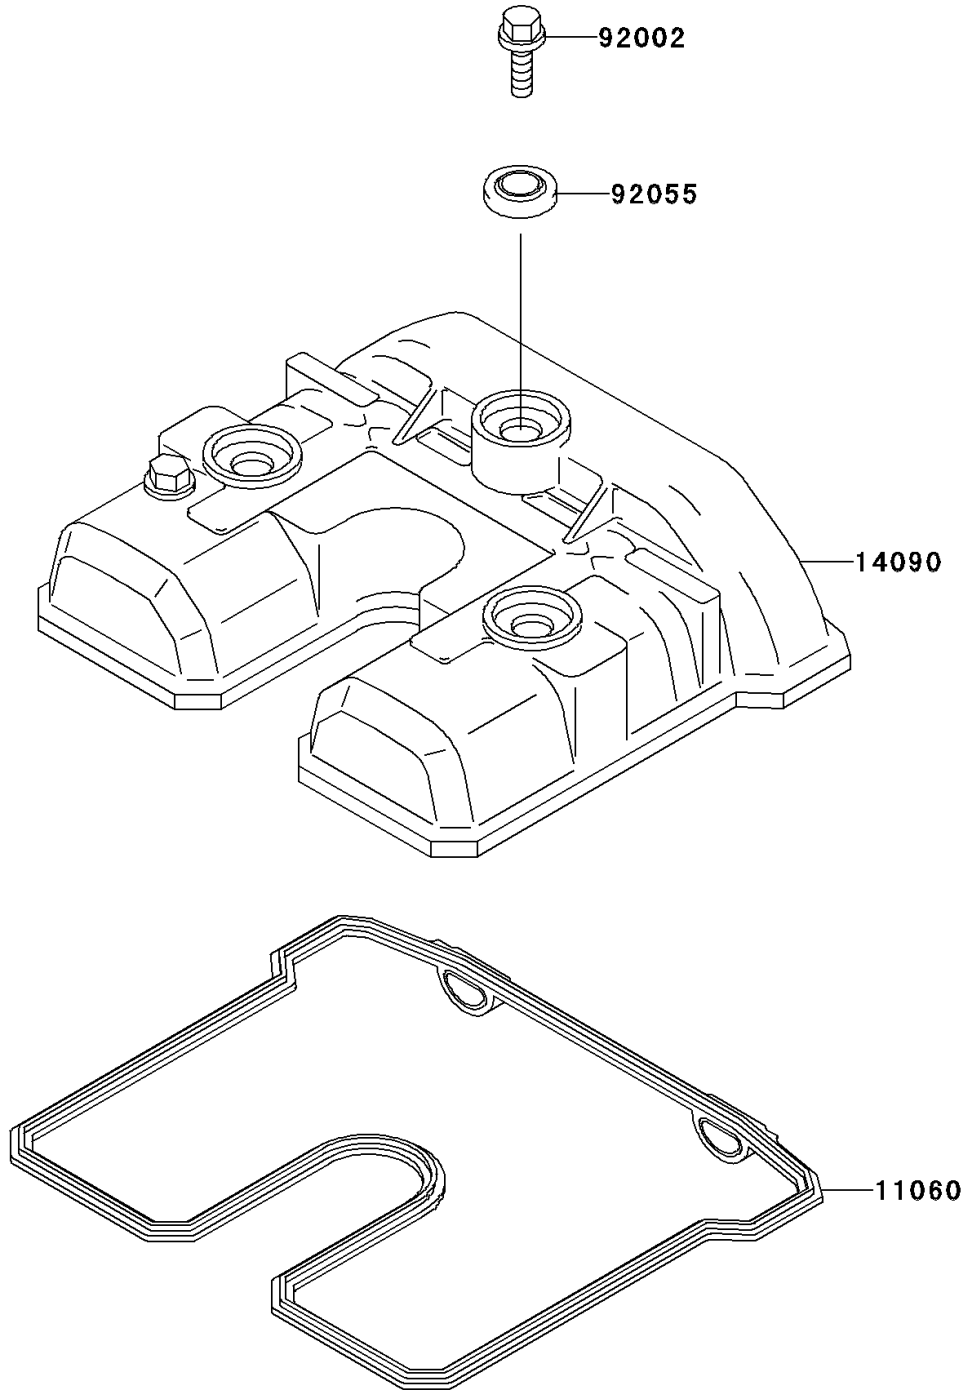

# 2003 KLX300R PARTS DIAGRAM

Cylinder Head Cover

E1112

## 2003 KLX300R PARTS LIST

### Cylinder Head Cover

ITEM NAME	PART NUMBER	QUANTITY
GASKET,HEAD COVER (Ref # 11060)	11060-1318	1
COVER,HEAD (Ref # 14090)	14090-1477	1
BOLT,L=20.5 (Ref # 92002)	92002-1327	3
RING-O,HEAD COVER BOLT (Ref # 92055)	92055-1352	3