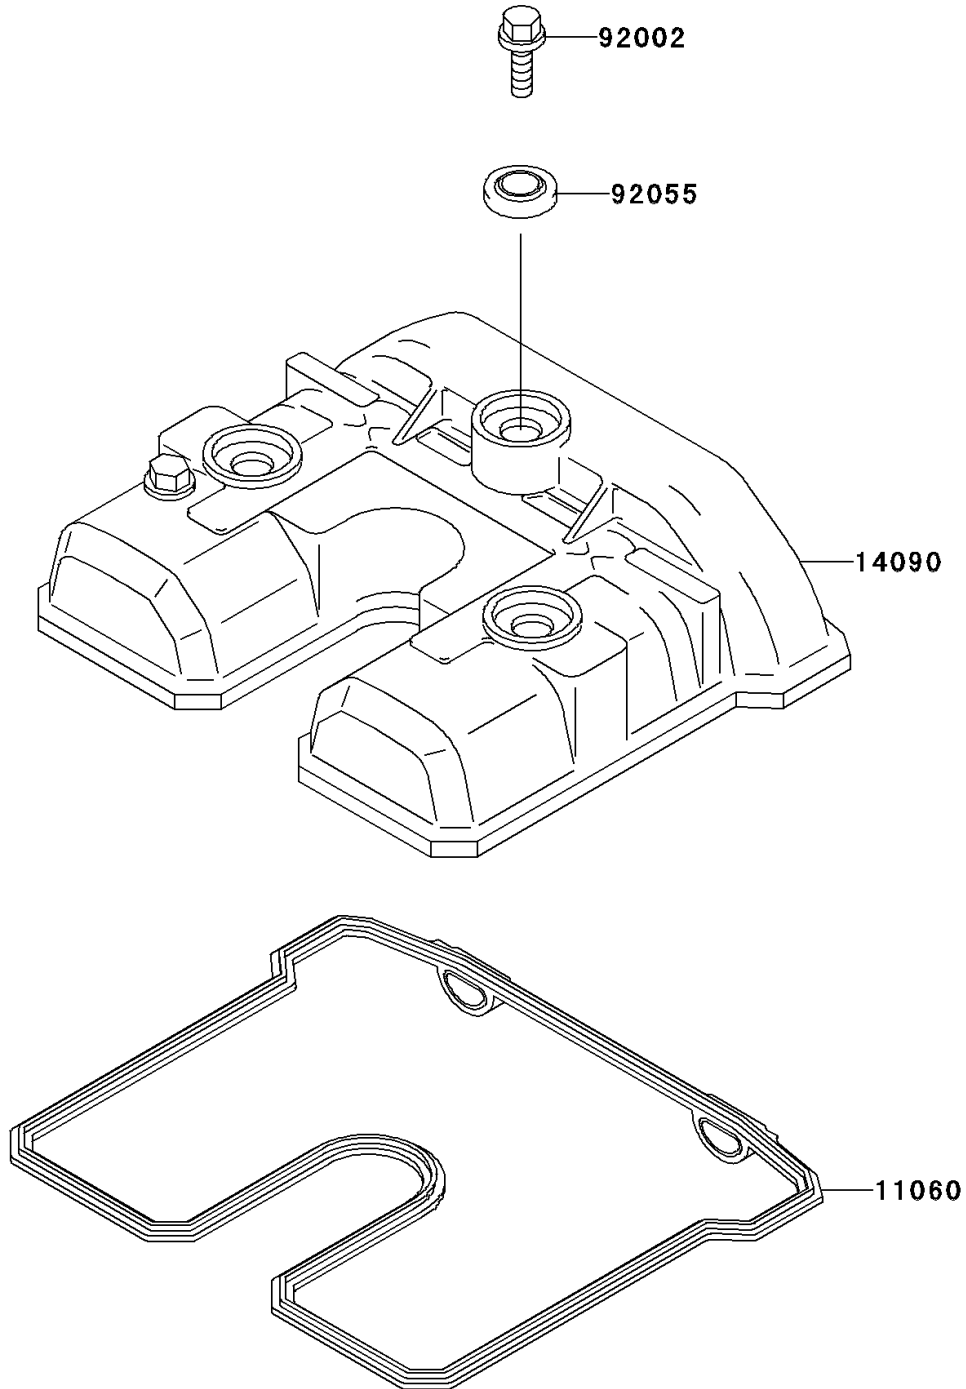

2004 KLX300R PARTS DIAGRAM

Cylinder Head Cover

E1112

2004 KLX300R PARTS LIST

Cylinder Head Cover

ITEM NAME	PART NUMBER	QUANTITY
GASKET,HEAD COVER (Ref # 11060)	11060-1318	1
COVER,HEAD (Ref # 14090)	14090-1477	1
BOLT,L=20.5 (Ref # 92002)	92002-1327	3
RING-O,HEAD COVER BOLT (Ref # 92055)	92055-1352	3