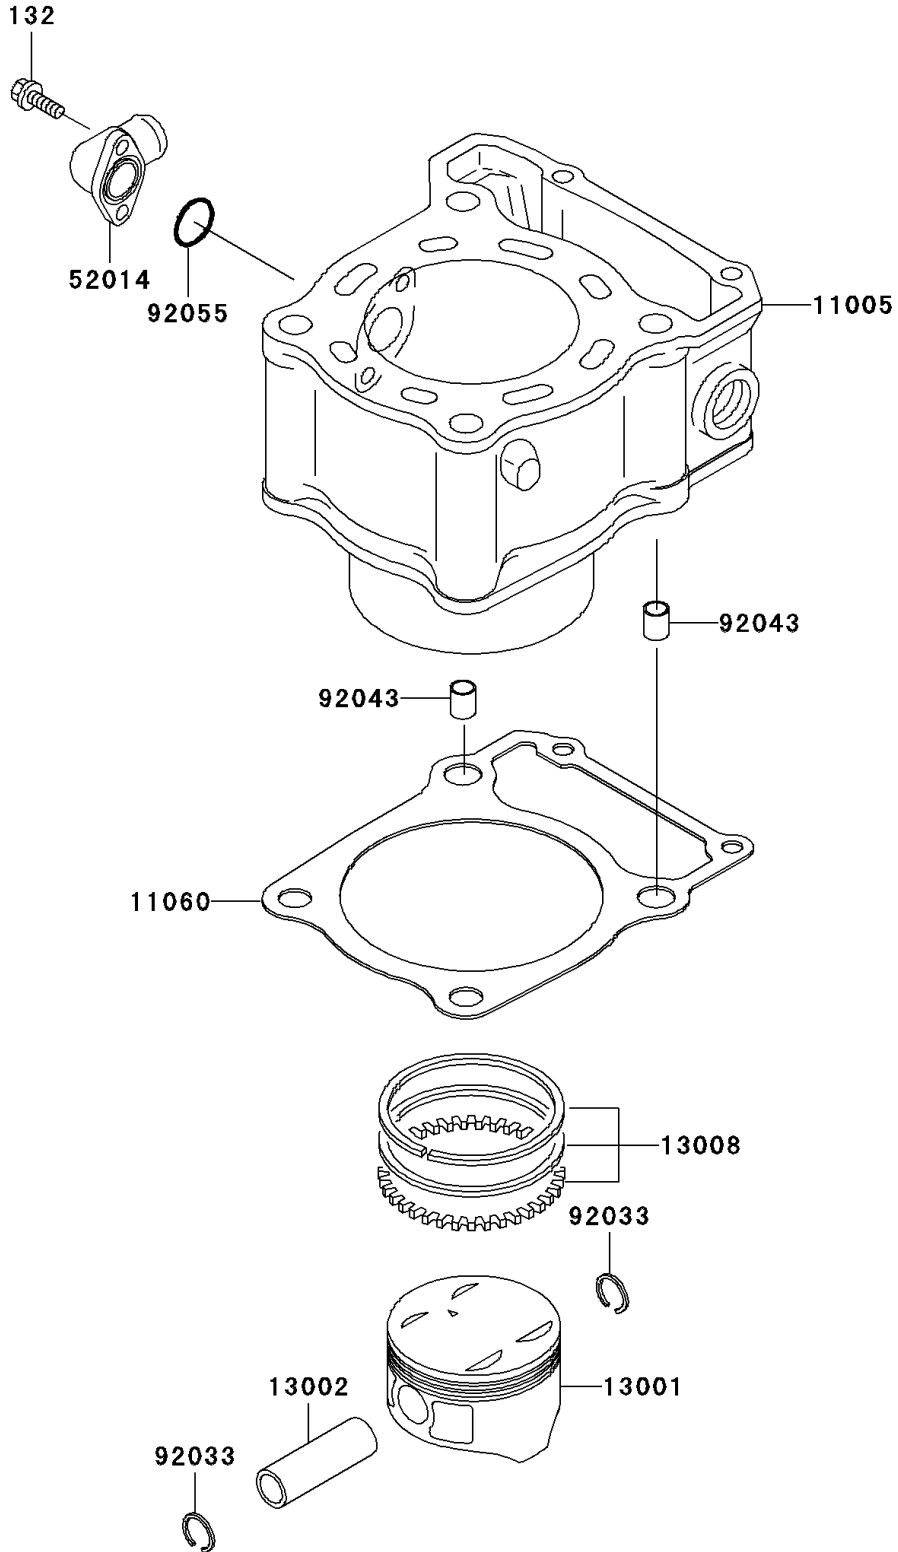

2002 KLX300R PARTS DIAGRAM

Cylinder/Piston(s)

E1120

2002 KLX300R PARTS LIST

Cylinder/Piston(s)

ITEM NAME	PART NUMBER	QUANTITY
BOLT-FLANGED-SMALL (Ref # 132)	132Y0614	2
CYLINDER-ENGINE (Ref # 11005)	11005-1983	1
GASKET,CYLINDER BASE (Ref # 11060)	11060-1740	1
PISTON-ENGINE (Ref # 13001)	13001-1463	1
PIN-PISTON (Ref # 13002)	13002-1109	1
RING-SET-PISTON,STD (Ref # 13008)	13008-1071	1
ELBOW (Ref # 52014)	52014-1084	1
RING-SNAP (Ref # 92033)	92033-1054	2
PIN,10.1X12X14 (Ref # 92043)	92043-4009	2
RING-O,19.5X1.5 (Ref # 92055)	92055-055	1