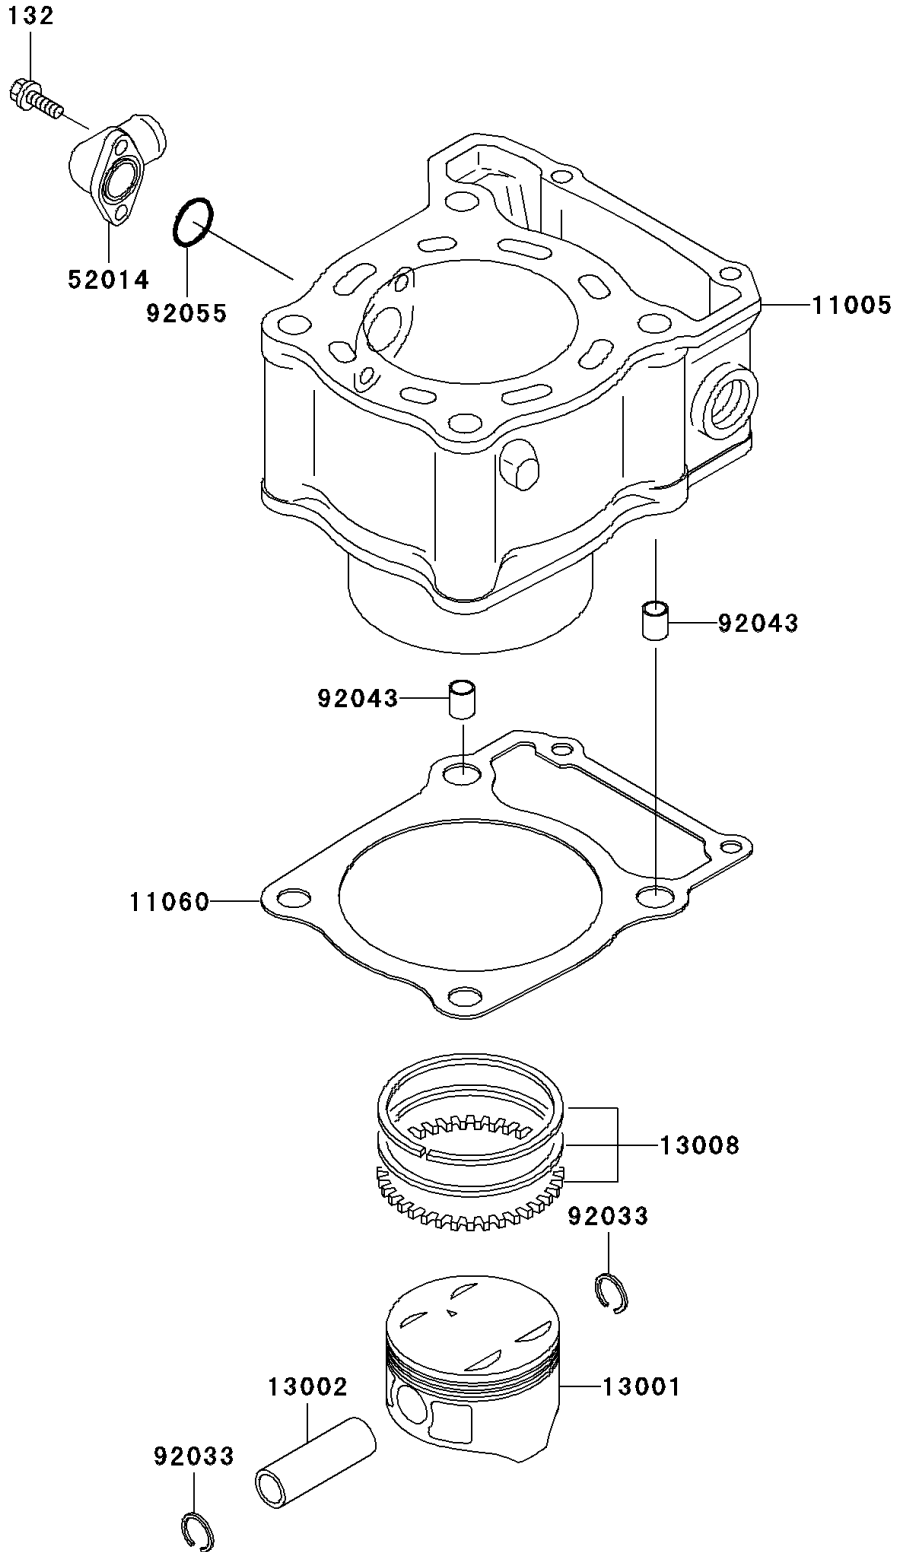

2004 KLX300R PARTS DIAGRAM

Cylinder/Piston(s)

E1120

2004 KLX300R PARTS LIST

Cylinder/Piston(s)

ITEM NAME	PART NUMBER	QUANTITY
BOLT-FLANGED-SMALL (Ref # 132)	132Y0614	2
CYLINDER-ENGINE (Ref # 11005)	11005-1983	1
GASKET,CYLINDER BASE (Ref # 11060)	11060-1740	1
PISTON-ENGINE (Ref # 13001)	13001-1463	1
PIN-PISTON (Ref # 13002)	13002-1109	1
RING-SET-PISTON,STD (Ref # 13008)	13008-1071	1
ELBOW (Ref # 52014)	52014-1084	1
RING-SNAP (Ref # 92033)	92033-1054	2
PIN,10.1X12X14 (Ref # 92043)	92043-4009	2
RING-O,19.5X1.5 (Ref # 92055)	92055-055	1