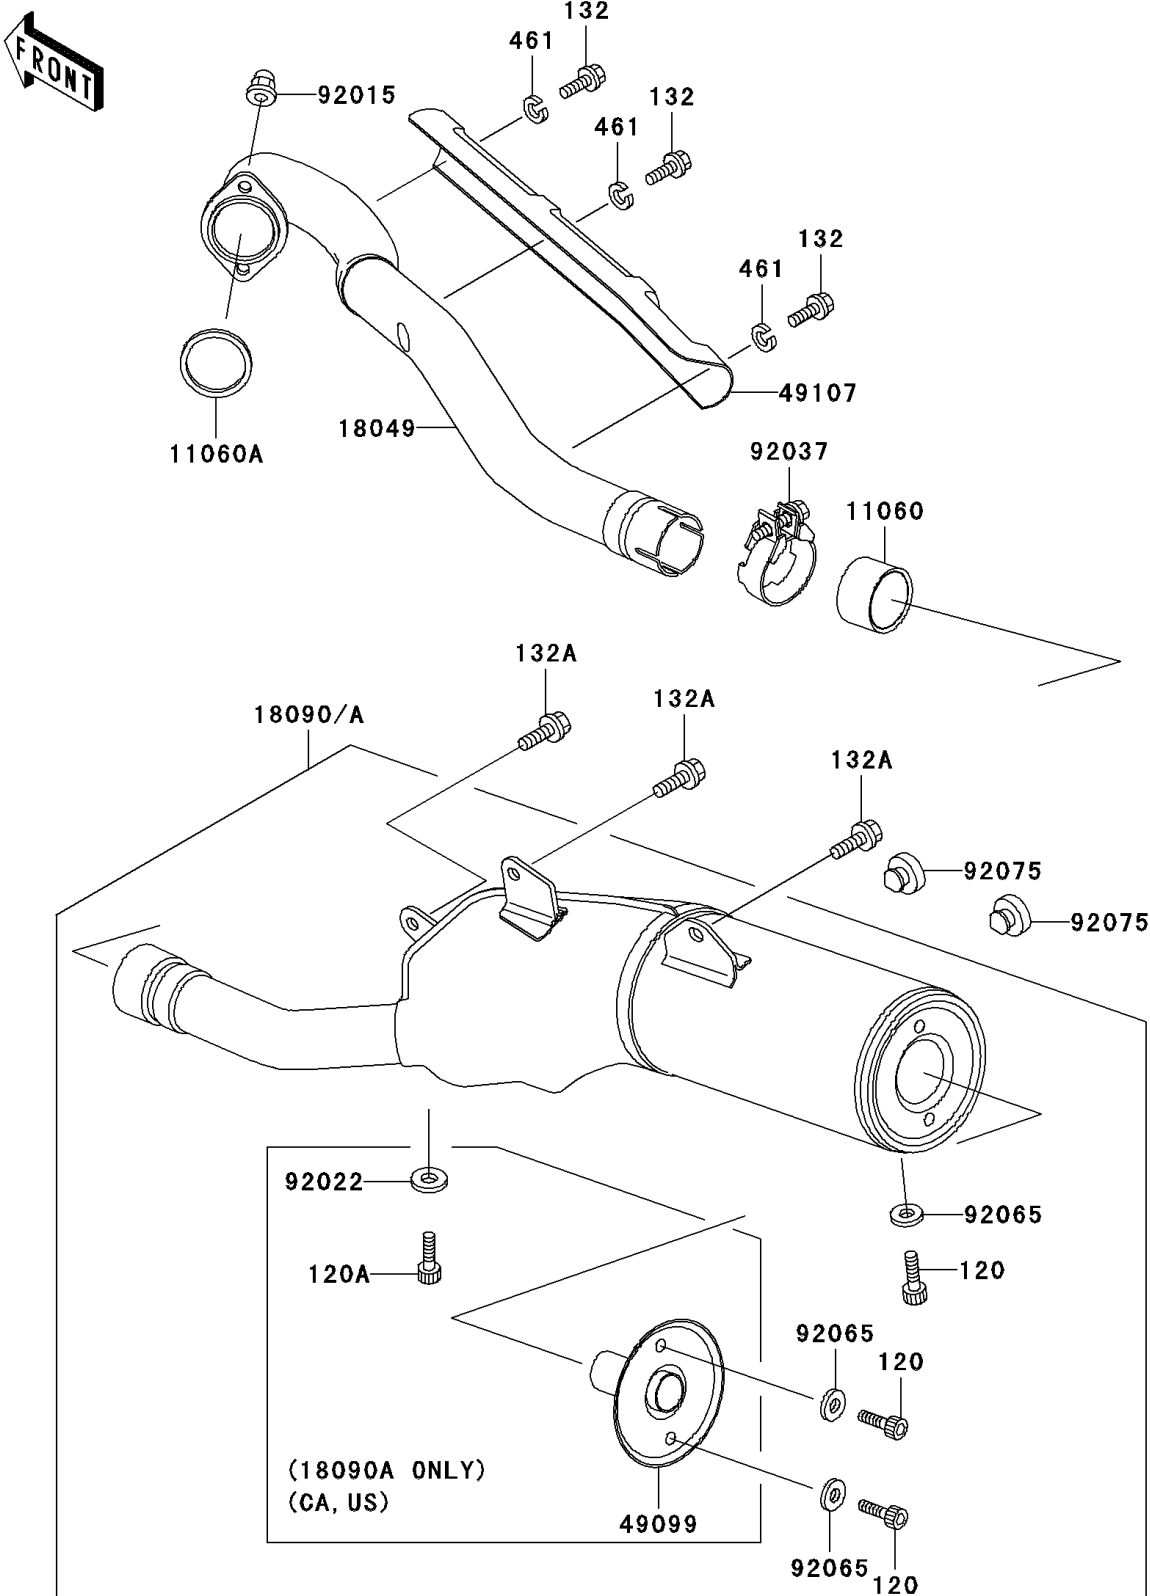

2003 KLX300R PARTS DIAGRAM

Muffler(s)

E1140

2003 KLX300R PARTS LIST

Muffler(s)

ITEM NAME	PART NUMBER	QUANTITY
BOLT-SOCKET,6X12 (Ref # 120)	120P0612	3
BOLT-FLANGED-SMALL (Ref # 132)	132Y0608	3
BOLT-FLANGED-SMALL (Ref # 132A)	132Y0816	3
WASHER-SPRING,6MM (Ref # 461)	461S0600	3
GASKET,MANIFOLD EXHAUST (Ref # 11060)	11060-1068	1
GASKET,EXHAUST PIPE (Ref # 11060A)	11060-1203	1
PIPE-EXHAUST (Ref # 18049)	18049-1689	1
COVER-EXHAUST PIPE (Ref # 49107)	49107-0008	1
NUT,8MM (Ref # 92015)	92015-1402	2
CLAMP,MUFFLER,BLACK (Ref # 92037)	92037-1270	1
GASKET (Ref # 92065)	92065-096	3
DAMPER (Ref # 92075)	92075-005	2
BOLT-SOCKET,8X14 (Ref # 120A)	120P0814	1
BODY-COMP-MUFFLER (Ref # 18090)	18090-1569	1
BODY-COMP-MUFFLER (Ref # 18090A)	18090-1570	1
BAFFLE-PIPE MUFFLER (Ref # 49099)	49099-1541	1
WASHER,8.2X14X1.0 (Ref # 92022)	92022-1488	1