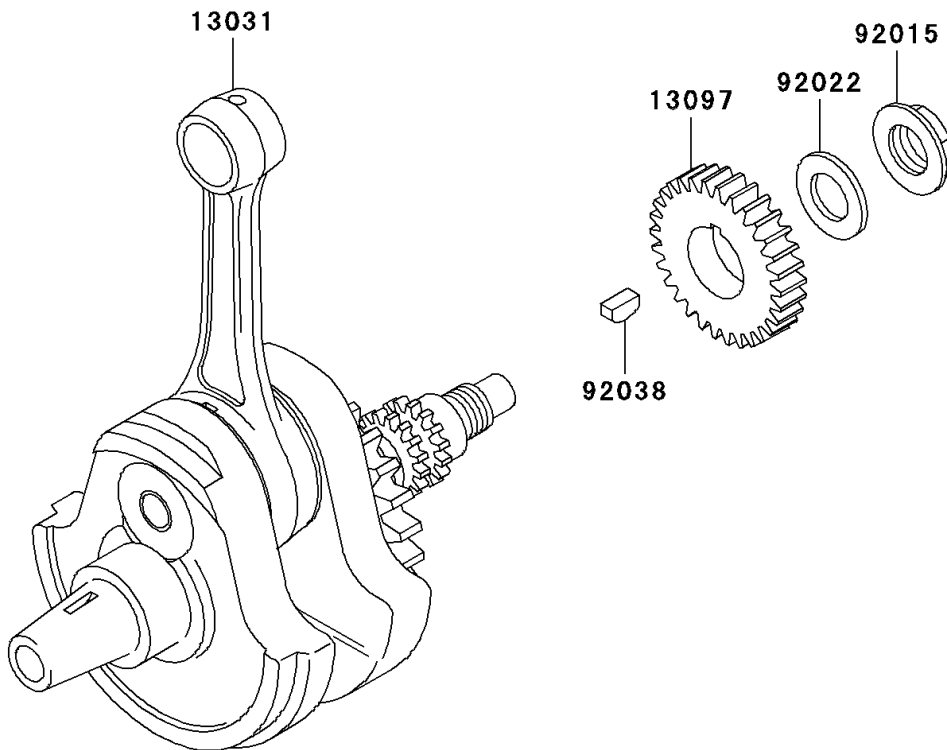

# 2003 KLX300R PARTS DIAGRAM

Crankshaft

E1321

## 2003 KLX300R PARTS LIST

### Crankshaft

ITEM NAME	PART NUMBER	QUANTITY
CRANKSHAFT-COMP (Ref # 13031)	13031-1427	1
BALANCER (Ref # 13041)	13041-1134	1
GEAR-PRIMARY SPUR,22T (Ref # 13097)	13097-1296	1
GEAR-ASSY,BALANCER (Ref # 13101)	13101-1253	1
NUT,16MM (Ref # 92015)	92015-1581	1
WASHER,16.3X29X1.75 (Ref # 92022)	92022-1356	1
RING-SNAP,18MM (Ref # 92033)	92033-029	1
KEY (Ref # 92038)	92038-1057	1