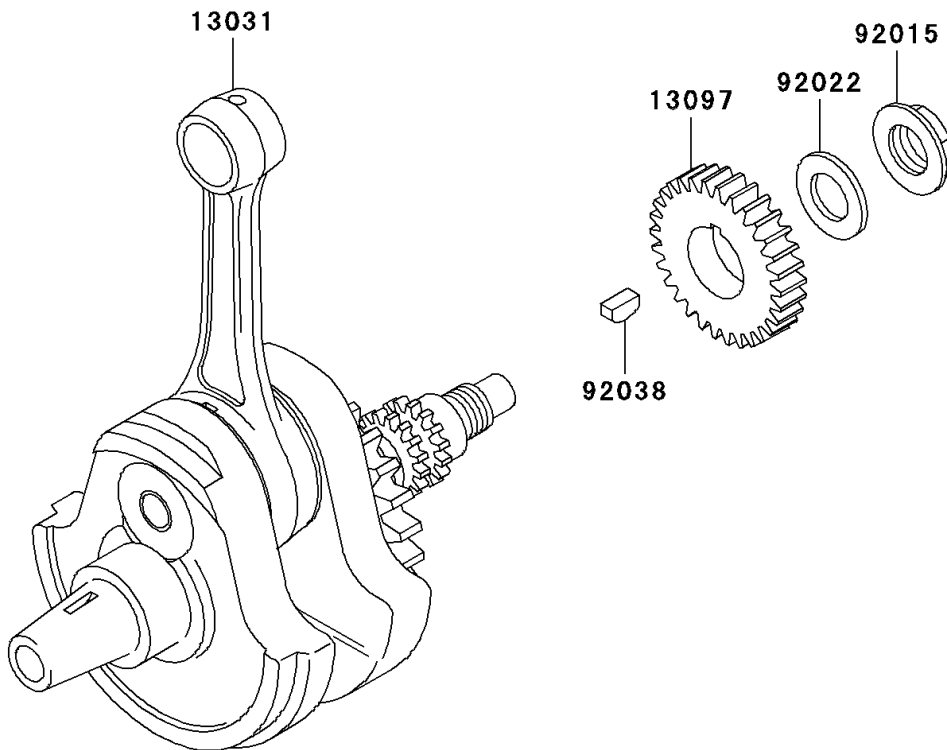

2003 KLX300R PARTS DIAGRAM

Crankshaft

E1321

2003 KLX300R PARTS LIST

Crankshaft

ITEM NAME	PART NUMBER	QUANTITY
CRANKSHAFT-COMP (Ref # 13031)	13031-1427	1
BALANCER (Ref # 13041)	13041-1134	1
GEAR-PRIMARY SPUR,22T (Ref # 13097)	13097-1296	1
GEAR-ASSY,BALANCER (Ref # 13101)	13101-1253	1
NUT,16MM (Ref # 92015)	92015-1581	1
WASHER,16.3X29X1.75 (Ref # 92022)	92022-1356	1
RING-SNAP,18MM (Ref # 92033)	92033-029	1
KEY (Ref # 92038)	92038-1057	1