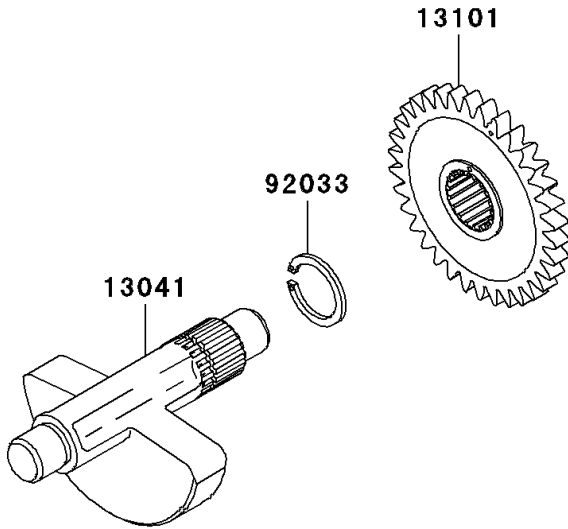

2003 KLX300R PARTS DIAGRAM

Crankshaft

E1321

2003 KLX300R PARTS LIST

Crankshaft

ITEM NAME	PART NUMBER	QUANTITY
CRANKSHAFT-COMP (Ref # 13031)	13031-1427	1
BALANCER (Ref # 13041)	13041-1134	1
GEAR-PRIMARY SPUR,22T (Ref # 13097)	13097-1296	1
GEAR-ASSY,BALANCER (Ref # 13101)	13101-1253	1
NUT,16MM (Ref # 92015)	92015-1581	1
WASHER,16.3X29X1.75 (Ref # 92022)	92022-1356	1
RING-SNAP,18MM (Ref # 92033)	92033-029	1
KEY (Ref # 92038)	92038-1057	1