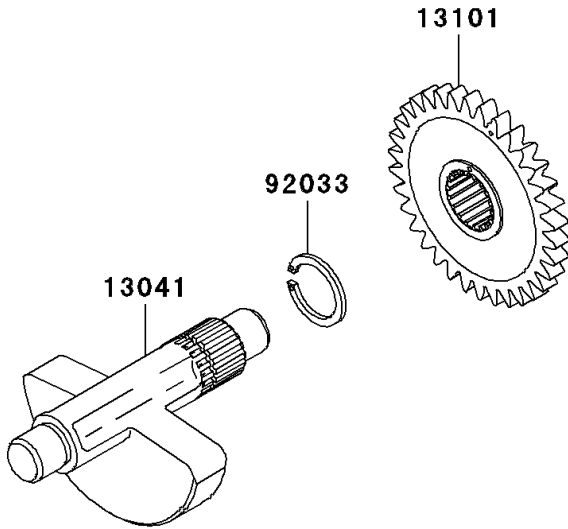

# 2003 KLX300R PARTS DIAGRAM

Crankshaft

E1321

## 2003 KLX300R PARTS LIST

### Crankshaft

ITEM NAME	PART NUMBER	QUANTITY
CRANKSHAFT-COMP (Ref # 13031)	13031-1427	1
BALANCER (Ref # 13041)	13041-1134	1
GEAR-PRIMARY SPUR,22T (Ref # 13097)	13097-1296	1
GEAR-ASSY,BALANCER (Ref # 13101)	13101-1253	1
NUT,16MM (Ref # 92015)	92015-1581	1
WASHER,16.3X29X1.75 (Ref # 92022)	92022-1356	1
RING-SNAP,18MM (Ref # 92033)	92033-029	1
KEY (Ref # 92038)	92038-1057	1