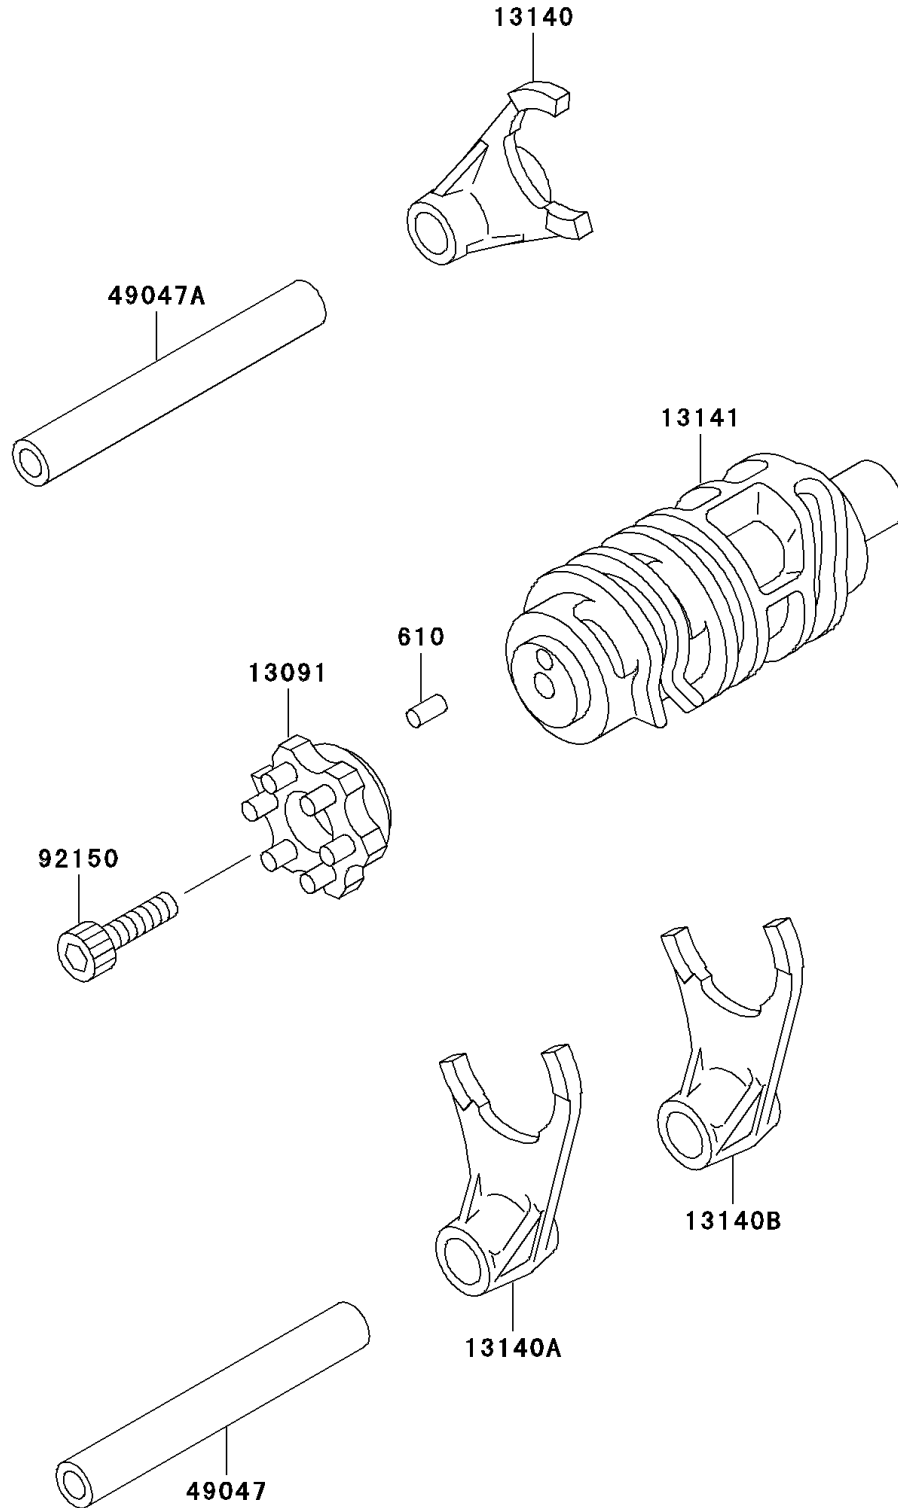

2003 KLX300R PARTS DIAGRAM

Gear Change Drum/Shift Fork(s)

E1362

2003 KLX300R PARTS LIST

Gear Change Drum/Shift Fork(s)

ITEM NAME	PART NUMBER	QUANTITY
ROLLER,4X8 (Ref # 610)	610A0408	1
HOLDER,CHANGE DRUM (Ref # 13091)	13091-1722	1
FORK-SHIFT,5TH&TOP (Ref # 13140)	13140-1216	1
FORK-SHIFT,2ND&3RD (Ref # 13140A)	13140-1217	1
FORK-SHIFT,LOW&4TH (Ref # 13140B)	13140-1218	1
DRUM-CHANGE (Ref # 13141)	13141-1198	1
ROD-SHIFT,L=106.7 (Ref # 49047)	49047-1056	1
ROD-SHIFT,L=71.7 (Ref # 49047A)	49047-1057	1
BOLT,6X18 (Ref # 92150)	92150-1645	1