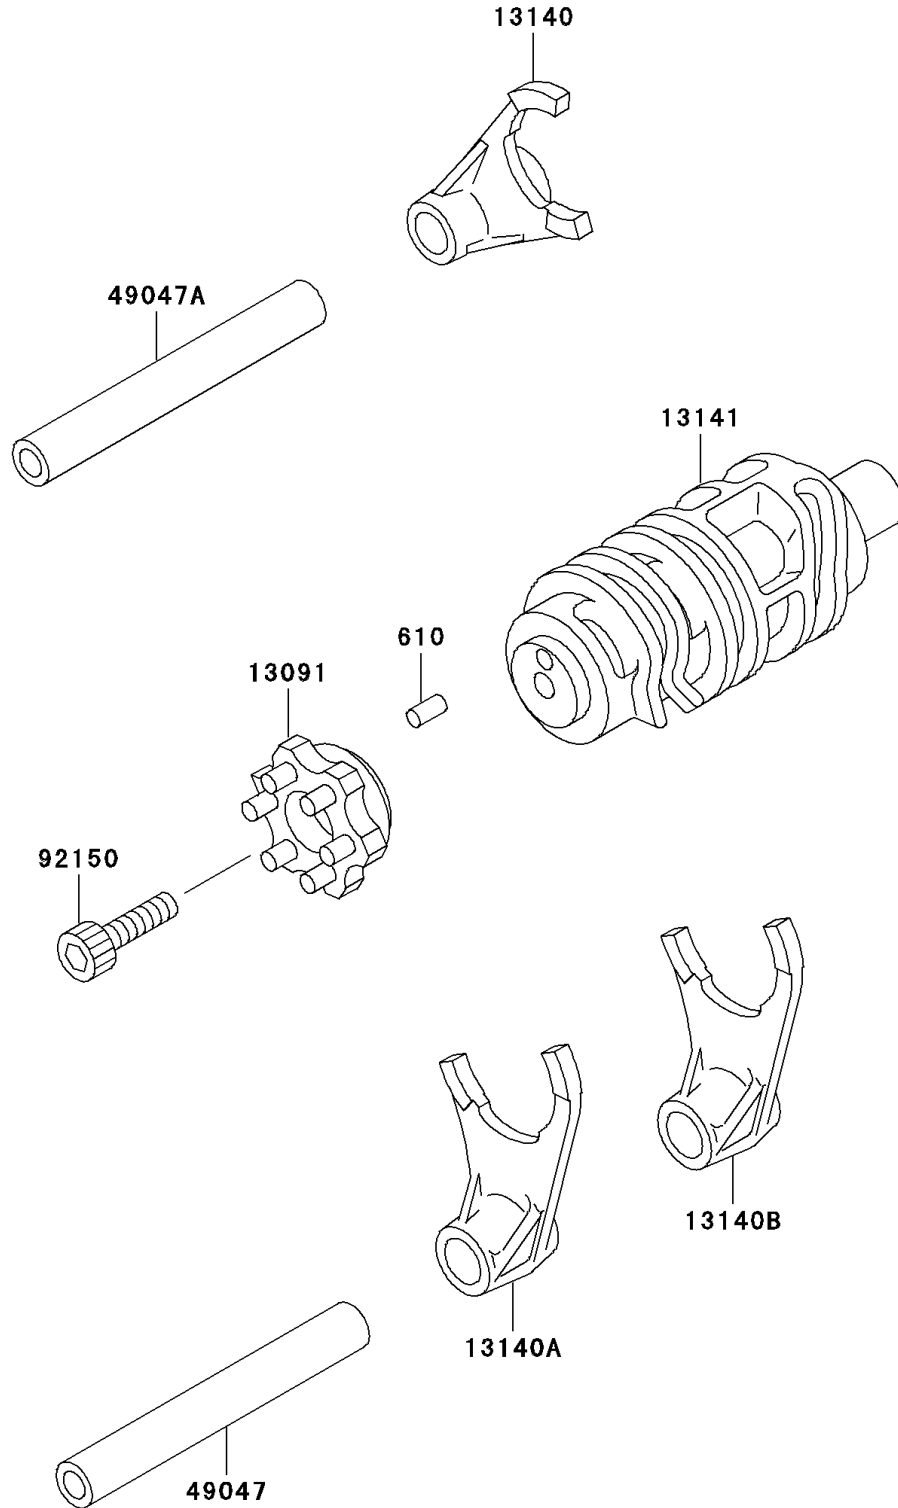

2004 KLX300R PARTS DIAGRAM

Gear Change Drum/Shift Fork(s)

E1362

2004 KLX300R PARTS LIST

Gear Change Drum/Shift Fork(s)

ITEM NAME	PART NUMBER	QUANTITY
ROLLER,4X8 (Ref # 610)	610A0408	1
HOLDER,CHANGE DRUM (Ref # 13091)	13091-1722	1
FORK-SHIFT,5TH&TOP (Ref # 13140)	13140-1216	1
FORK-SHIFT,2ND&3RD (Ref # 13140A)	13140-1217	1
FORK-SHIFT,LOW&4TH (Ref # 13140B)	13140-1218	1
DRUM-CHANGE (Ref # 13141)	13141-1198	1
ROD-SHIFT,L=106.7 (Ref # 49047)	49047-1056	1
ROD-SHIFT,L=71.7 (Ref # 49047A)	49047-1057	1
BOLT,6X18 (Ref # 92150)	92150-1645	1