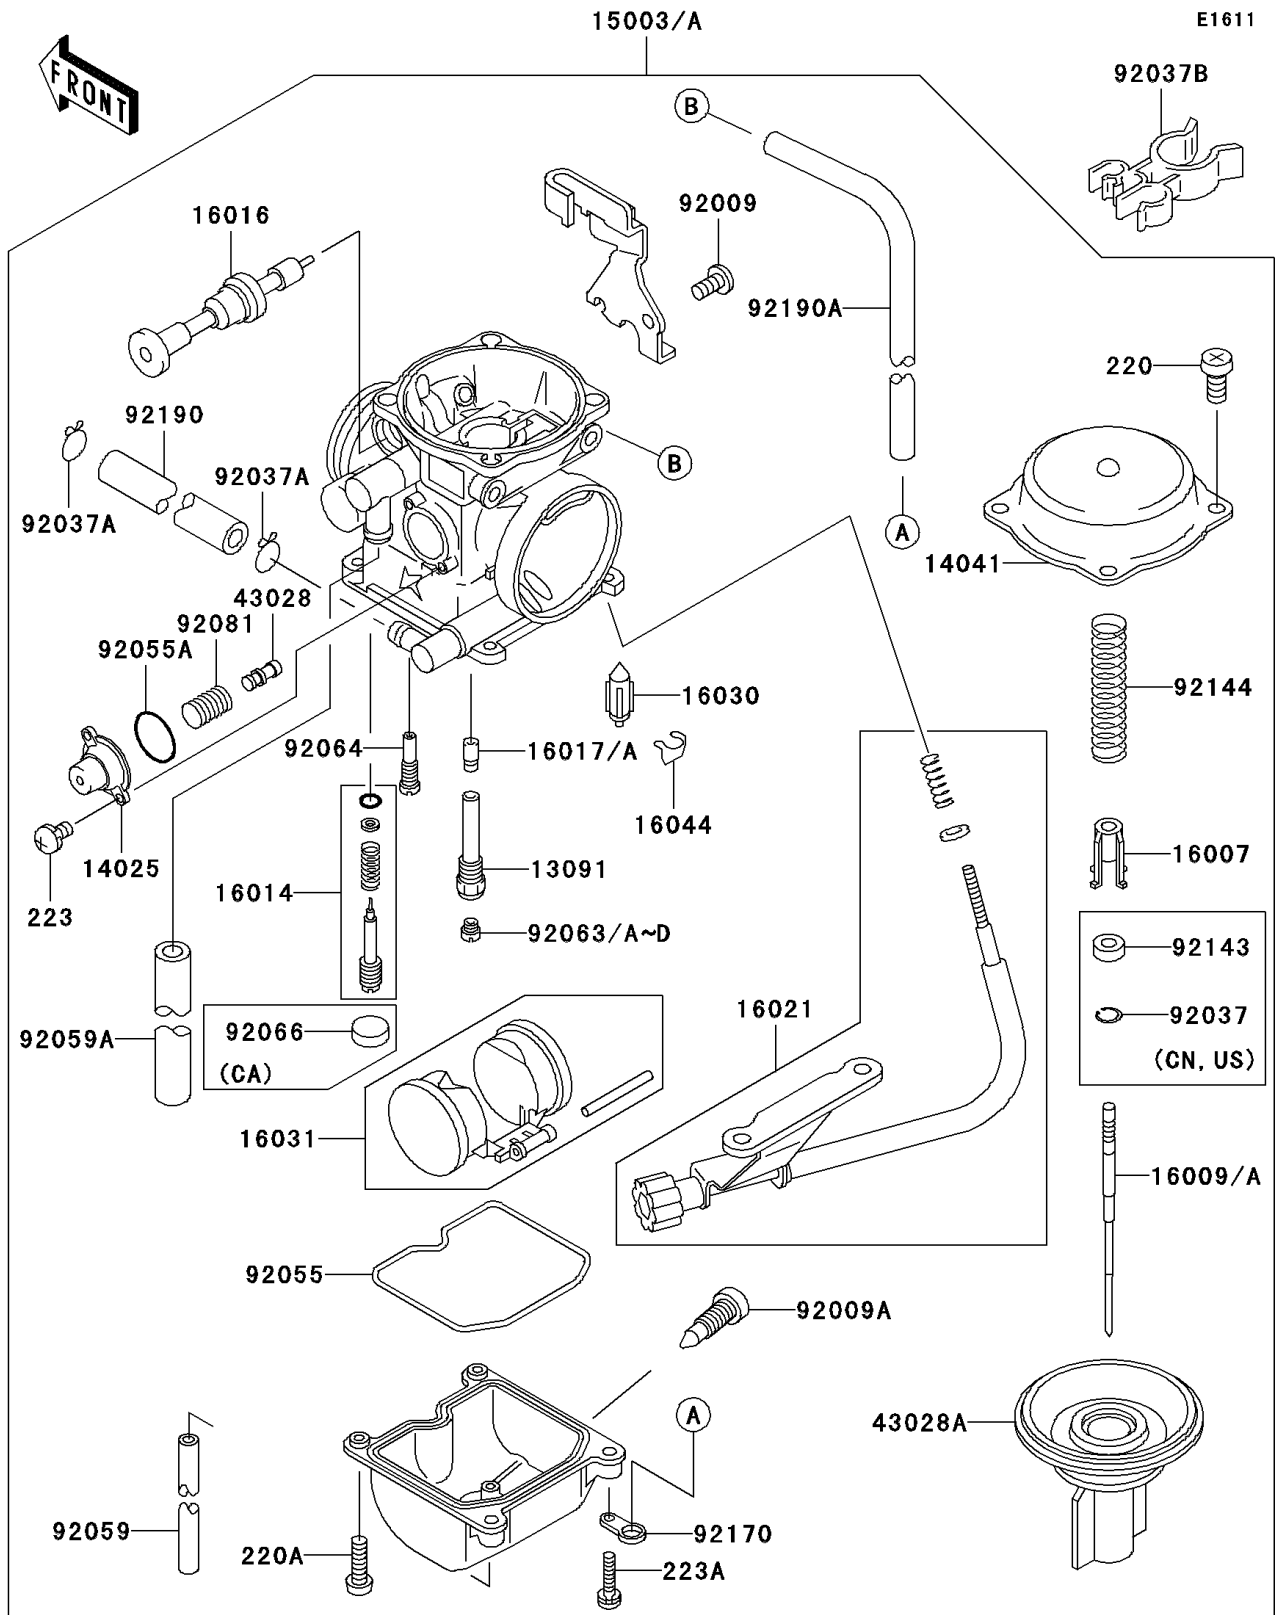

2003 KLX300R PARTS DIAGRAM

Carburetor

2003 KLX300R PARTS LIST

Carburetor

ITEM NAME	PART NUMBER	QUANTITY
HOLDER,NEEDLE JET (Ref # 13091)	13091-1985	1
COVER,AIR CUT VALVE (Ref # 14025)	14025-1903	1
COVER-COMP,MIXING,INSIDE (Ref # 14041)	14041-1061	1
SEAT-SPRING,VALVE (Ref # 16007)	16007-1117	1
SCREW-PILOT AIR (Ref # 16014)	16014-1081	1
PLUNGER,STARTER (Ref # 16016)	16016-1068	1
SCREW-THROTTLE STOP (Ref # 16021)	16021-1182	1
VALVE-FLOAT (Ref # 16030)	16030-1007	1
FLOAT (Ref # 16031)	16031-1077	1
CLAMP,FLOAT VALVE (Ref # 16044)	16044-007	1
DIAPHRAGM,5.9MM,AIR CUT VALVE (Ref # 43028)	43028-1053	1
DIAPHRAGM,VALVE (Ref # 43028A)	43028-1081	1
SCREW,5X10 (Ref # 92009)	92009-1365	1
SCREW,DRAIN,M6X0.75 (Ref # 92009A)	92009-1551	1
CLAMP,TUBE (Ref # 92037A)	92037-1531	2
CLAMP (Ref # 92037B)	92037-1886	1
RING-O,FLOAT CHAMBER (Ref # 92055)	92055-1222	1
RING-O (Ref # 92055A)	92055-1245	1
TUBE,3.5X6.5X330 (Ref # 92059)	92059-1110	1
TUBE,6.5X9.5X350 (Ref # 92059A)	92059-1237	1
JET-MAIN,#125 (Ref # 92063)	92063-1069	1
JET-MAIN,#122 (Ref # 92063A)	92063-1073	1
JET-MAIN,#128 (Ref # 92063B)	92063-1074	1
JET-MAIN,#130 (Ref # 92063C)	92063-1075	1
SCREW-PAN-CROS (Ref # 220)	220B0408	4
SCREW-PAN-CROS (Ref # 220A)	220D0414	2
SCREW-PAN-WS-CROS (Ref # 223)	223C0408	2
SCREW-PAN-WS-CROS (Ref # 223A)	223C0416	2
JET-MAIN,#132 (Ref # 92063D)	92063-1076	1