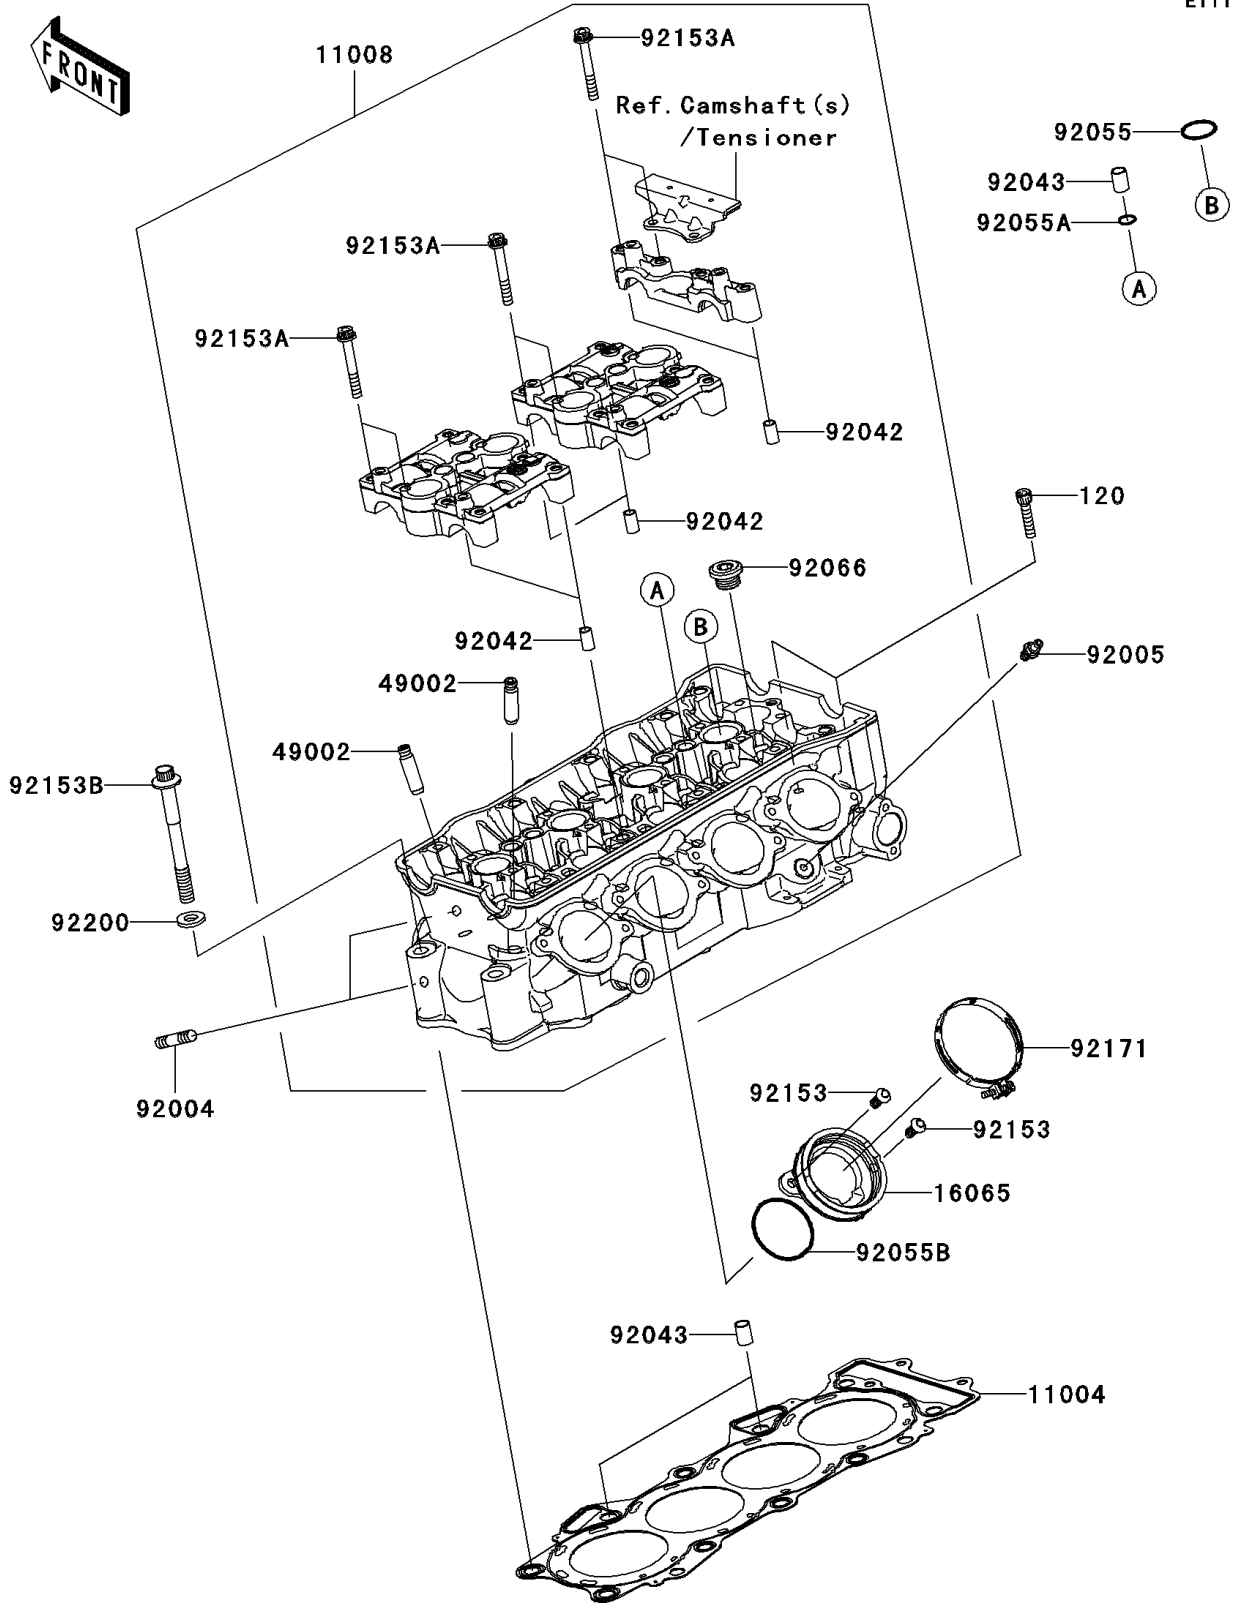

2009 Ninja® ZX™-6R PARTS DIAGRAM

Cylinder Head

E1111

2009 Ninja® ZX™-6R PARTS LIST

Cylinder Head

ITEM NAME	PART NUMBER	QUANTITY
GASKET-HEAD (Ref # 11004)	11004-0085	1
HEAD-COMP-CYLINDER (Ref # 11008)	11008-0183	1
BOLT-SOCKET,6X30 (Ref # 120)	120CD0630	2
HOLDER-CARBURETOR (Ref # 16065)	16065-0067	4
GUIDE-VALVE (Ref # 49002)	49002-1152	AR
STUD,8X22 (Ref # 92004)	92004-0025	8
FITTING (Ref # 92005)	92005-1273	1
PIN,DOWEL,6.3X8X14 (Ref # 92042)	92042-007	6
PIN,8.2X10X14 (Ref # 92043)	92043-1264	6
RING-O,25.5X2 (Ref # 92055)	92055-0074	4
RING-O,11.5X1.5 (Ref # 92055A)	92055-0133	4
RING-O,42X1.9 (Ref # 92055B)	92055-0186	4
PLUG,16X10 (Ref # 92066)	92066-0129	4
BOLT,TORX,6X14 (Ref # 92153)	92153-0406	8
BOLT,SOCKET,6X45 (Ref # 92153A)	92153-0656	20
BOLT,FLANGED,9X90 (Ref # 92153B)	92153-1610	10
CLAMP,60MM (Ref # 92171)	92171-0729	4
WASHER,9.2X19X2.3 (Ref # 92200)	92200-0193	10