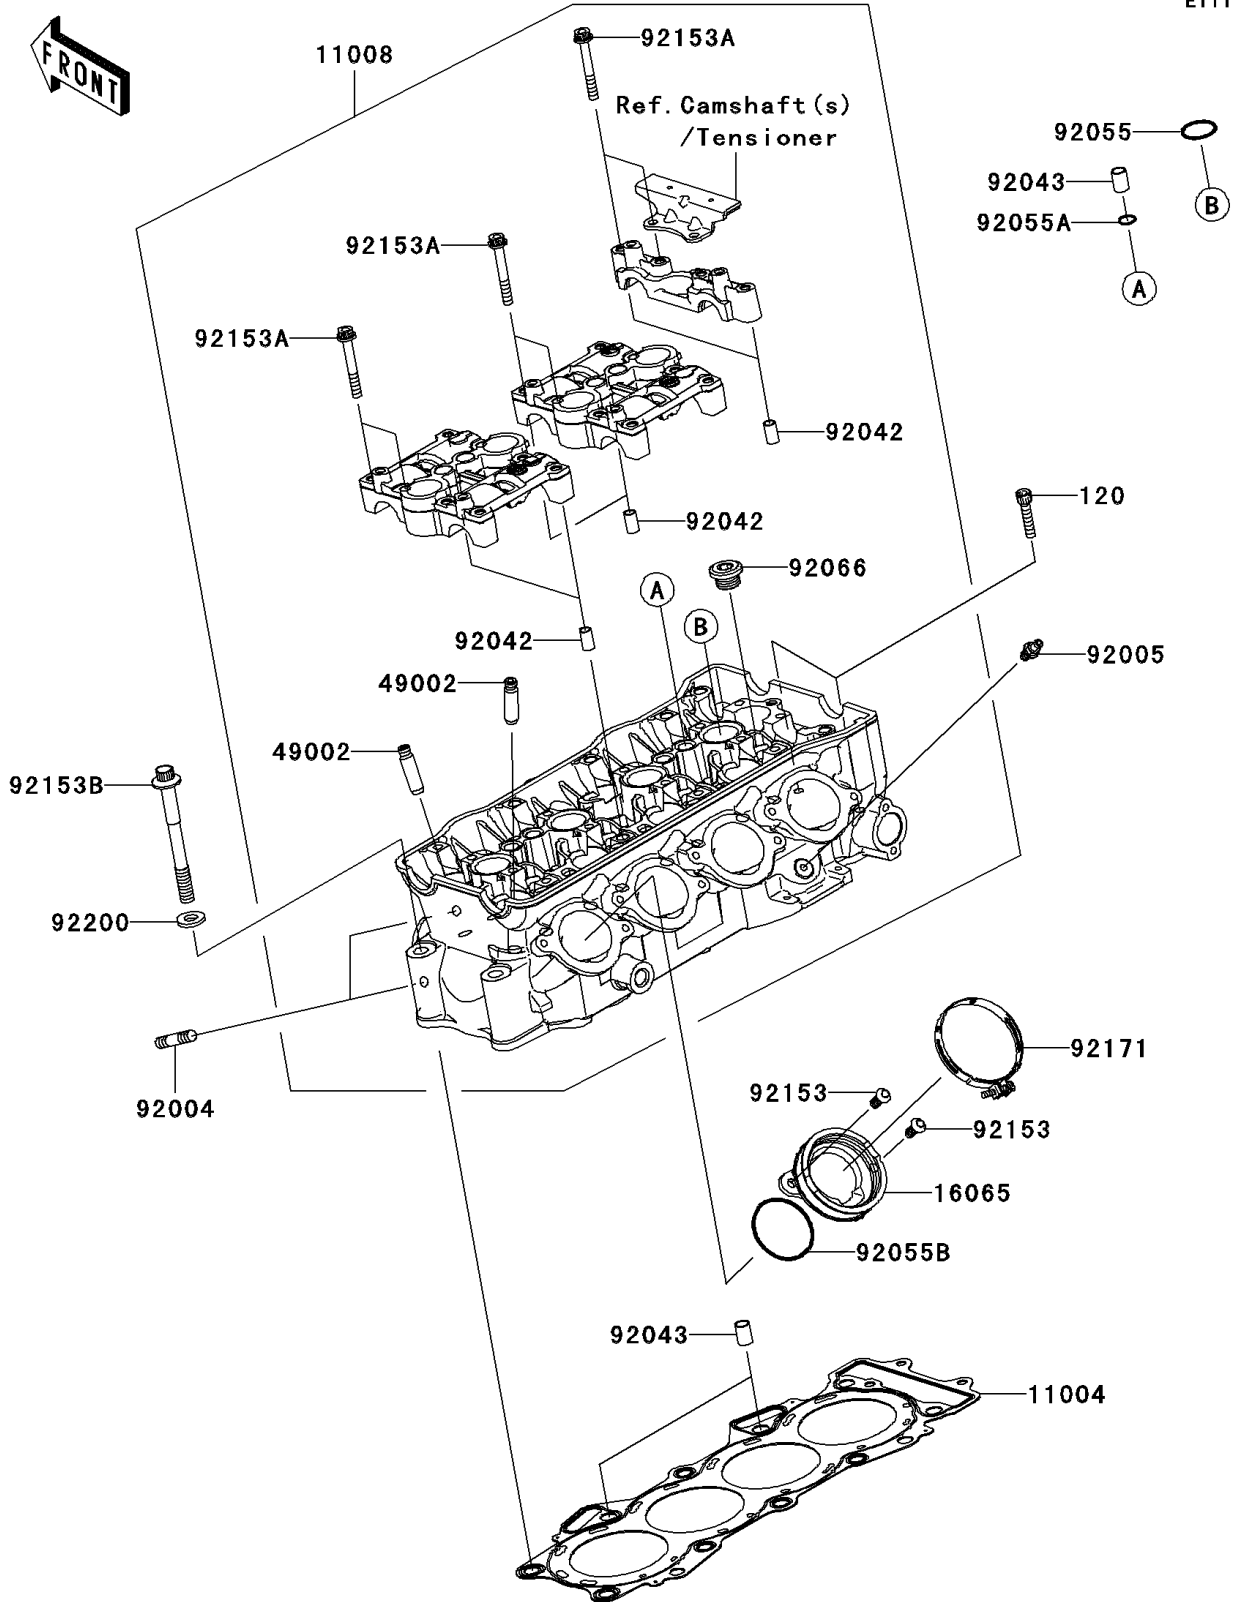

2009 Ninja ZX-6R Monster Energy PARTS DIAGRAM

Cylinder Head

E1111

2009 Ninja ZX-6R Monster Energy PARTS LIST

Cylinder Head

ITEM NAME	PART NUMBER	QUANTITY
-----------	-------------	----------