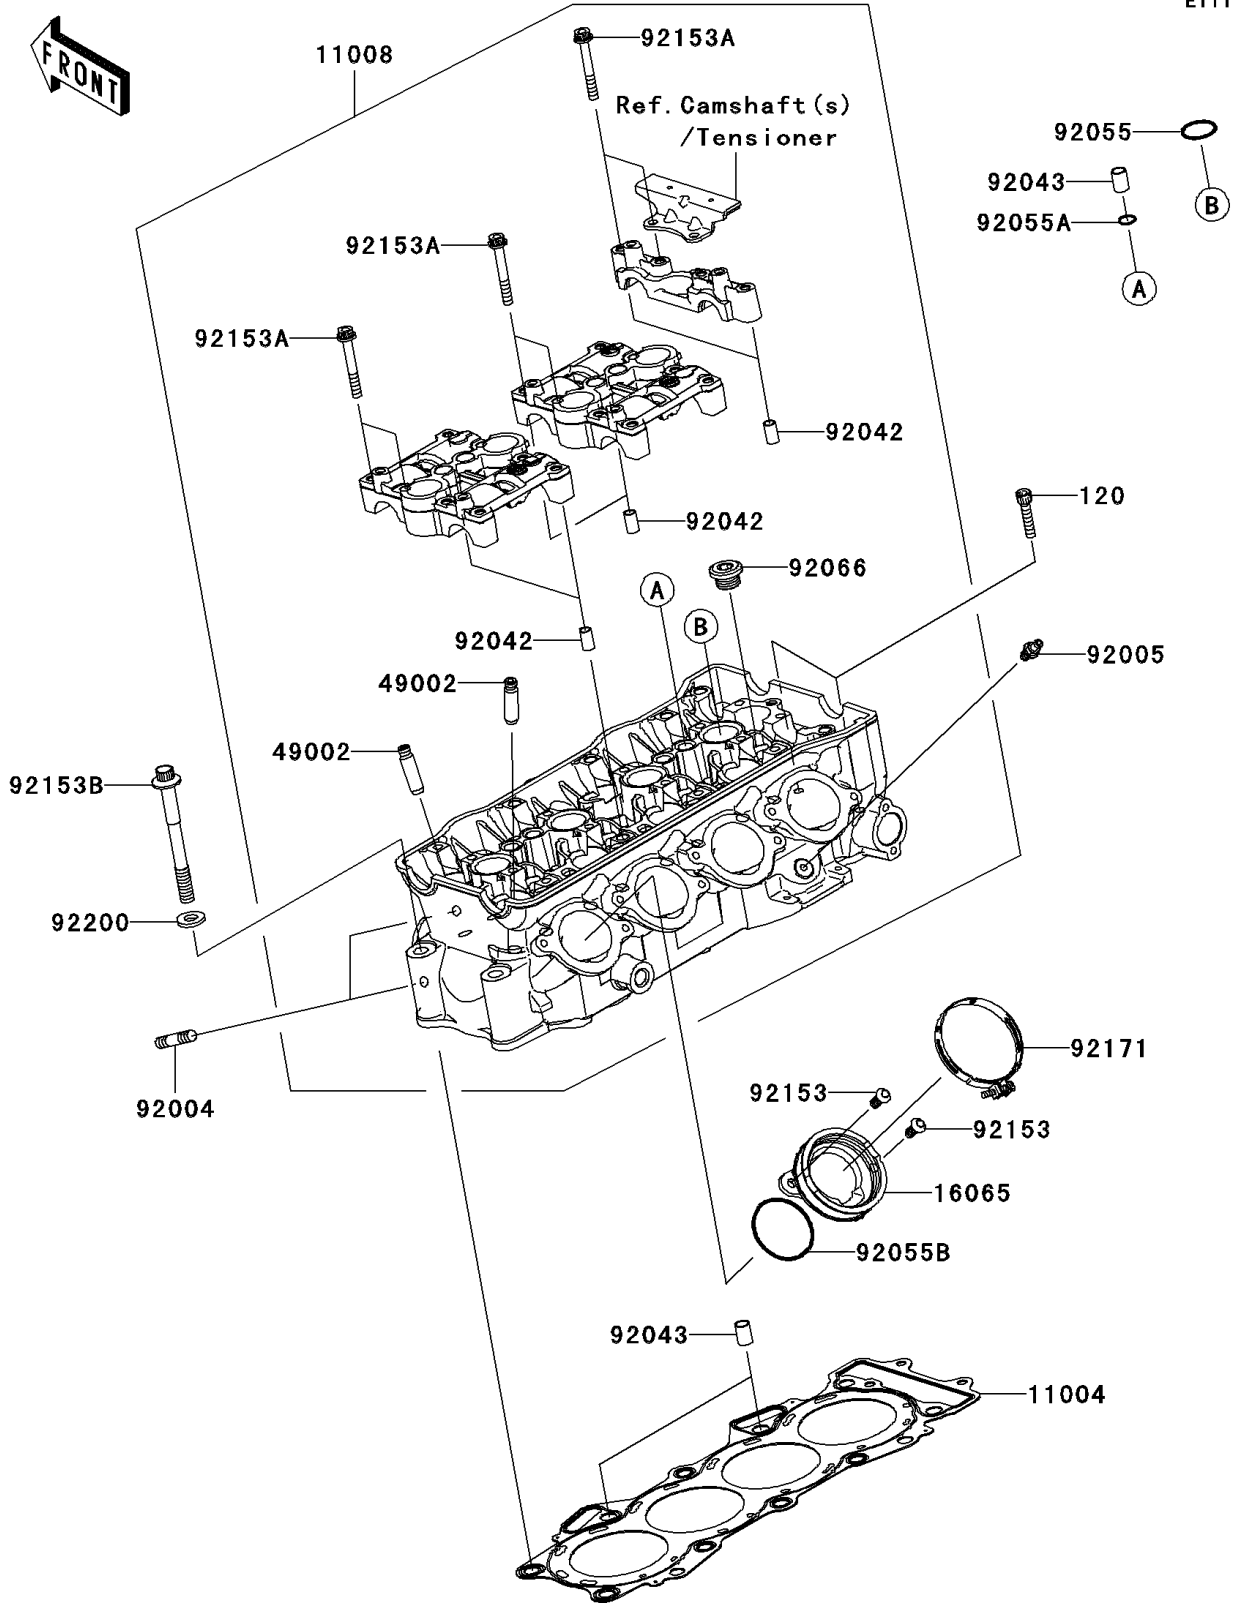

2010 Ninja® ZX™-6R PARTS DIAGRAM

Cylinder Head

E1111

2010 Ninja® ZX™-6R PARTS LIST

Cylinder Head

ITEM NAME	PART NUMBER	QUANTITY
GASKET-HEAD (Ref # 11004)	11004-0085	1
HEAD-COMP-CYLINDER (Ref # 11008)	11008-0183	1
BOLT-SOCKET,6X30 (Ref # 120)	120CD0630	2
HOLDER-CARBURETOR (Ref # 16065)	16065-0067	4
GUIDE-VALVE (Ref # 49002)	49002-1152	AR
STUD,8X22 (Ref # 92004)	92004-0025	8
FITTING (Ref # 92005)	92005-1273	1
PIN,DOWEL,6.3X8X14 (Ref # 92042)	92042-007	6
PIN,8.2X10X14 (Ref # 92043)	92043-1264	6
RING-O,25.5X2 (Ref # 92055)	92055-0074	4
RING-O,11.5X1.5 (Ref # 92055A)	92055-0133	4
RING-O,42X1.9 (Ref # 92055B)	92055-0186	4
PLUG,16X10 (Ref # 92066)	92066-0129	4
BOLT,TORX,6X14 (Ref # 92153)	92153-0406	8
BOLT,SOCKET,6X45 (Ref # 92153A)	92153-0656	20
BOLT,FLANGED,9X90 (Ref # 92153B)	92153-1610	10
CLAMP,60MM (Ref # 92171)	92171-0729	4
WASHER,9.2X19X2.3 (Ref # 92200)	92200-0193	10