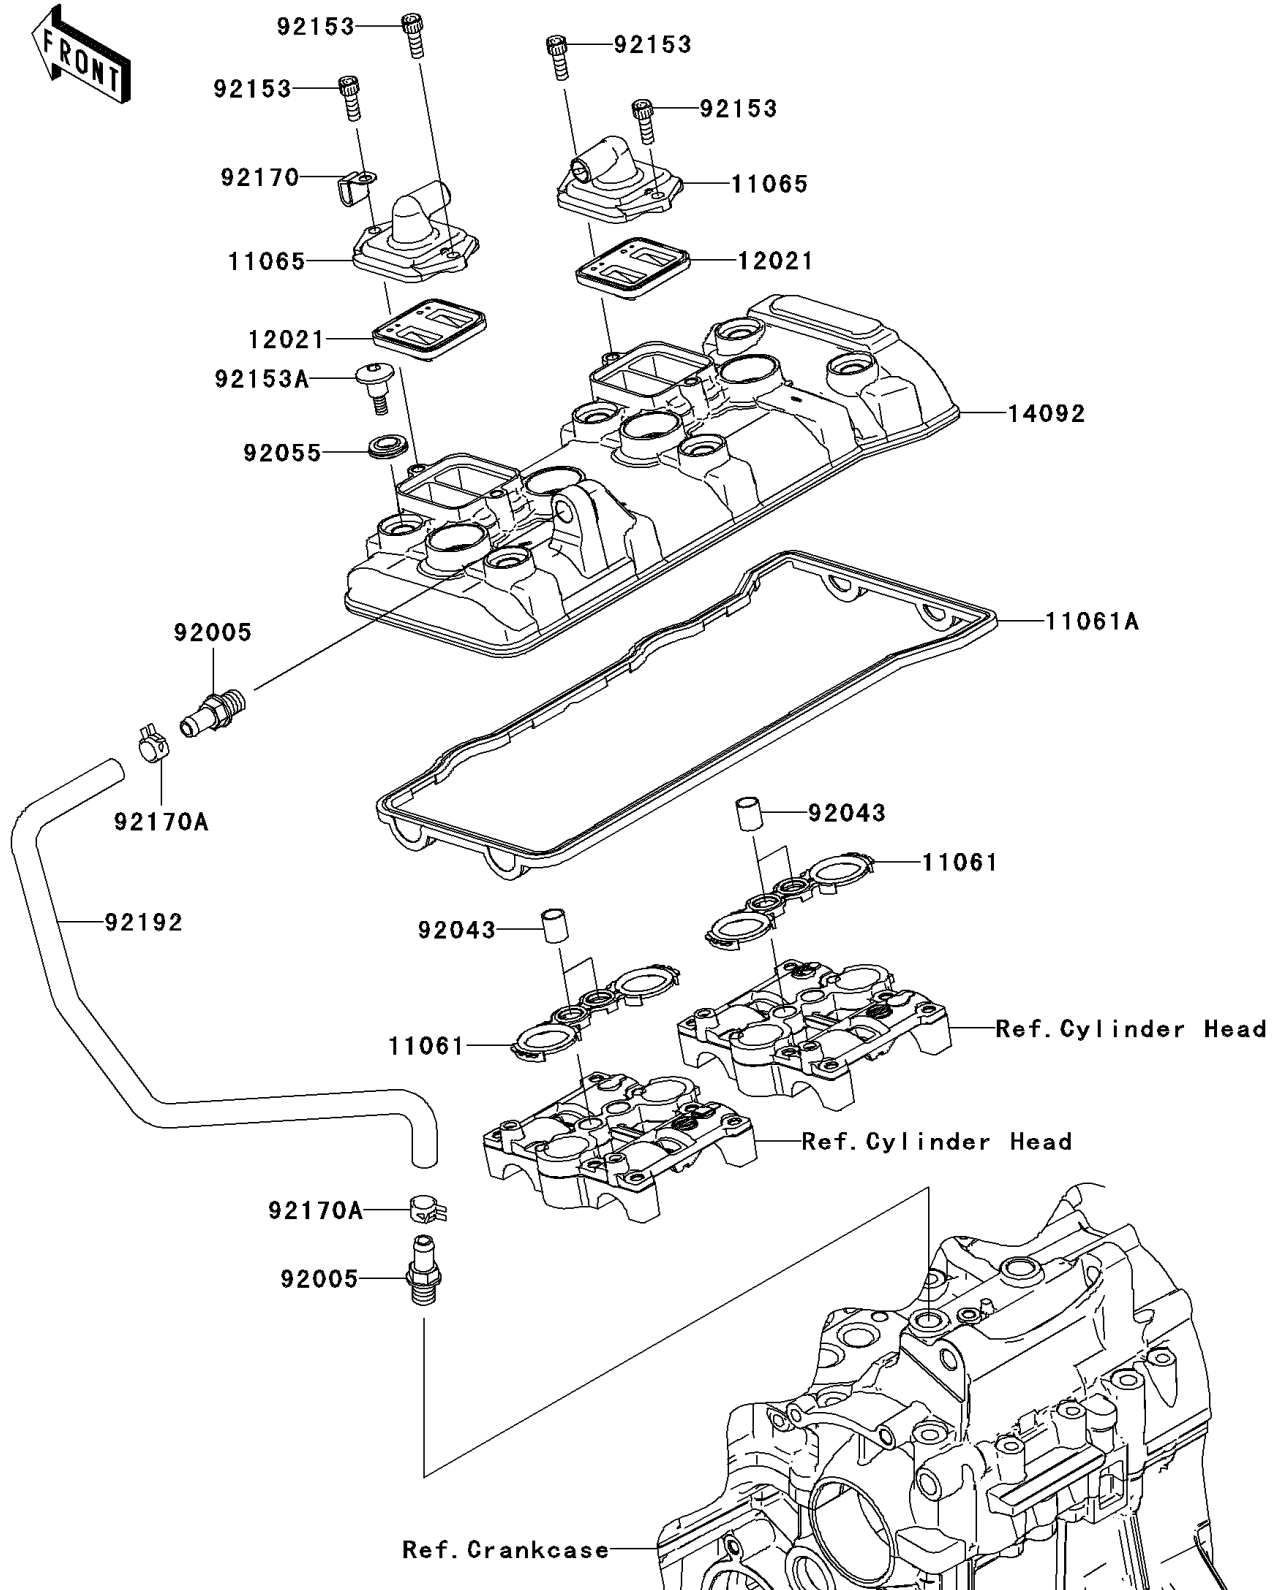

2009 Ninja ZX-6R Monster Energy PARTS DIAGRAM

Cylinder Head Cover

E1112

2009 Ninja ZX-6R Monster Energy PARTS LIST

Cylinder Head Cover

ITEM NAME	PART NUMBER	QUANTITY
GASKET,PLUG HOLE (Ref # 11061)	11061-0374	2
GASKET,HEAD COVER (Ref # 11061A)	11061-0375	1
CAP,HEAD COVER (Ref # 11065)	11065-0312	2
VALVE-ASSY-REED (Ref # 12021)	12021-0016	2
COVER,HEAD (Ref # 14092)	14092-0005	1
FITTING,BREATHER CONNECTION (Ref # 92005)	92005-0086	2
PIN,10.1X12X14 (Ref # 92043)	92043-4009	4
RING-O (Ref # 92055)	92055-0187	6
BOLT,SOCKET,6X18 (Ref # 92153)	92153-1284	4
BOLT,SOCKET,6X22.5 (Ref # 92153A)	92153-1779	6
CLAMP (Ref # 92170)	92170-1577	1
CLAMP (Ref # 92170A)	92170-1938	2
TUBE,BREATHER CONNECTION (Ref # 92192)	92192-0423	1