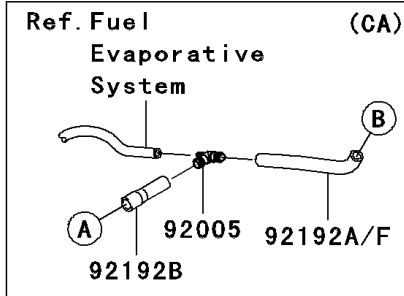

2010 Ninja® ZX™-6R PARTS DIAGRAM

Air Cleaner

E1130

2010 Ninja® ZX™-6R PARTS LIST

Air Cleaner

ITEM NAME	PART NUMBER	QUANTITY
FILTER-ASSY-AIR (Ref # 11010)	11010-0198	1
ELEMENT-AIR FILTER (Ref # 11013)	11013-0036	1
GASKET,UPP CASE (Ref # 11061)	11061-0379	1
GASKET,LWR CASE (Ref # 11061A)	11061-0380	1
GASKET,FRAME-A/C (Ref # 11061B)	11061-0381	1
BOLT-FLANGED,6X30 (Ref # 130)	130BB0630	1
RECEIVER-OIL (Ref # 13045)	13045-1057	1
DUCT,#2,#3 (Ref # 14073)	14073-0262	2
DUCT,#1,#4 (Ref # 14073A)	14073-0263	2
VALVE,AIR SWITCHING (Ref # 16126)	16126-0038	1
PAD,FR (Ref # 39156)	39156-0513	1
PAD,RR (Ref # 39156A)	39156-0514	1
PAD,LH (Ref # 39156B)	39156-0515	1
PAD,RH (Ref # 39156C)	39156-0516	1
FITTING (Ref # 92005)	92005-1402	1
CLAMP,TUBE (Ref # 92037)	92037-010	1
CLAMP (Ref # 92037A)	92037-1712	1
CLAMP (Ref # 92037B)	92037-1993	1
TUBE,6X9X360 (Ref # 92059)	92059-103	1
COLLAR,6.5X10.5X13.1 (Ref # 92152)	92152-0547	1
DAMPER (Ref # 92160)	92160-1162	1
DAMPER (Ref # 92161)	92161-0696	1
CLAMP (Ref # 92170)	92170-1060	2
SCREW (Ref # 92172)	92172-1072	8
CLAMP (Ref # 92173)	92173-0115	2
TUBE,ASV-FITTING (Ref # 92192B)	92192-0367	1
TUBE,BLOWBY (Ref # 92192C)	92192-0429	1
TUBE,12X17.6X44 (Ref # 92192D)	92192-0851	2
TUBE,ASV-A/C (Ref # 92192E)	92192-0879	1

2010 Ninja® ZX™-6R PARTS LIST

Air Cleaner

ITEM NAME	PART NUMBER	QUANTITY
TUBE,A/C-FITTING (Ref # 92192F)	92192-0880	1
WASHER,6.5X22X1.6 (Ref # 92200)	92200-1087	1