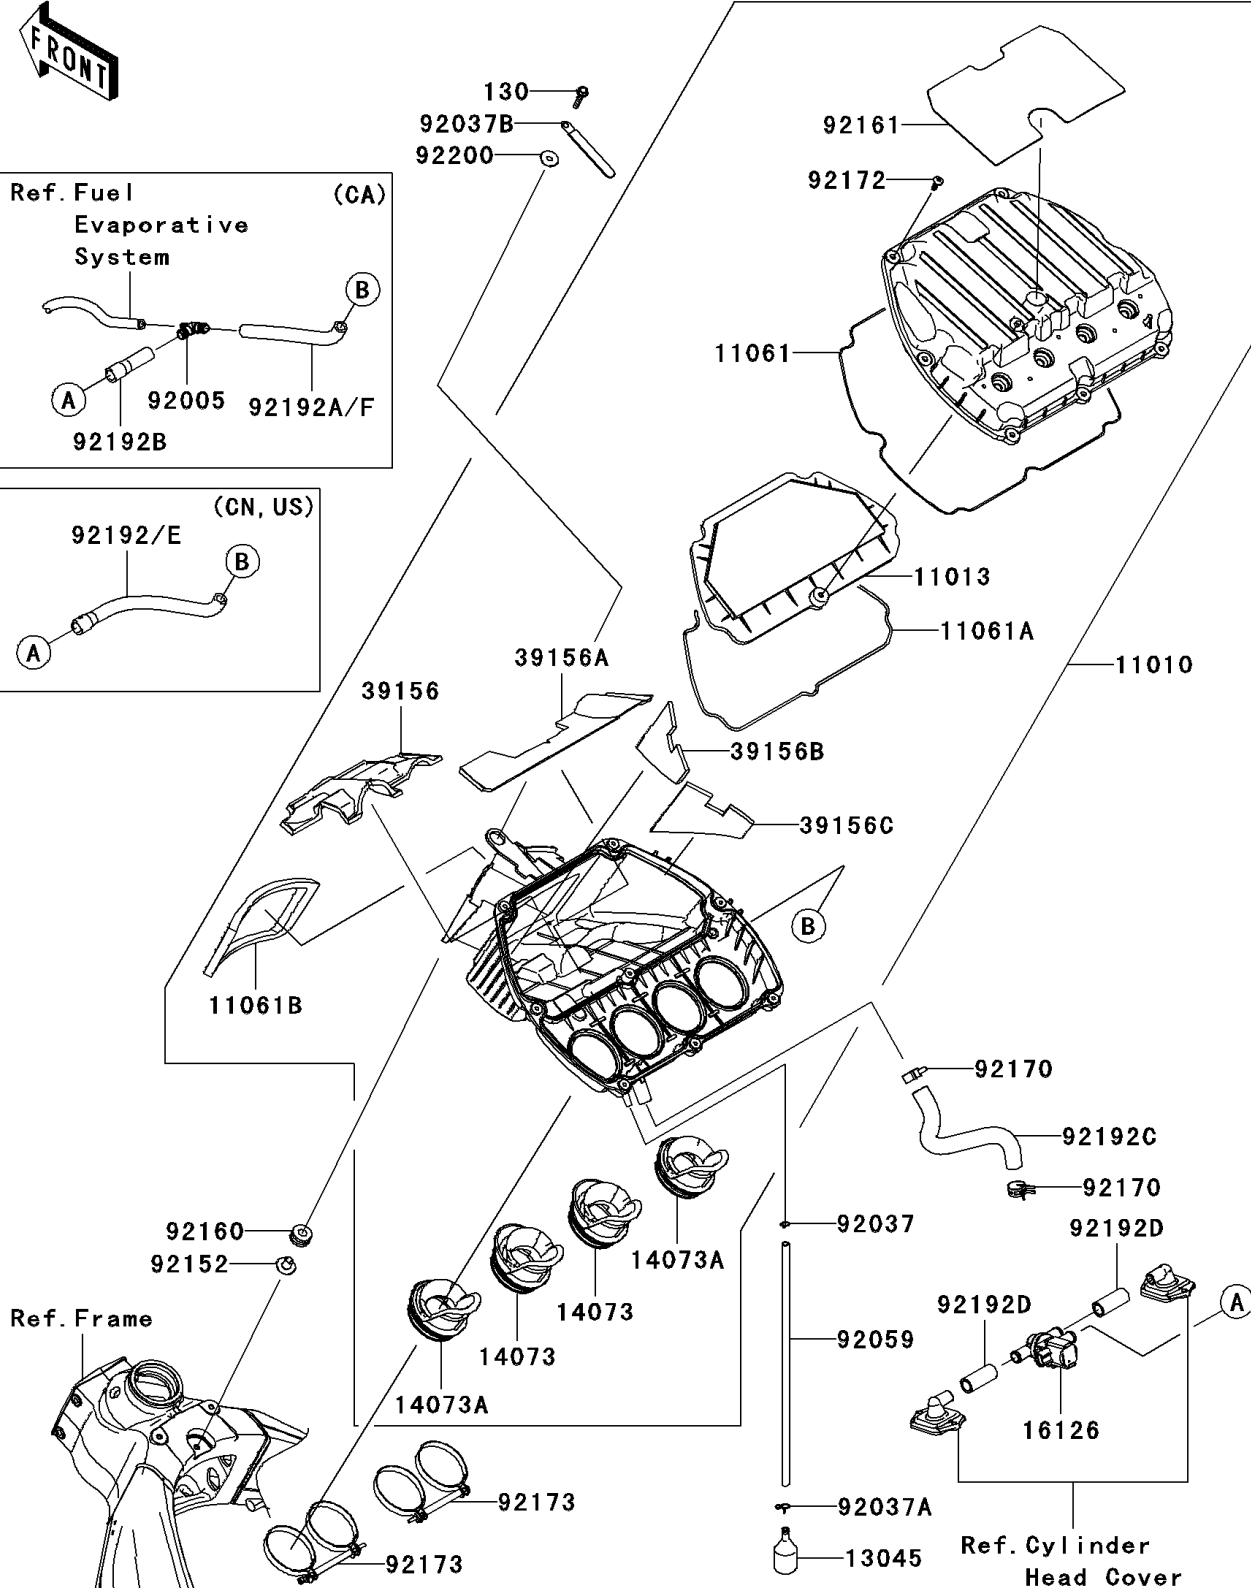

2010 Ninja® ZX™-6R PARTS DIAGRAM

Air Cleaner

E1130

2010 Ninja® ZX™-6R PARTS LIST

Air Cleaner

ITEM NAME	PART NUMBER	QUANTITY
FILTER-ASSY-AIR (Ref # 11010)	11010-0198	1
ELEMENT-AIR FILTER (Ref # 11013)	11013-0036	1
GASKET,UPP CASE (Ref # 11061)	11061-0379	1
GASKET,LWR CASE (Ref # 11061A)	11061-0380	1
GASKET,FRAME-A/C (Ref # 11061B)	11061-0381	1
BOLT-FLANGED,6X30 (Ref # 130)	130BB0630	1
RECEIVER-OIL (Ref # 13045)	13045-1057	1
DUCT,#2,#3 (Ref # 14073)	14073-0262	2
DUCT,#1,#4 (Ref # 14073A)	14073-0263	2
VALVE,AIR SWITCHING (Ref # 16126)	16126-0038	1
PAD,FR (Ref # 39156)	39156-0513	1
PAD,RR (Ref # 39156A)	39156-0514	1
PAD,LH (Ref # 39156B)	39156-0515	1
PAD,RH (Ref # 39156C)	39156-0516	1
FITTING (Ref # 92005)	92005-1402	1
CLAMP,TUBE (Ref # 92037)	92037-010	1
CLAMP (Ref # 92037A)	92037-1712	1
CLAMP (Ref # 92037B)	92037-1993	1
TUBE,6X9X360 (Ref # 92059)	92059-103	1
COLLAR,6.5X10.5X13.1 (Ref # 92152)	92152-0547	1
DAMPER (Ref # 92160)	92160-1162	1
DAMPER (Ref # 92161)	92161-0696	1
CLAMP (Ref # 92170)	92170-1060	2
SCREW (Ref # 92172)	92172-1072	8
CLAMP (Ref # 92173)	92173-0115	2
TUBE,ASV-FITTING (Ref # 92192B)	92192-0367	1
TUBE,BLOWBY (Ref # 92192C)	92192-0429	1
TUBE,12X17.6X44 (Ref # 92192D)	92192-0851	2
TUBE,ASV-A/C (Ref # 92192E)	92192-0879	1

2010 Ninja® ZX™-6R PARTS LIST

Air Cleaner

ITEM NAME	PART NUMBER	QUANTITY
TUBE,A/C-FITTING (Ref # 92192F)	92192-0880	1
WASHER,6.5X22X1.6 (Ref # 92200)	92200-1087	1