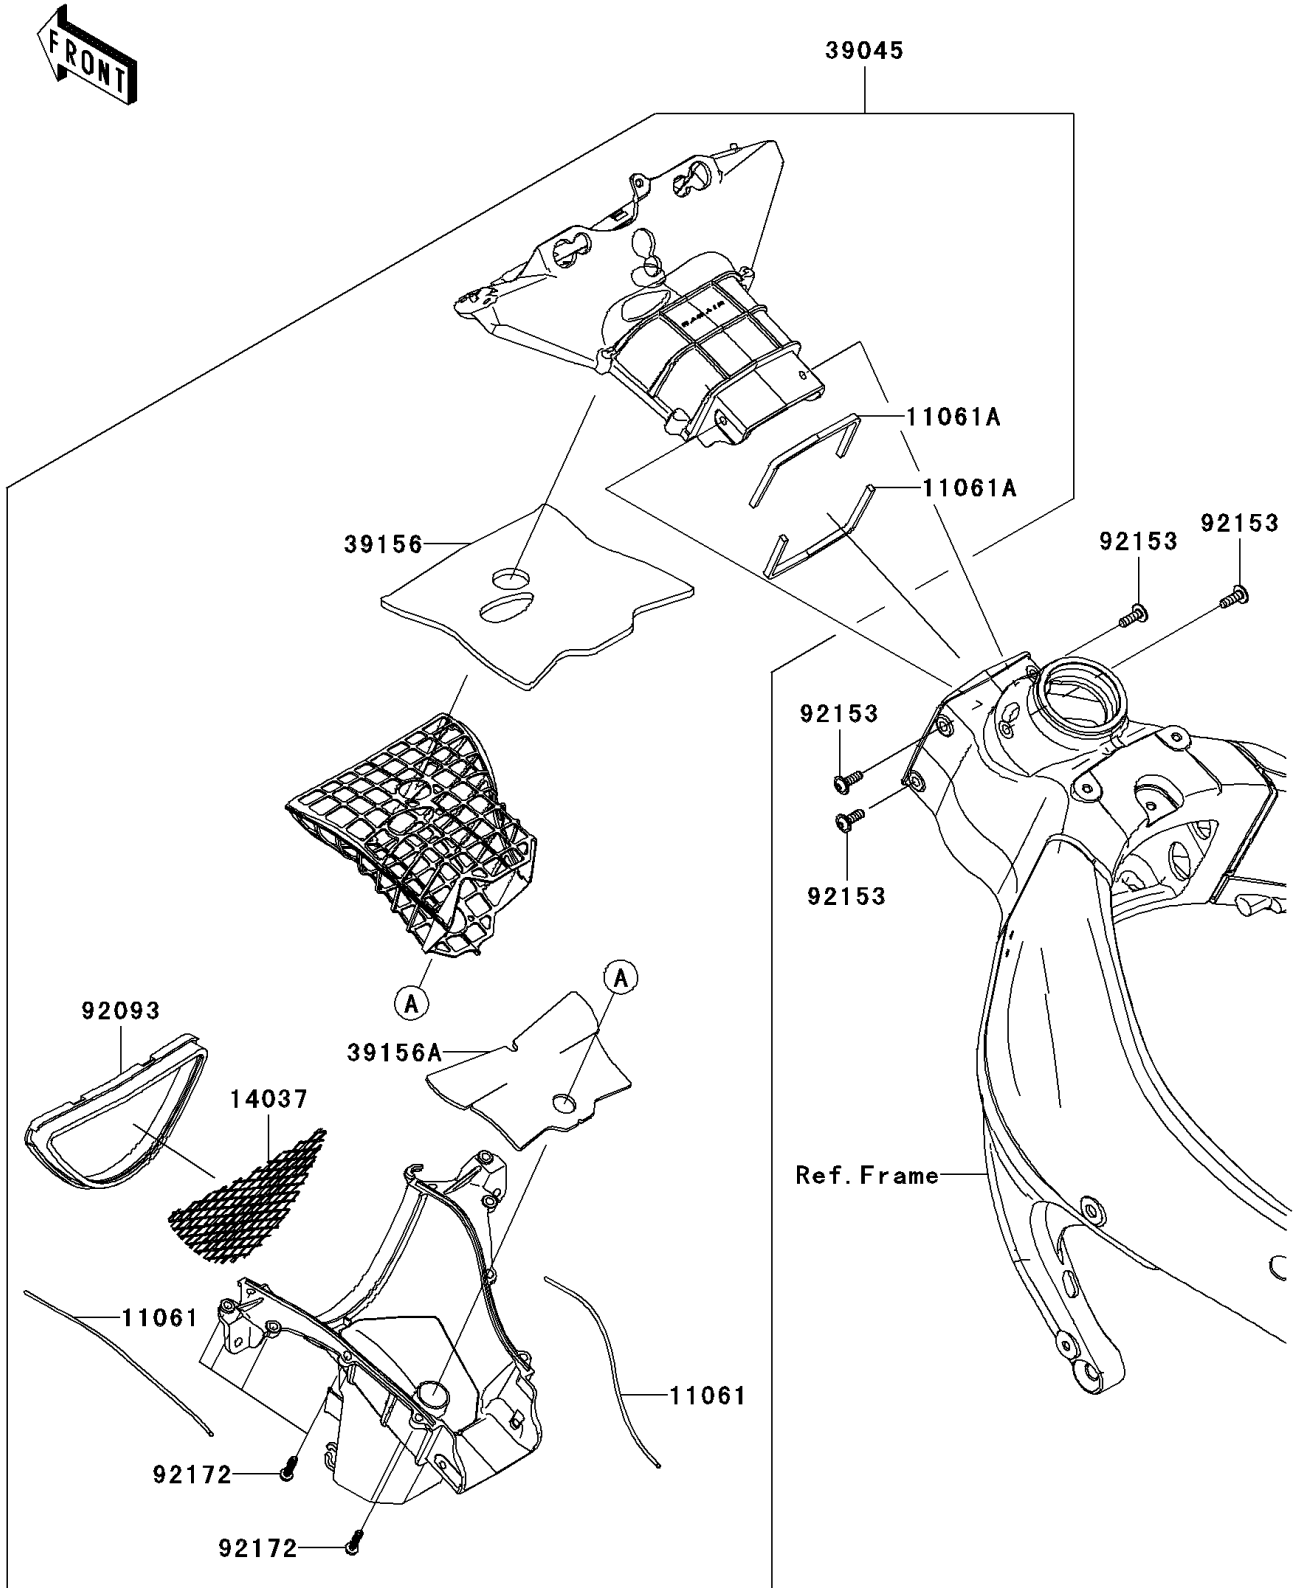

2010 Ninja® ZX™-6R PARTS DIAGRAM

Air Duct

E1131

2010 Ninja® ZX™-6R PARTS LIST

Air Duct

ITEM NAME	PART NUMBER	QUANTITY
GASKET,3X180 (Ref # 11061)	11061-0376	2
GASKET,DUCT-FRAME (Ref # 11061A)	11061-0377	2
SCREEN (Ref # 14037)	14037-0089	1
DUCT-ASSY,RAM AIR (Ref # 39045)	39045-0039	1
PAD,UPP (Ref # 39156)	39156-0459	1
PAD,LWR (Ref # 39156A)	39156-0460	1
SEAL (Ref # 92093)	92093-0145	1
BOLT,6X18 (Ref # 92153)	92153-0875	4
SCREW,TAPPING,5X20 (Ref # 92172)	92172-0009	10