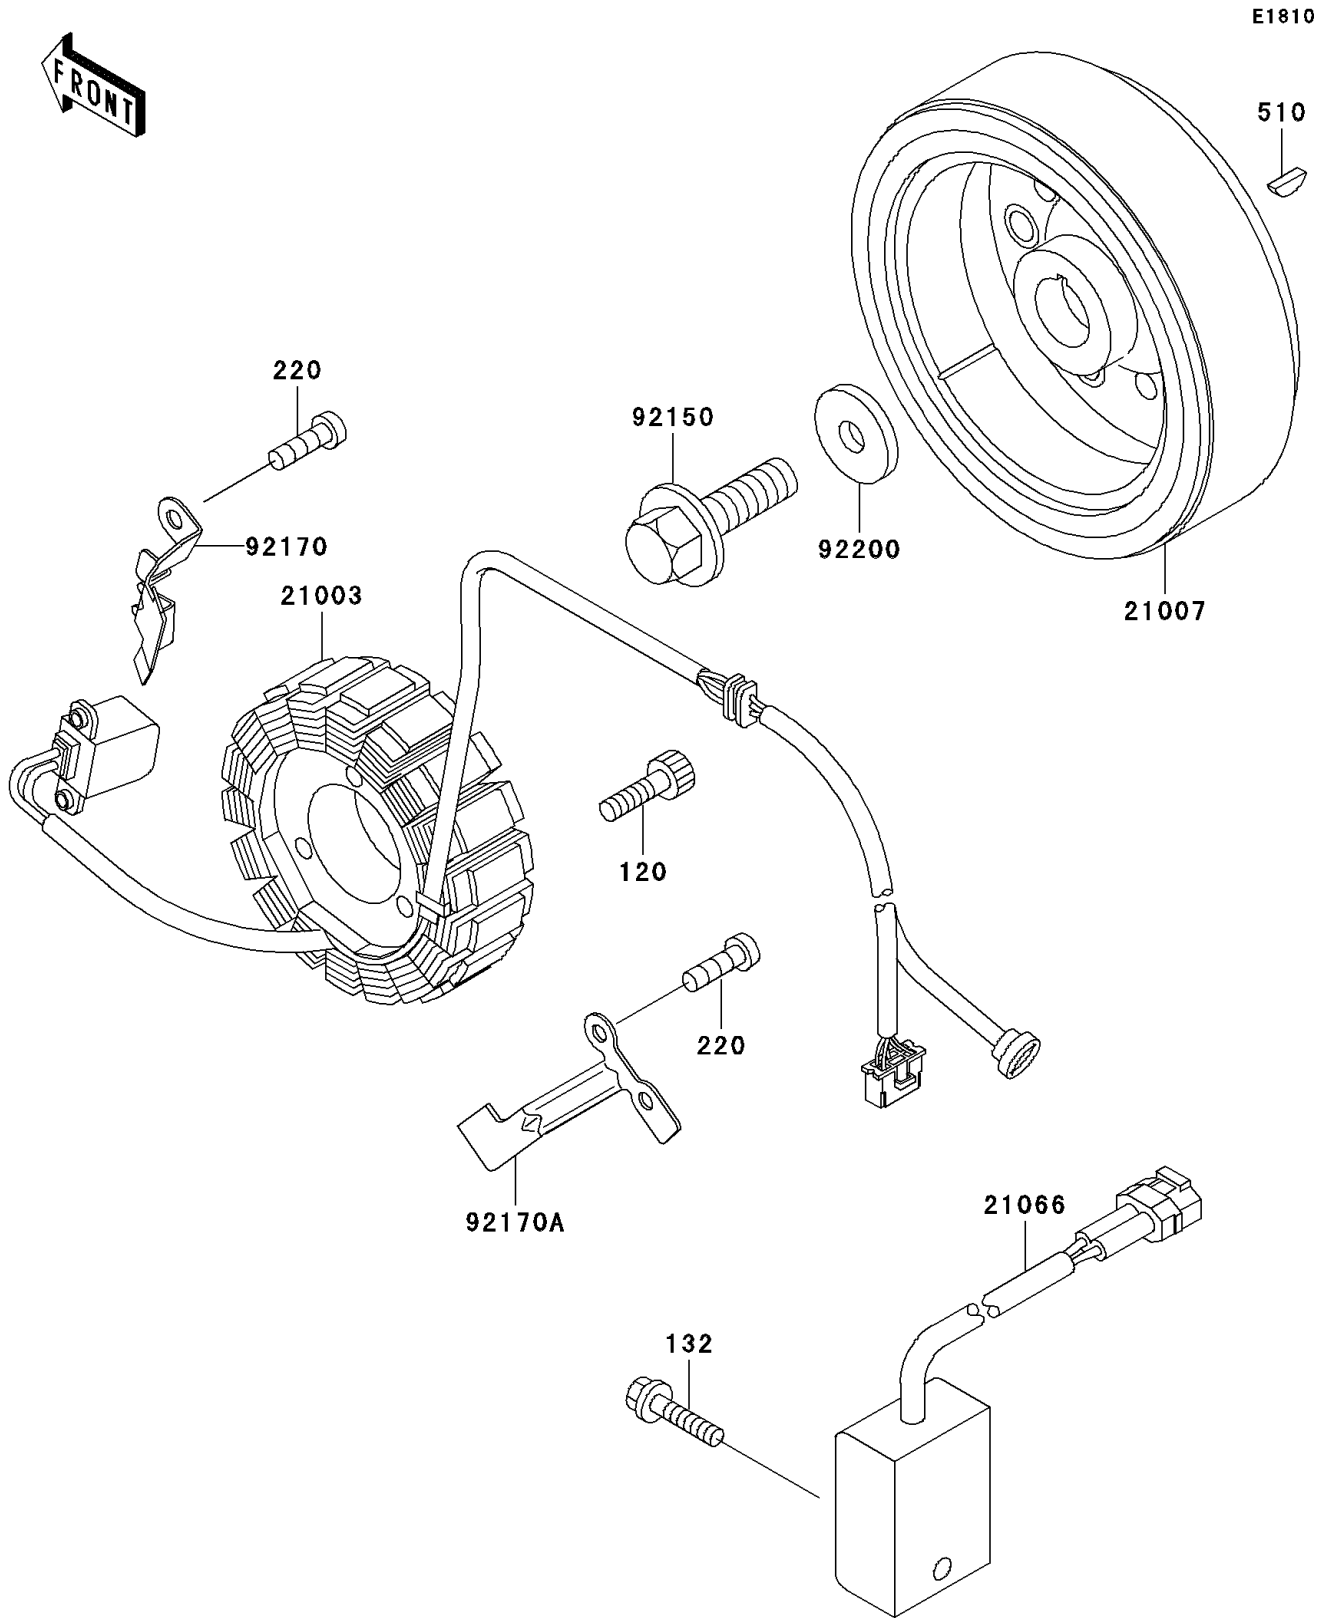

2003 KLX300R PARTS DIAGRAM

Generator

2003 KLX300R PARTS LIST

Generator

ITEM NAME	PART NUMBER	QUANTITY
BOLT-SOCKET,5X30 (Ref # 120)	120P0530	3
BOLT-FLANGED-SMALL (Ref # 132)	132J0612	1
SCREW-PAN-CROS (Ref # 220)	220B0512	4
KEY-WOODRUFF (Ref # 510)	510A3100	1
STATOR (Ref # 21003)	21003-1274	1
ROTOR,MAGNETO (Ref # 21007)	21007-1314	1
REGULATOR-VOLTAGE (Ref # 21066)	21066-1072	1
BOLT,10X32 (Ref # 92150)	92150-1134	1
CLAMP (Ref # 92170)	92170-1346	1
CLAMP (Ref # 92170A)	92170-1347	1
WASHER,10X30X4 (Ref # 92200)	92200-1185	1