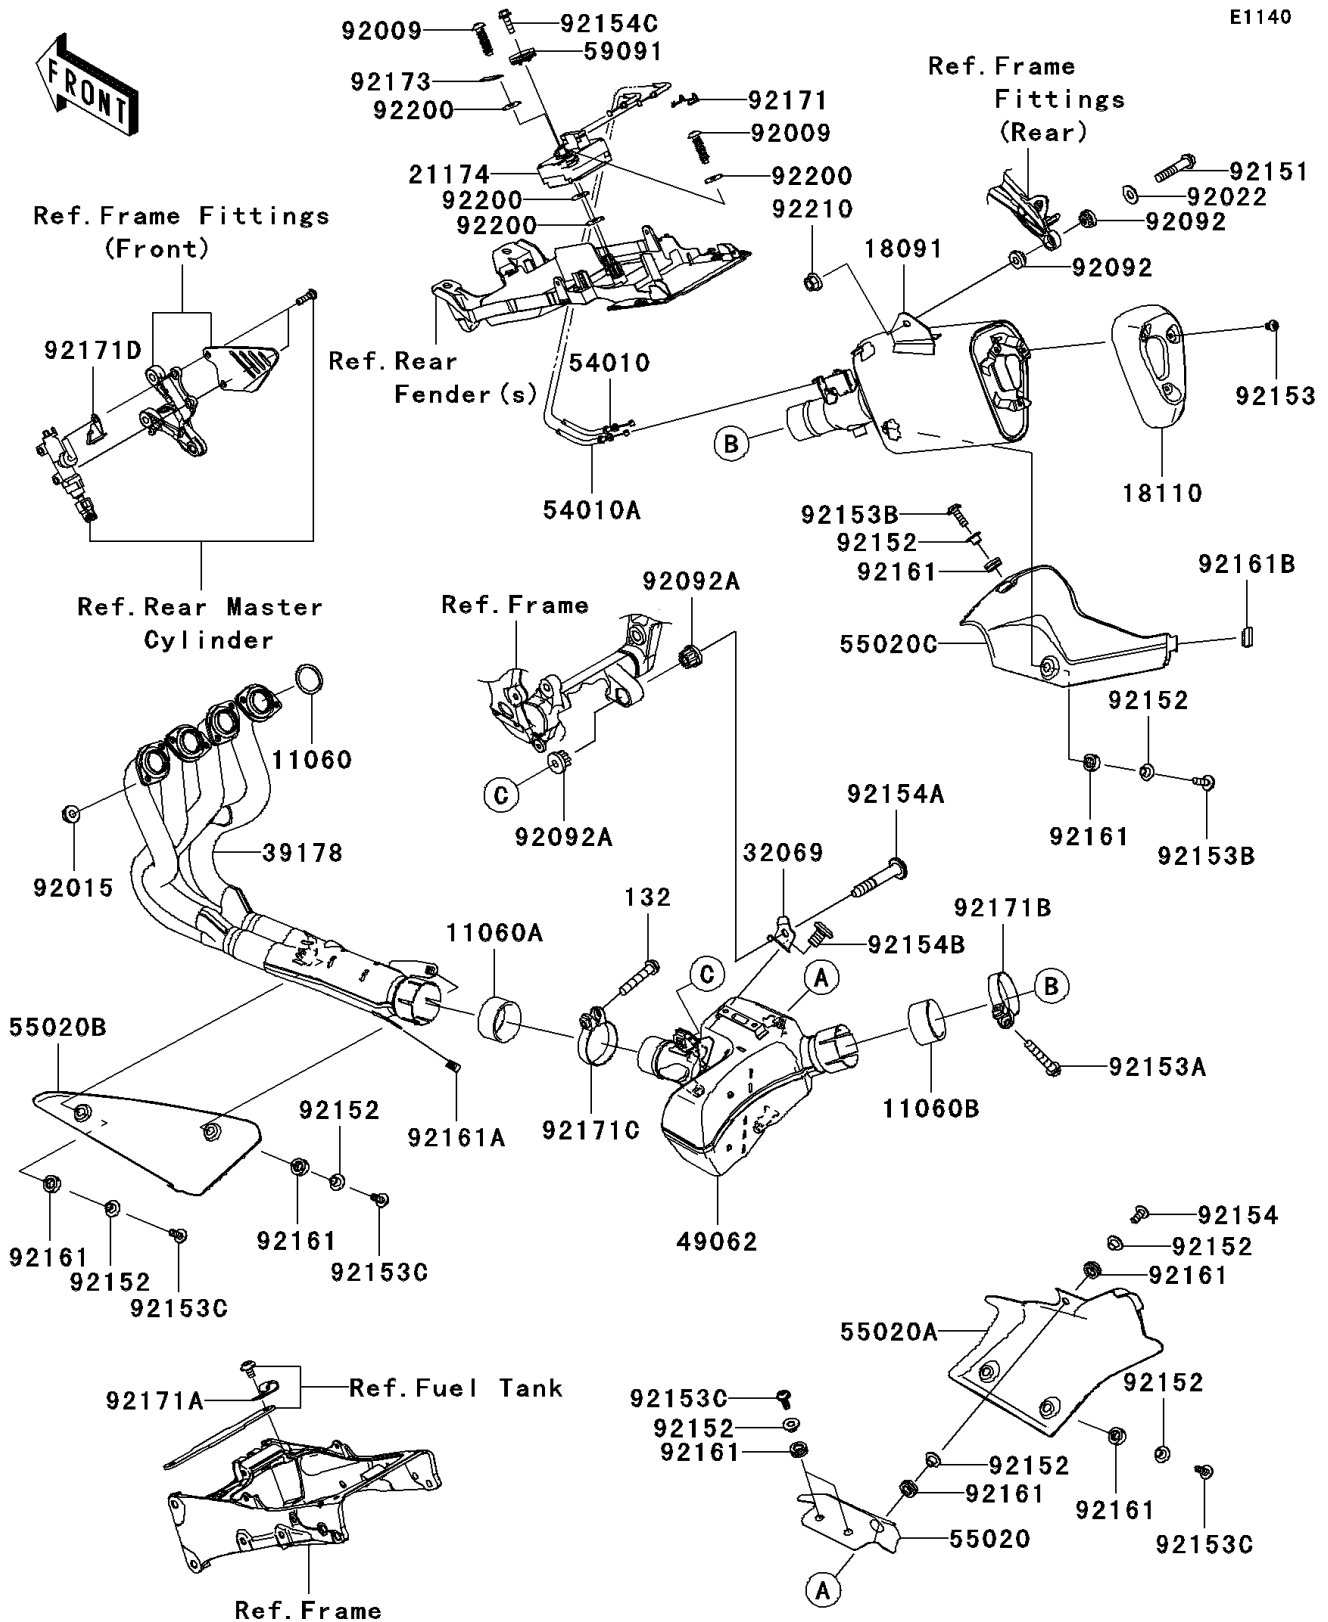

2010 Ninja® ZX™-6R PARTS DIAGRAM

Muffler(s)

2010 Ninja® ZX™-6R PARTS LIST

Muffler(s)

ITEM NAME	PART NUMBER	QUANTITY
GASKET,EXHAUST PIPE (Ref # 11060)	11060-1203	4
GASKET,MUFFLER CONNECTING (Ref # 11060A)	11060-1376	1
GASKET (Ref # 11060B)	11060-1971	1
BODY-COMP-MUFFLER (Ref # 18091)	18091-0594	1
BODY END-MUFFLER (Ref # 18110)	18110-0102	1
MOTOR-ELECTRIC (Ref # 21174)	21174-0005	1
BRACKET-MUFFLER (Ref # 32069)	32069-0340	1
MANIFOLD-COMP-EXHAUST (Ref # 39178)	39178-0137	1
PIPE-COMP-EXHAUST,CHAMBER (Ref # 49062)	49062-0042	1
CABLE,OPEN (Ref # 54010)	54010-0116	1
CABLE,CLOSE (Ref # 54010A)	54010-0118	1
GUARD,CHAMBER,UPP (Ref # 55020)	55020-0481	1
GUARD,CHAMBER,LWR (Ref # 55020A)	55020-0482	1
GUARD,MANIFOLD,LWR (Ref # 55020B)	55020-0490	1
GUARD,FR (Ref # 55020C)	55020-0493	1
PULLEY (Ref # 59091)	59091-0007	1
SCREW,TAPPING,6X30 (Ref # 92009)	92009-1481	2
NUT,8MM (Ref # 92015)	92015-1402	8
WASHER,8.5X19X1.2 (Ref # 92022)	92022-3730	1
BUSHING-RUBBER (Ref # 92092)	92092-0018	2
BUSHING-RUBBER,MUFFLER (Ref # 92092A)	92092-1087	2
BOLT,FLANGED,8X40 (Ref # 92151)	92151-1532	1
COLLAR (Ref # 92152)	92152-0286	10
BOLT,6X8 (Ref # 92153)	92153-0578	3
BOLT,8X45 (Ref # 92153A)	92153-0702	1
BOLT,6X18 (Ref # 92153B)	92153-0816	2
BOLT,SOCKET,6X16 (Ref # 92153C)	92153-0817	6
BOLT,SOCKET,6X25 (Ref # 92154)	92154-0071	1
BOLT,SOCKET,10X61 (Ref # 92154A)	92154-0125	1

2010 Ninja® ZX™-6R PARTS LIST

Muffler(s)

ITEM NAME	PART NUMBER	QUANTITY
BOLT,SOCKET,10X16 (Ref # 92154B)	92154-0126	1
BOLT,TORX,5X18 (Ref # 92154C)	92154-0217	1
DAMPER (Ref # 92161)	92161-0308	10
DAMPER (Ref # 92161A)	92161-0475	1
DAMPER (Ref # 92161B)	92161-0739	1
CLAMP (Ref # 92171)	92171-0292	1
CLAMP (Ref # 92171A)	92171-0652	1
CLAMP,64.5MM (Ref # 92171B)	92171-1668	1
CLAMP (Ref # 92171C)	92171-1875	1
CLAMP (Ref # 92171D)	92171-1916	1
CLAMP (Ref # 92173)	92173-0098	1
BOLT-FLANGED-SMALL,8X30 (Ref # 132)	132BC0830	1
WASHER (Ref # 92200)	92200-0078	4
NUT,8MM (Ref # 92210)	92210-0121	1