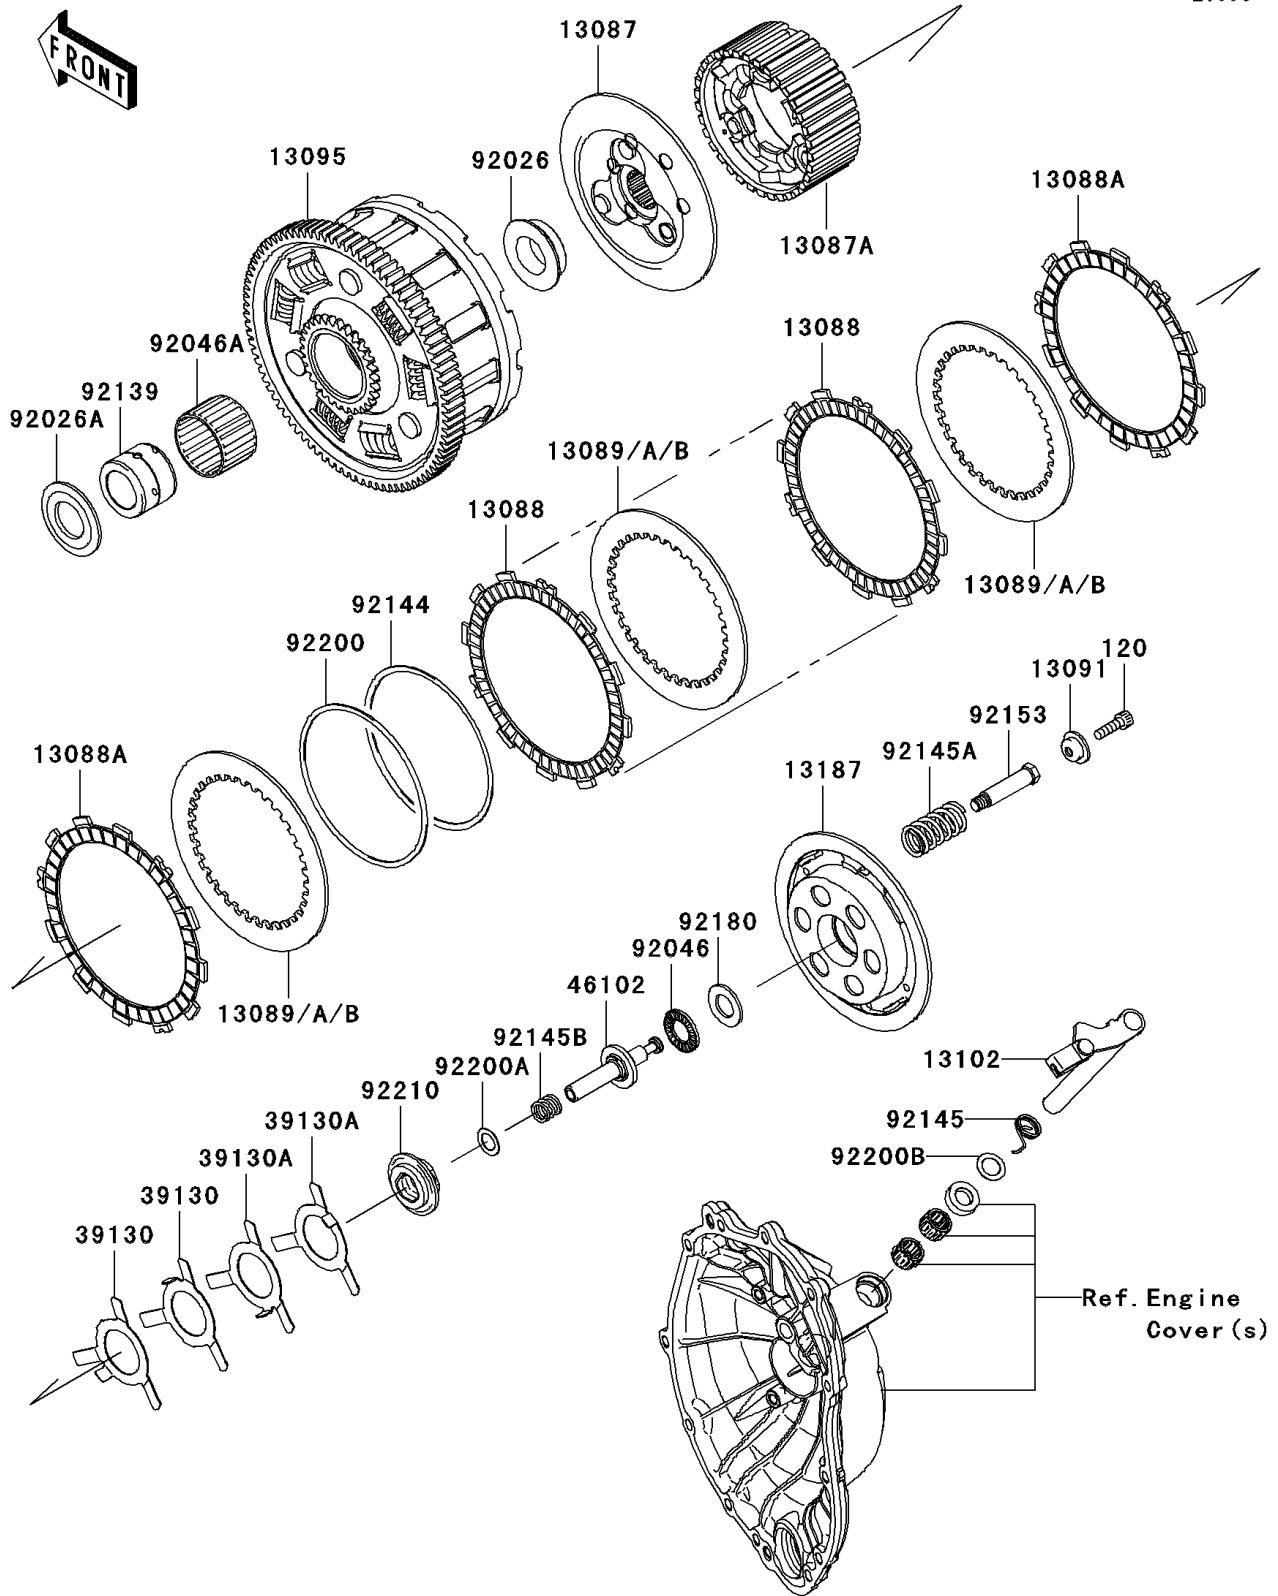

2009 Ninja® ZX™-6R PARTS DIAGRAM

Clutch

E1350

2009 Ninja® ZX™-6R PARTS LIST

Clutch

ITEM NAME	PART NUMBER	QUANTITY
BOLT-SOCKET,6X20 (Ref # 120)	120Q0620	6
HUB-CLUTCH (Ref # 13087)	13087-0019	1
HUB-CLUTCH (Ref # 13087A)	13087-0020	1
PLATE-FRICTION (Ref # 13088)	13088-0003	6
PLATE-FRICTION (Ref # 13088A)	13088-0025	2
PLATE-CLUTCH,T=2.3 (Ref # 13089)	13089-0008	AR
PLATE-CLUTCH,T=2.6 (Ref # 13089A)	13089-0009	7
PLATE-CLUTCH,T=2.9 (Ref # 13089B)	13089-1093	AR
HOLDER,CLUTCH SPRING (Ref # 13091)	13091-1041	6
HOUSING-COMP-CLUTCH (Ref # 13095)	13095-0113	1
RELEASE-COMP-CLUTCH (Ref # 13102)	13102-0032	1
PLATE-CLUTCH OPERATING (Ref # 13187)	13187-0011	1
SPRING-LEAF (Ref # 39130)	39130-1078	2
SPRING-LEAF (Ref # 39130A)	39130-1079	2
ROD (Ref # 46102)	46102-0090	1
SPACER (Ref # 92026)	92026-0139	1
SPACER (Ref # 92026A)	92026-1356	1
BEARING-NEEDLE,AXK1102 (Ref # 92046)	92046-1052	1
BEARING-NEEDLE,K38X43X28.8X (Ref # 92046A)	92046-1263	1
BUSHING,25X38X29.05 (Ref # 92139)	92139-0067	1
SPRING,FRICTION PLATE (Ref # 92144)	92144-1854	1
SPRING (Ref # 92145)	92145-0485	1
SPRING (Ref # 92145A)	92145-0486	6
SPRING,ROD (Ref # 92145B)	92145-1159	1
BOLT (Ref # 92153)	92153-0797	6
SHIM,15.3X27.5X2.0 (Ref # 92180)	92180-0149	1
WASHER,FRICTION PLATE (Ref # 92200)	92200-1260	1
WASHER,11.2X18X0.5 (Ref # 92200A)	92200-1423	1
WASHER,12X18.5X0.5 (Ref # 92200B)	92200-1487	1

2009 Ninja® ZX™-6R PARTS LIST

Clutch

ITEM NAME	PART NUMBER	QUANTITY
NUT (Ref # 92210)	92210-0152	1