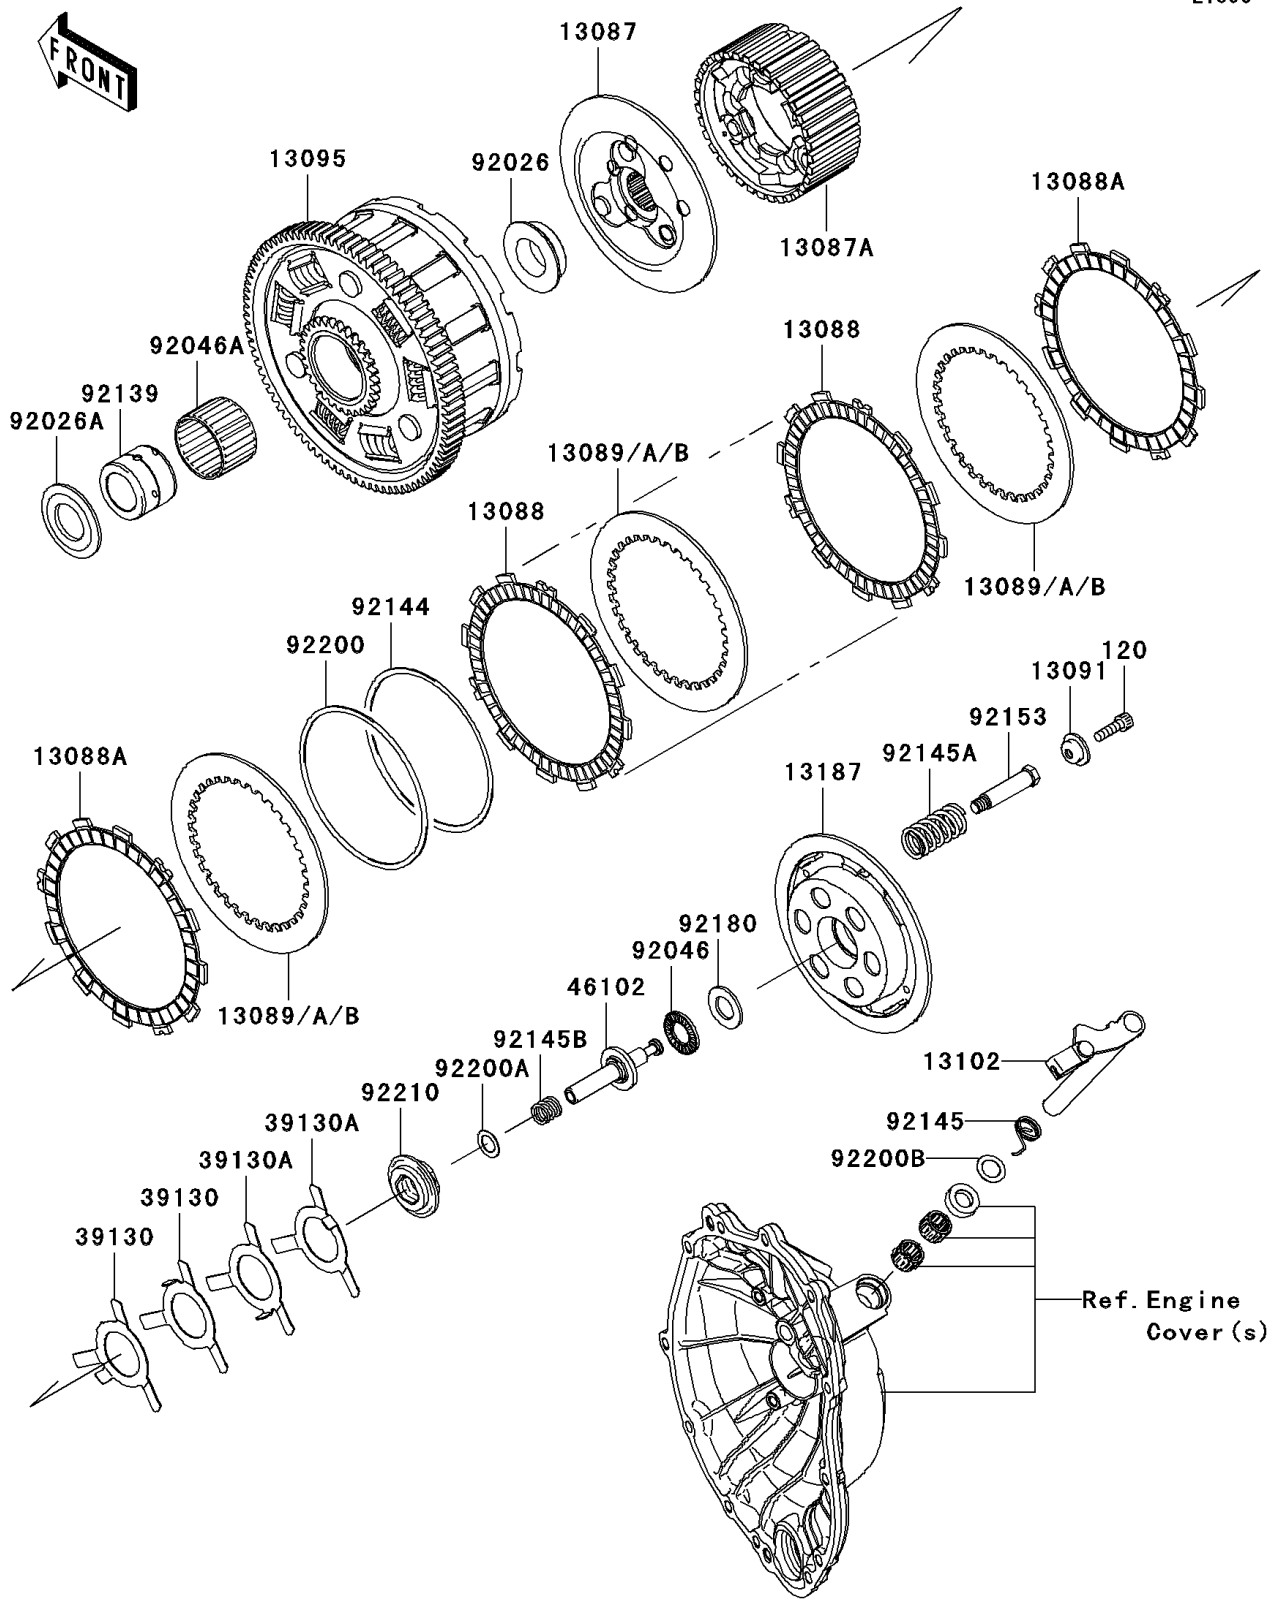

2010 Ninja® ZX™-6R PARTS DIAGRAM

Clutch

E1350

2010 Ninja® ZX™-6R PARTS LIST

Clutch

ITEM NAME	PART NUMBER	QUANTITY
BOLT-SOCKET,6X20 (Ref # 120)	120Q0620	6
HUB-CLUTCH (Ref # 13087)	13087-0019	1
HUB-CLUTCH (Ref # 13087A)	13087-0020	1
PLATE-FRICTION (Ref # 13088)	13088-0003	6
PLATE-FRICTION (Ref # 13088A)	13088-0025	2
PLATE-CLUTCH,T=2.3 (Ref # 13089)	13089-0008	AR
PLATE-CLUTCH,T=2.6 (Ref # 13089A)	13089-0009	7
PLATE-CLUTCH,T=2.9 (Ref # 13089B)	13089-1093	AR
HOLDER,CLUTCH SPRING (Ref # 13091)	13091-1041	6
HOUSING-COMP-CLUTCH (Ref # 13095)	13095-0113	1
RELEASE-COMP-CLUTCH (Ref # 13102)	13102-0032	1
PLATE-CLUTCH OPERATING (Ref # 13187)	13187-0011	1
SPRING-LEAF (Ref # 39130)	39130-1078	2
SPRING-LEAF (Ref # 39130A)	39130-1079	2
ROD (Ref # 46102)	46102-0090	1
SPACER (Ref # 92026)	92026-0139	1
SPACER (Ref # 92026A)	92026-1356	1
BEARING-NEEDLE,AXK1102 (Ref # 92046)	92046-1052	1
BEARING-NEEDLE,K38X43X28.8X (Ref # 92046A)	92046-1263	1
BUSHING,25X38X29.05 (Ref # 92139)	92139-0067	1
SPRING,FRICTION PLATE (Ref # 92144)	92144-1854	1
SPRING (Ref # 92145)	92145-0485	1
SPRING (Ref # 92145A)	92145-0486	6
SPRING,ROD (Ref # 92145B)	92145-1159	1
BOLT (Ref # 92153)	92153-0797	6
SHIM,15.3X27.5X2.0 (Ref # 92180)	92180-0149	1
WASHER,FRICTION PLATE (Ref # 92200)	92200-1260	1
WASHER,11.2X18X0.5 (Ref # 92200A)	92200-1423	1
WASHER,12X18.5X0.5 (Ref # 92200B)	92200-1487	1

2010 Ninja® ZX™-6R PARTS LIST

Clutch

ITEM NAME	PART NUMBER	QUANTITY
NUT (Ref # 92210)	92210-0152	1