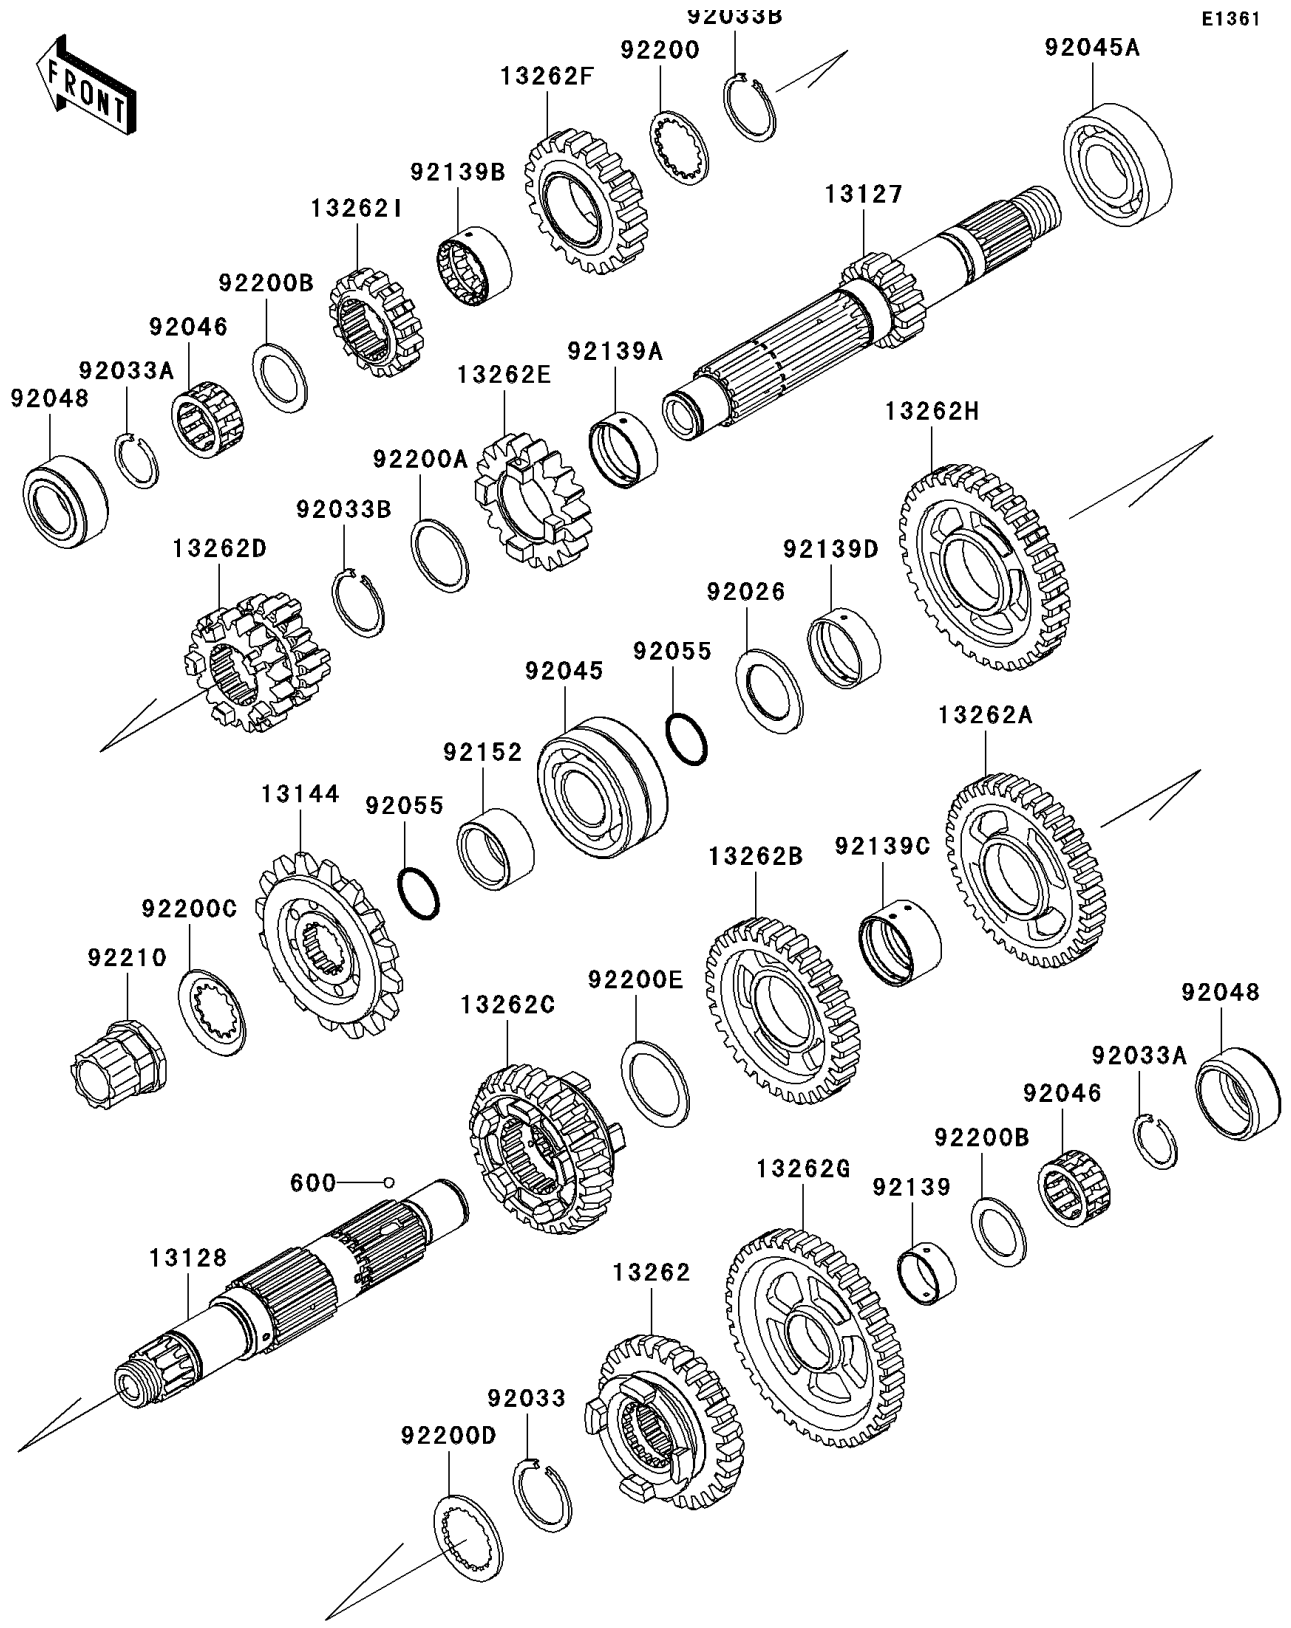

2010 Ninja® ZX™-6R PARTS DIAGRAM

Transmission

2010 Ninja® ZX™-6R PARTS LIST

Transmission

ITEM NAME	PART NUMBER	QUANTITY
SHAFT-TRANSMISSION INPUT,14T (Ref # 13127)	13127-0068	1
SHAFT-TRANSMISSION OUTPUT (Ref # 13128)	13128-0048	1
SPROCKET-OUTPUT,16T,#520 (Ref # 13144)	13144-0038	1
GEAR,OUTPUT 5TH,27T (Ref # 13262)	13262-0380	1
GEAR,OUTPUT 3RD,37T (Ref # 13262A)	13262-0509	1
GEAR,OUTPUT 4TH,32T (Ref # 13262B)	13262-0510	1
GEAR,OUTPUT 6TH,26T (Ref # 13262C)	13262-0582	1
GEAR,INPUT 3RD&4TH,20T&20T (Ref # 13262D)	13262-0709	1
GEAR,INPUT 5TH,19T (Ref # 13262E)	13262-0710	1
GEAR,INPUT 6TH,20T (Ref # 13262F)	13262-0711	1
GEAR,OUTPUT LOW,38T (Ref # 13262G)	13262-0712	1
GEAR,OUTPUT 2ND,33T (Ref # 13262H)	13262-0743	1
GEAR,INPUT 2ND,15T (Ref # 13262I)	13262-0745	1
"BALL-STEEL,5/32",,2017-03-16 13:30 (Ref # 600)	600A0500	3
SPACER,25.3X39X2.0 (Ref # 92026)	92026-1529	1
RING-SNAP,26.9X34X1.5 (Ref # 92033)	92033-0047	1
RING-SNAP,20X25.5X1.2 (Ref # 92033A)	92033-025	2
RING-SNAP,25.9X30.6X1.2 (Ref # 92033B)	92033-1037	2
BEARING-BALL,DAC2557NSSH (Ref # 92045)	92045-0003	1
BEARING-BALL,25X52X15 (Ref # 92045A)	92045-0058	1
BEARING-NEEDLE (Ref # 92046)	92046-1291	2
RACE,30X38X17.3 (Ref # 92048)	92048-0007	2
RING-O,21.5X1.5 (Ref # 92055)	92055-1293	2
BUSHING,GEAR,LOW OUT (Ref # 92139)	92139-0038	1
BUSHING,GEAR,5TH IN (Ref # 92139A)	92139-0161	1
BUSHING,GEAR,6TH IN (Ref # 92139B)	92139-0162	1
BUSHING,GEAR,3RD/4TH OUT (Ref # 92139C)	92139-0163	1
BUSHING,GEAR,2ND OUT (Ref # 92139D)	92139-0164	1
COLLAR,25X32X15.7 (Ref # 92152)	92152-0444	1

2010 Ninja® ZX™-6R PARTS LIST

Transmission

ITEM NAME	PART NUMBER	QUANTITY
WASHER,28.3X34.0X1.6 (Ref # 92200)	92200-0050	1
WASHER,28.1X34.0X1.2 (Ref # 92200A)	92200-0051	1
WASHER,22.1X32.0X1.4 (Ref # 92200B)	92200-0138	2
WASHER (Ref # 92200C)	92200-1065	1
WASHER,TOOTHED,28X40X2 (Ref # 92200D)	92200-1277	1
WASHER,29.9X40X1.5 (Ref # 92200E)	92200-1278	1
NUT,20MM (Ref # 92210)	92210-0323	1