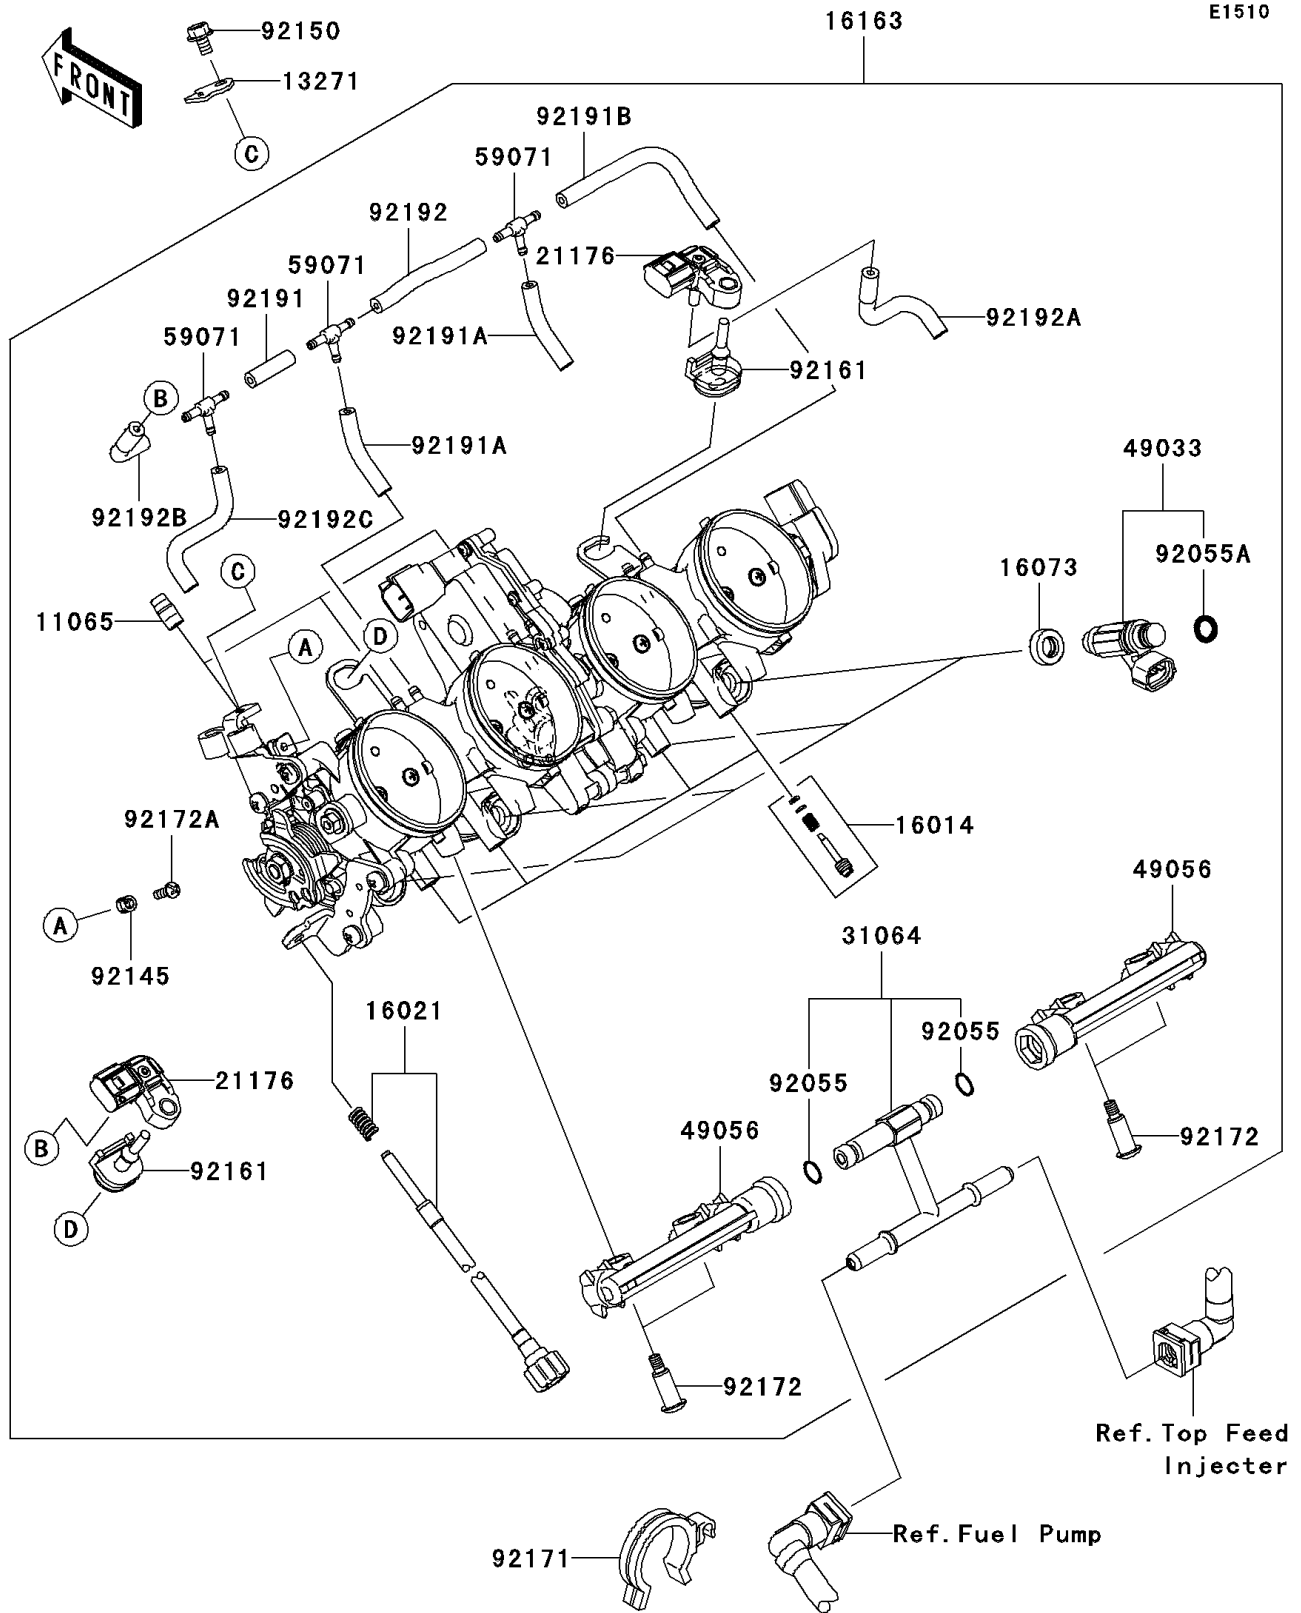

2009 Ninja® ZX™ -6R PARTS DIAGRAM

Throttle

2009 Ninja® ZX™-6R PARTS LIST

Throttle

ITEM NAME	PART NUMBER	QUANTITY
CAP (Ref # 11065)	11065-0018	3
PLATE (Ref # 13271)	13271-0559	1
SCREW-PILOT AIR (Ref # 16014)	16014-0002	4
SCREW-THROTTLE STOP (Ref # 16021)	16021-0014	1
INSULATOR (Ref # 16073)	16073-3707	4
THROTTLE-ASSY,TTK38 (Ref # 16163)	16163-0128	1
SENSOR,PRESSURE (Ref # 21176)	21176-0111	2
PIPE-COMP,FUEL (Ref # 31064)	31064-0023	1
NOZZLE-INJECTION (Ref # 49033)	49033-0013	4
PIPE-INJECTION (Ref # 49056)	49056-0014	2
JOINT,3WAY,T (Ref # 59071)	59071-3752	3
RING-O (Ref # 92055)	92055-0064	2
RING-O,INJECTION NOZZLE (Ref # 92055A)	92055-1622	4
SPRING (Ref # 92145)	92145-0294	1
BOLT,5X8 (Ref # 92150)	92150-1406	1
DAMPER (Ref # 92161)	92161-0673	2
CLAMP (Ref # 92171)	92171-0359	1
SCREW,PIPE INJECTION (Ref # 92172)	92172-0064	4
SCREW (Ref # 92172A)	92172-0129	1
TUBE,3X7X25 (Ref # 92191)	92191-0020	1
TUBE,3X7X40 (Ref # 92191A)	92191-0022	2
TUBE,3X7X100 (Ref # 92191B)	92191-0023	1
TUBE (Ref # 92192)	92192-0739	1
TUBE,THROBO RH-SENSOR (Ref # 92192A)	92192-0840	1
TUBE,THROBO LH-JOINT (Ref # 92192B)	92192-0841	1
TUBE,THROBO LH-SENSOR (Ref # 92192C)	92192-0842	1