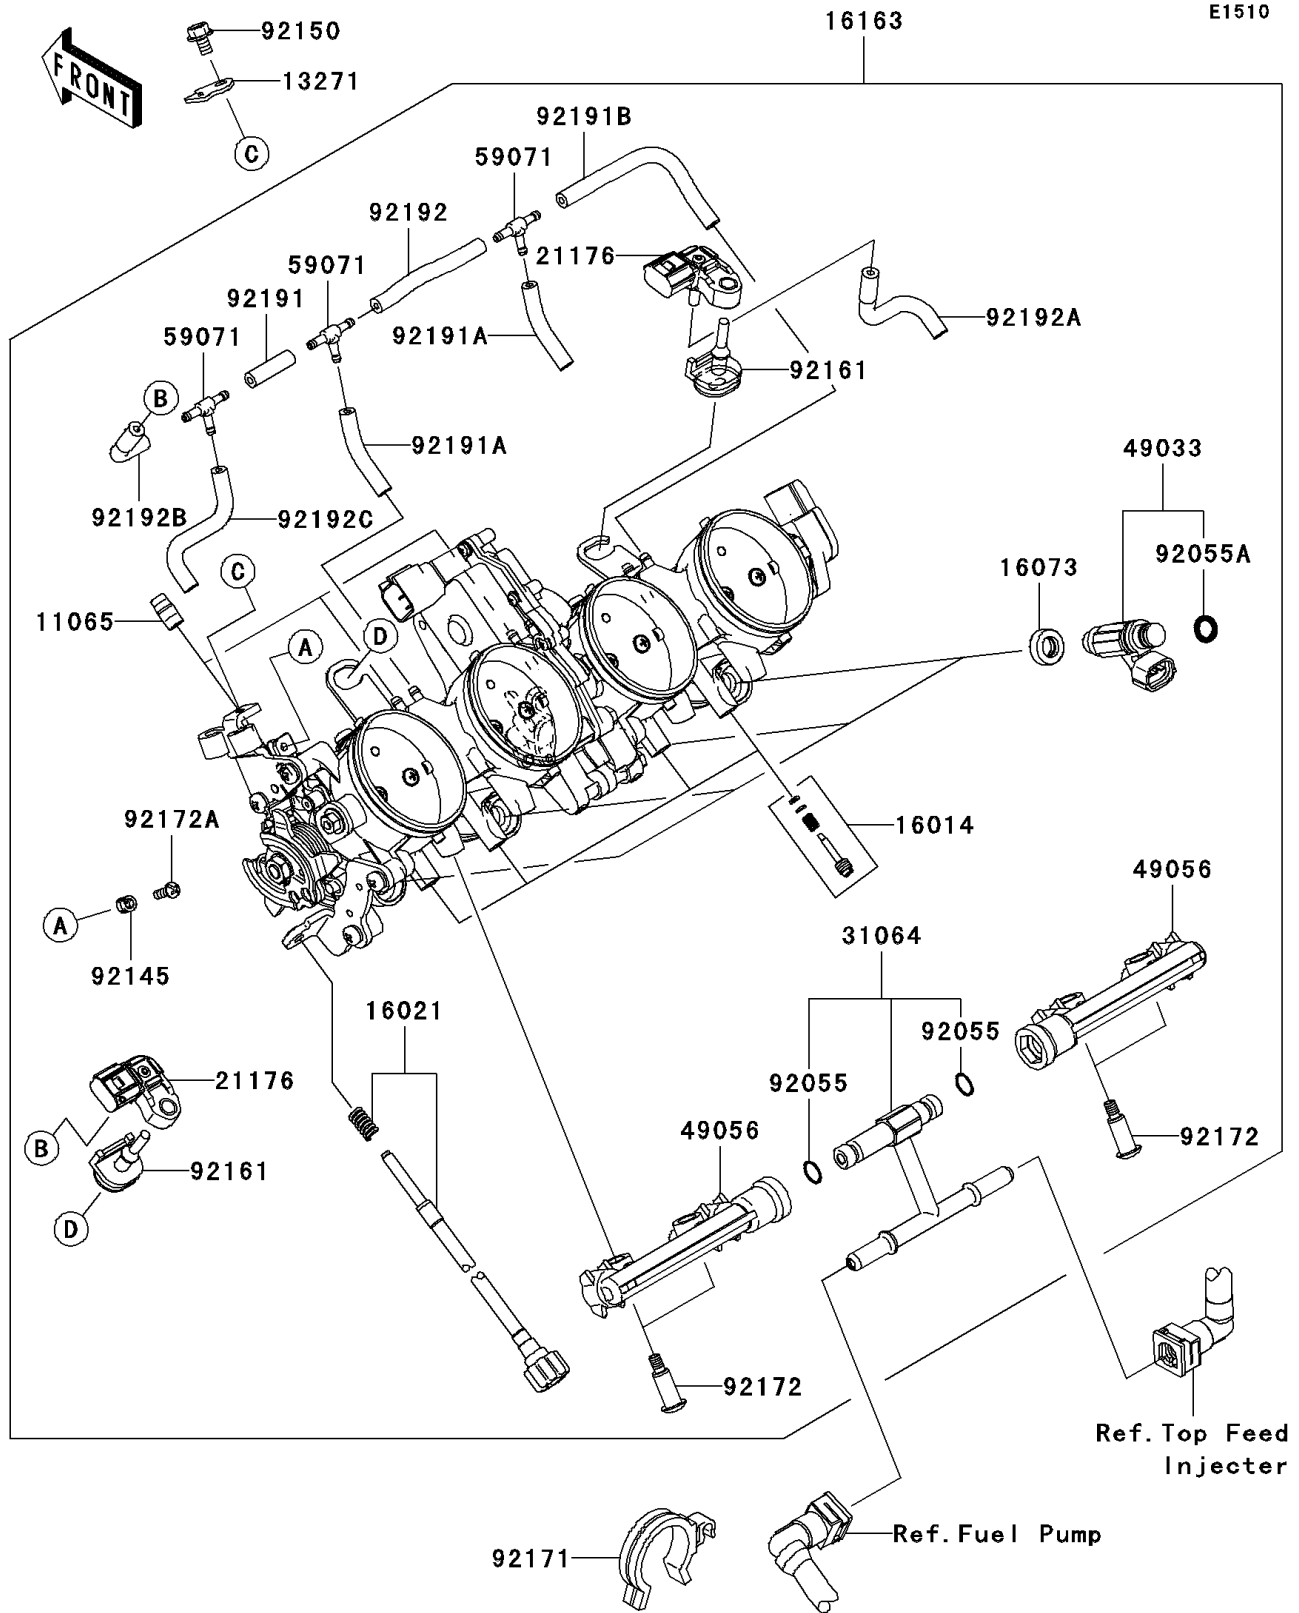

2010 Ninja® ZX™-6R PARTS DIAGRAM

Throttle

2010 Ninja® ZX™-6R PARTS LIST

Throttle

ITEM NAME	PART NUMBER	QUANTITY
CAP (Ref # 11065)	11065-0018	3
PLATE (Ref # 13271)	13271-0559	1
SCREW-PILOT AIR (Ref # 16014)	16014-0002	4
SCREW-THROTTLE STOP (Ref # 16021)	16021-0014	1
INSULATOR (Ref # 16073)	16073-3707	4
THROTTLE-ASSY,TTK38 (Ref # 16163)	16163-0128	1
SENSOR,PRESSURE (Ref # 21176)	21176-0111	2
PIPE-COMP,FUEL (Ref # 31064)	31064-0023	1
NOZZLE-INJECTION (Ref # 49033)	49033-0013	4
PIPE-INJECTION (Ref # 49056)	49056-0014	2
JOINT,3WAY,T (Ref # 59071)	59071-3752	3
RING-O (Ref # 92055)	92055-0064	2
RING-O,INJECTION NOZZLE (Ref # 92055A)	92055-1622	4
SPRING (Ref # 92145)	92145-0294	1
BOLT,5X8 (Ref # 92150)	92150-1406	1
DAMPER (Ref # 92161)	92161-0673	2
CLAMP (Ref # 92171)	92171-0359	1
SCREW,PIPE INJECTION (Ref # 92172)	92172-0064	4
SCREW (Ref # 92172A)	92172-0129	1
TUBE,3X7X25 (Ref # 92191)	92191-0020	1
TUBE,3X7X40 (Ref # 92191A)	92191-0022	2
TUBE,3X7X100 (Ref # 92191B)	92191-0023	1
TUBE (Ref # 92192)	92192-0739	1
TUBE,THROBO RH-SENSOR (Ref # 92192A)	92192-0840	1
TUBE,THROBO LH-JOINT (Ref # 92192B)	92192-0841	1
TUBE,THROBO LH-SENSOR (Ref # 92192C)	92192-0842	1