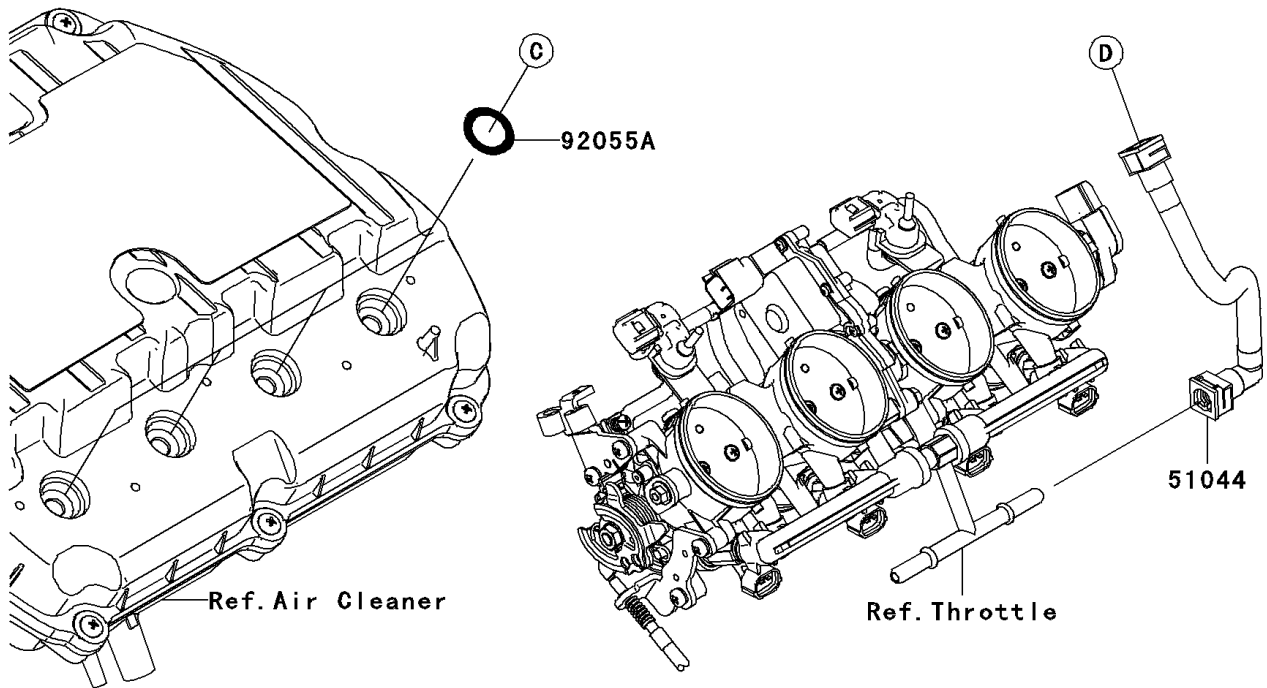

2009 Ninja ZX-6R Monster Energy PARTS DIAGRAM

Top Feed Injector

2009 Ninja ZX-6R Monster Energy PARTS LIST

Top Feed Injector

ITEM NAME	PART NUMBER	QUANTITY
INSULATOR (Ref # 16073)	16073-0076	4
NOZZLE-INJECTION (Ref # 49033)	49033-0015	4
PIPE-INJECTION,LH (Ref # 49056)	49056-0015	1
PIPE-INJECTION,RH (Ref # 49056A)	49056-0027	1
TUBE-ASSY,FUEL (Ref # 51044)	51044-0068	1
JOINT (Ref # 59071)	59071-0062	1
NOZZLE-ASSY, TOP INJECTOR (Ref # 59478)	59478-0009	1
RING-O (Ref # 92055)	92055-0064	2
RING-O,3.95X19.5 (Ref # 92055A)	92055-0161	4
RING-O (Ref # 92055B)	92055-0170	4
SCREW,PIPE INJECTION (Ref # 92172)	92172-0064	4
SCREW (Ref # 92172A)	92172-1072	5