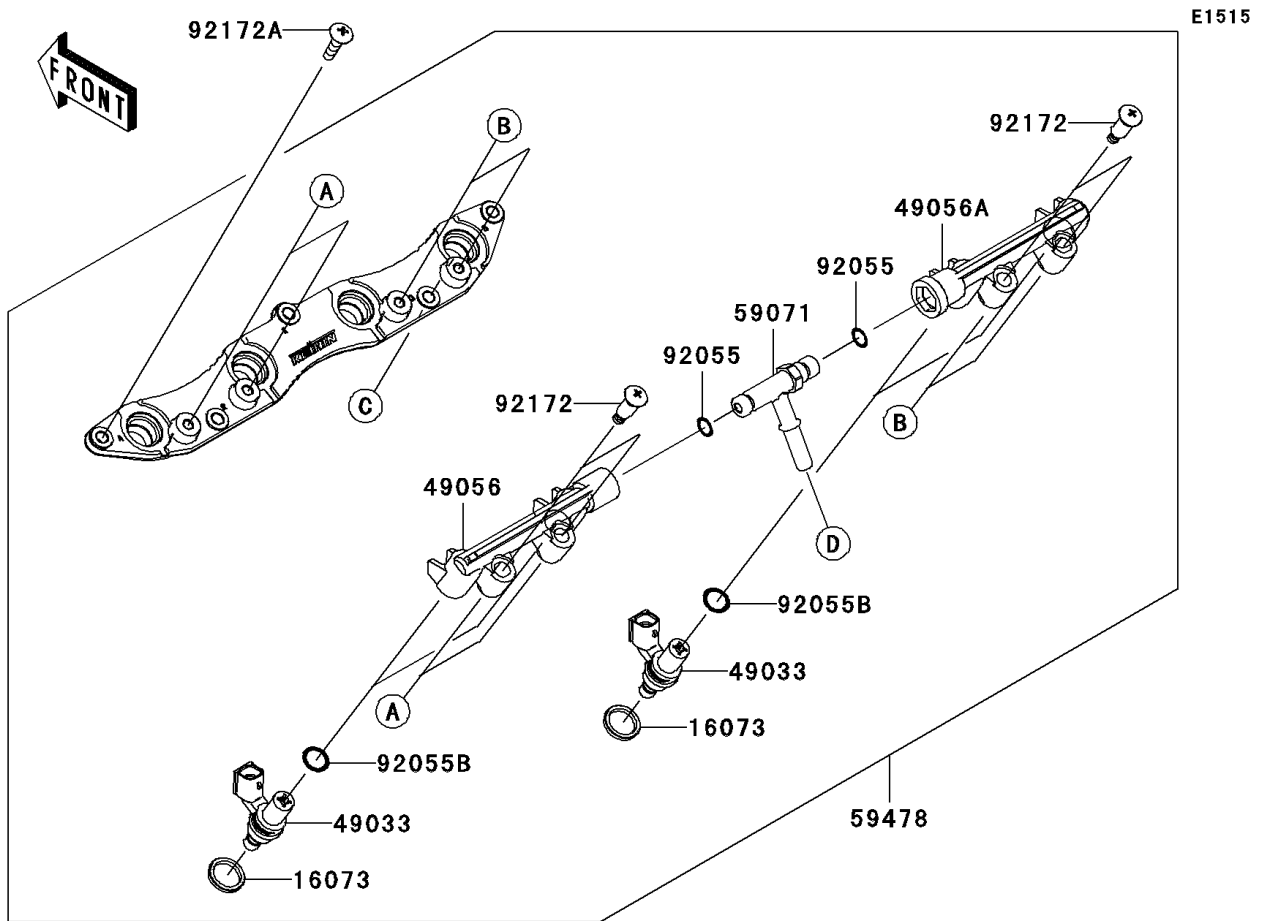

2009 Ninja ZX-6R Monster Energy PARTS DIAGRAM

Top Feed Injector

2009 Ninja ZX-6R Monster Energy PARTS LIST

Top Feed Injector

ITEM NAME	PART NUMBER	QUANTITY
INSULATOR (Ref # 16073)	16073-0076	4
NOZZLE-INJECTION (Ref # 49033)	49033-0015	4
PIPE-INJECTION,LH (Ref # 49056)	49056-0015	1
PIPE-INJECTION,RH (Ref # 49056A)	49056-0027	1
TUBE-ASSY,FUEL (Ref # 51044)	51044-0068	1
JOINT (Ref # 59071)	59071-0062	1
NOZZLE-ASSY, TOP INJECTOR (Ref # 59478)	59478-0009	1
RING-O (Ref # 92055)	92055-0064	2
RING-O,3.95X19.5 (Ref # 92055A)	92055-0161	4
RING-O (Ref # 92055B)	92055-0170	4
SCREW,PIPE INJECTION (Ref # 92172)	92172-0064	4
SCREW (Ref # 92172A)	92172-1072	5