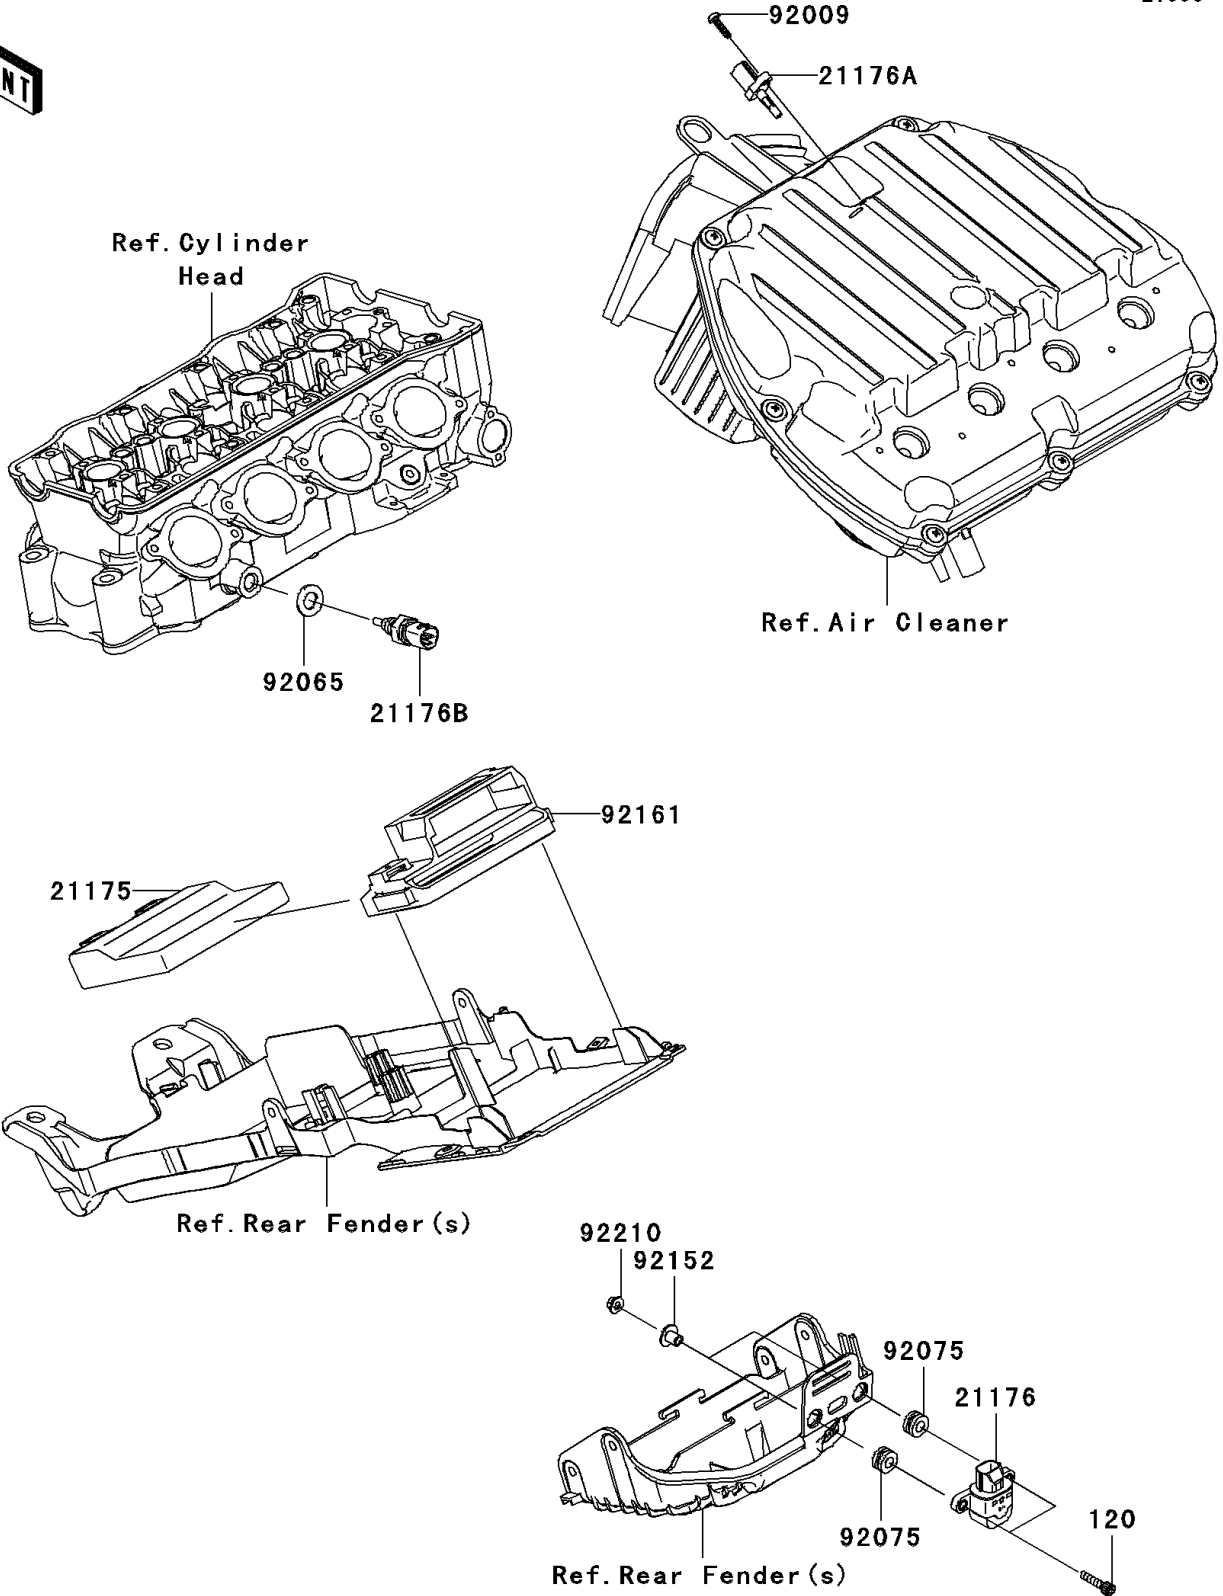

2010 Ninja® ZX™-6R PARTS DIAGRAM

Fuel Injection

E1530

2010 Ninja® ZX™-6R PARTS LIST

Fuel Injection

ITEM NAME	PART NUMBER	QUANTITY
BOLT-SOCKET,5X22 (Ref # 120)	120CB0522	2
CONTROL UNIT-ELECTRONIC (Ref # 21175)	21175-0221	1
SENSOR,VEHICLE-DOWN (Ref # 21176)	21176-0026	1
SENSOR,AIR TEMPERATURE (Ref # 21176A)	21176-0048	1
SENSOR,WATER TEMP (Ref # 21176B)	21176-1120	1
SCREW,TAPPING,5X16 (Ref # 92009)	92009-1984	1
GASKET,12X22X2 (Ref # 92065)	92065-097	1
DAMPER (Ref # 92075)	92075-1912	2
COLLAR (Ref # 92152)	92152-0134	2
DAMPER,ECU (Ref # 92161)	92161-0529	1
NUT,FLANGED,5MM (Ref # 92210)	92210-0007	2