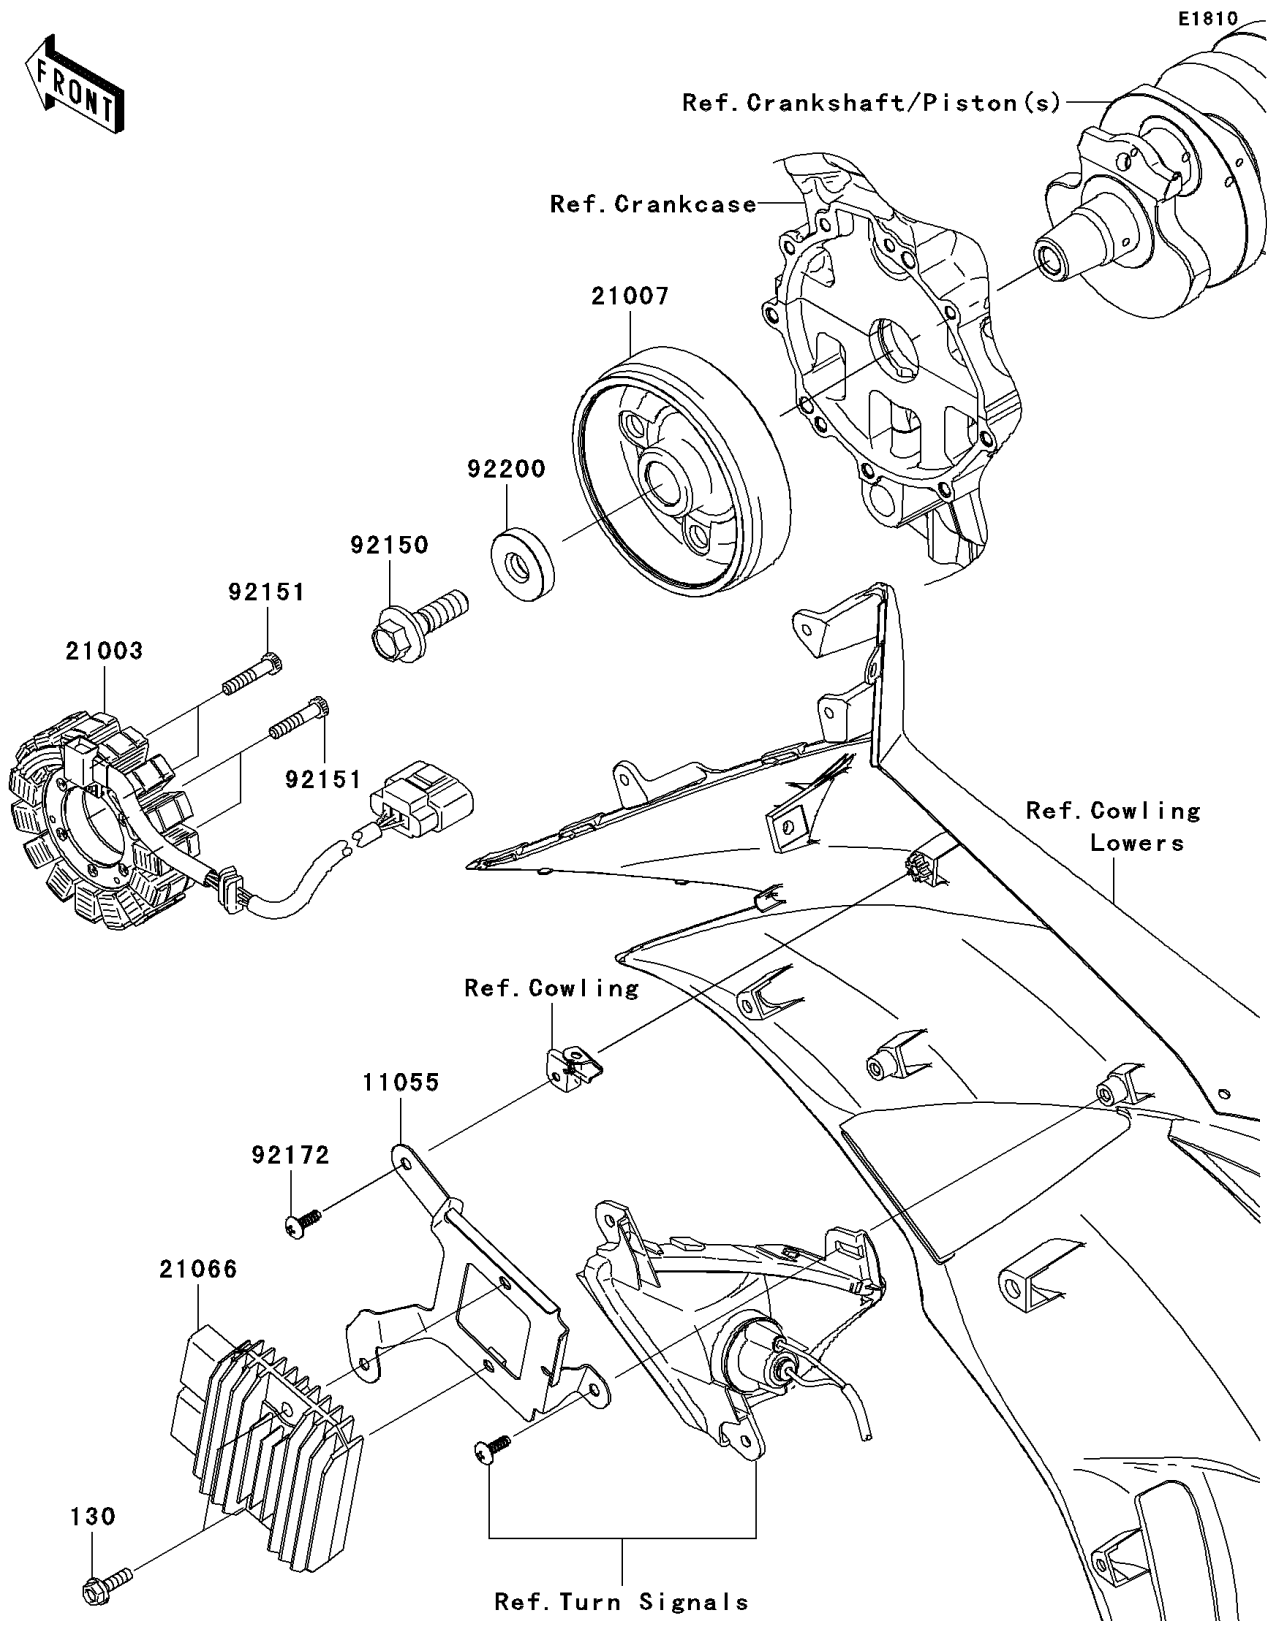

2010 Ninja® ZX™-6R PARTS DIAGRAM

Generator

2010 Ninja® ZX™-6R PARTS LIST

Generator

ITEM NAME	PART NUMBER	QUANTITY
BRACKET,REGULATOR (Ref # 11055)	11055-1158	1
BOLT-FLANGED,6X20 (Ref # 130)	130BB0620	2
STATOR (Ref # 21003)	21003-0083	1
ROTOR (Ref # 21007)	21007-0123	1
REGULATOR-VOLTAGE (Ref # 21066)	21066-0028	1
BOLT,12X40 (Ref # 92150)	92150-1717	1
BOLT,6X30 (Ref # 92151)	92151-1626	4
SCREW,TAPPING,5X16 (Ref # 92172)	92172-0175	1
WASHER,12X36X8 (Ref # 92200)	92200-1249	1