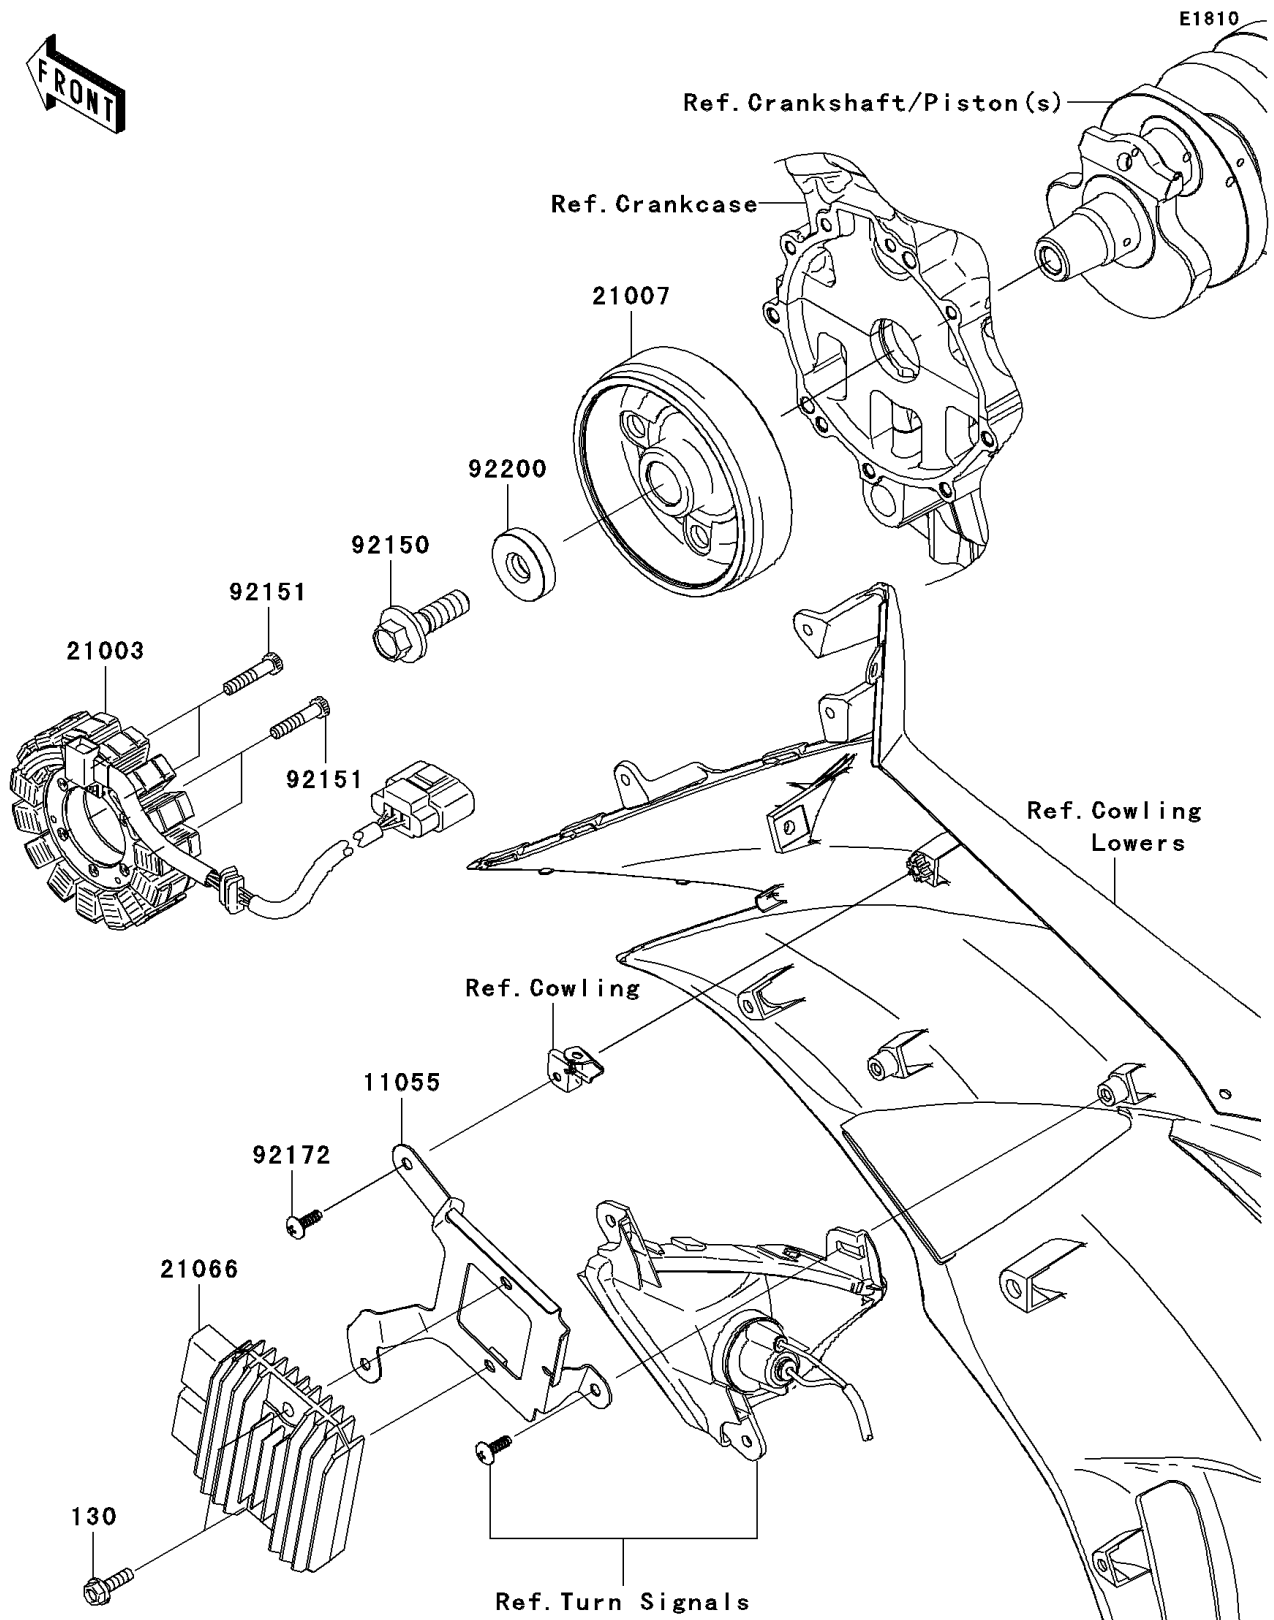

# 2010 Ninja® ZX™-6R PARTS DIAGRAM

Generator

## 2010 Ninja® ZX™-6R PARTS LIST

### Generator

ITEM NAME	PART NUMBER	QUANTITY
BRACKET,REGULATOR (Ref # 11055)	11055-1158	1
BOLT-FLANGED,6X20 (Ref # 130)	130BB0620	2
STATOR (Ref # 21003)	21003-0083	1
ROTOR (Ref # 21007)	21007-0123	1
REGULATOR-VOLTAGE (Ref # 21066)	21066-0028	1
BOLT,12X40 (Ref # 92150)	92150-1717	1
BOLT,6X30 (Ref # 92151)	92151-1626	4
SCREW,TAPPING,5X16 (Ref # 92172)	92172-0175	1
WASHER,12X36X8 (Ref # 92200)	92200-1249	1