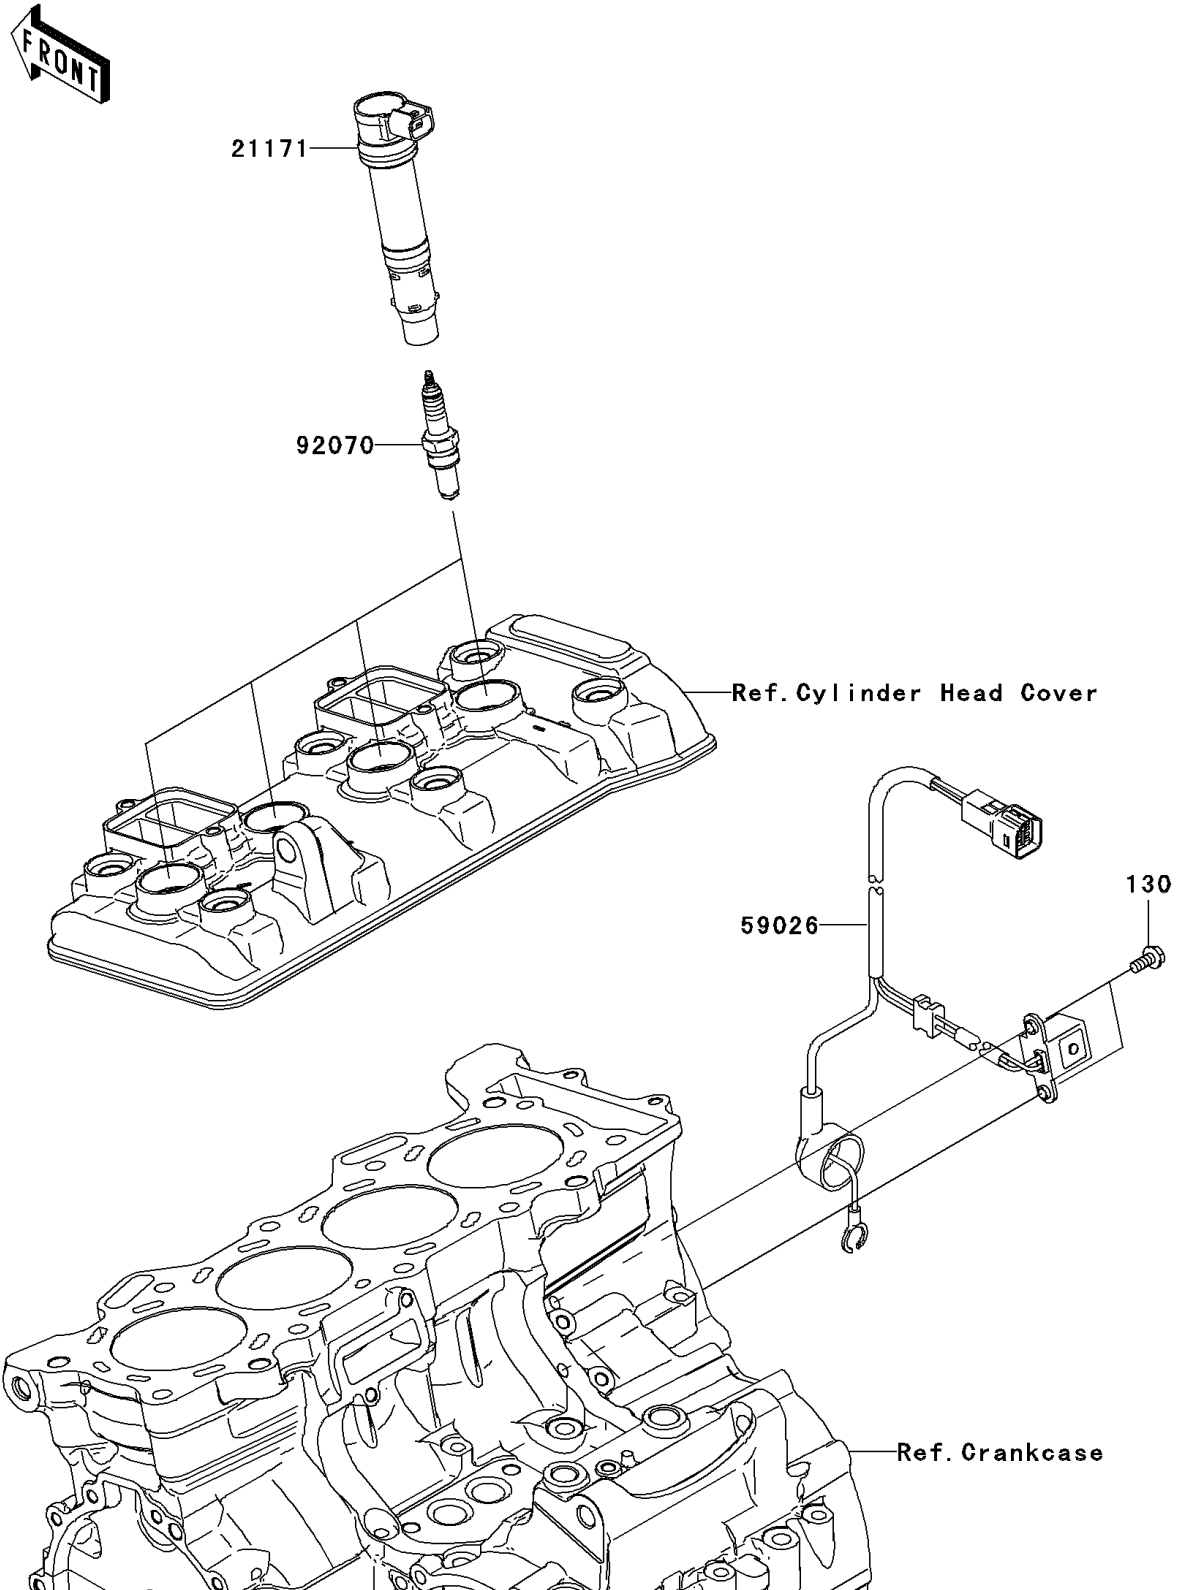

2011 NINJA® ZX™ -6R PARTS DIAGRAM

Ignition System

E1830

2011 NINJA® ZX™-6R PARTS LIST

Ignition System

ITEM NAME	PART NUMBER	QUANTITY
BOLT-FLANGED,5X12 (Ref # 130)	130BA0512	2
COIL-ASSY-IGNITION (Ref # 21171)	21171-0021	4
COIL-PULSING (Ref # 59026)	59026-0026	1
PLUG-SPARK,CR9E(NGK) (Ref # 92070)	92070-1266	4