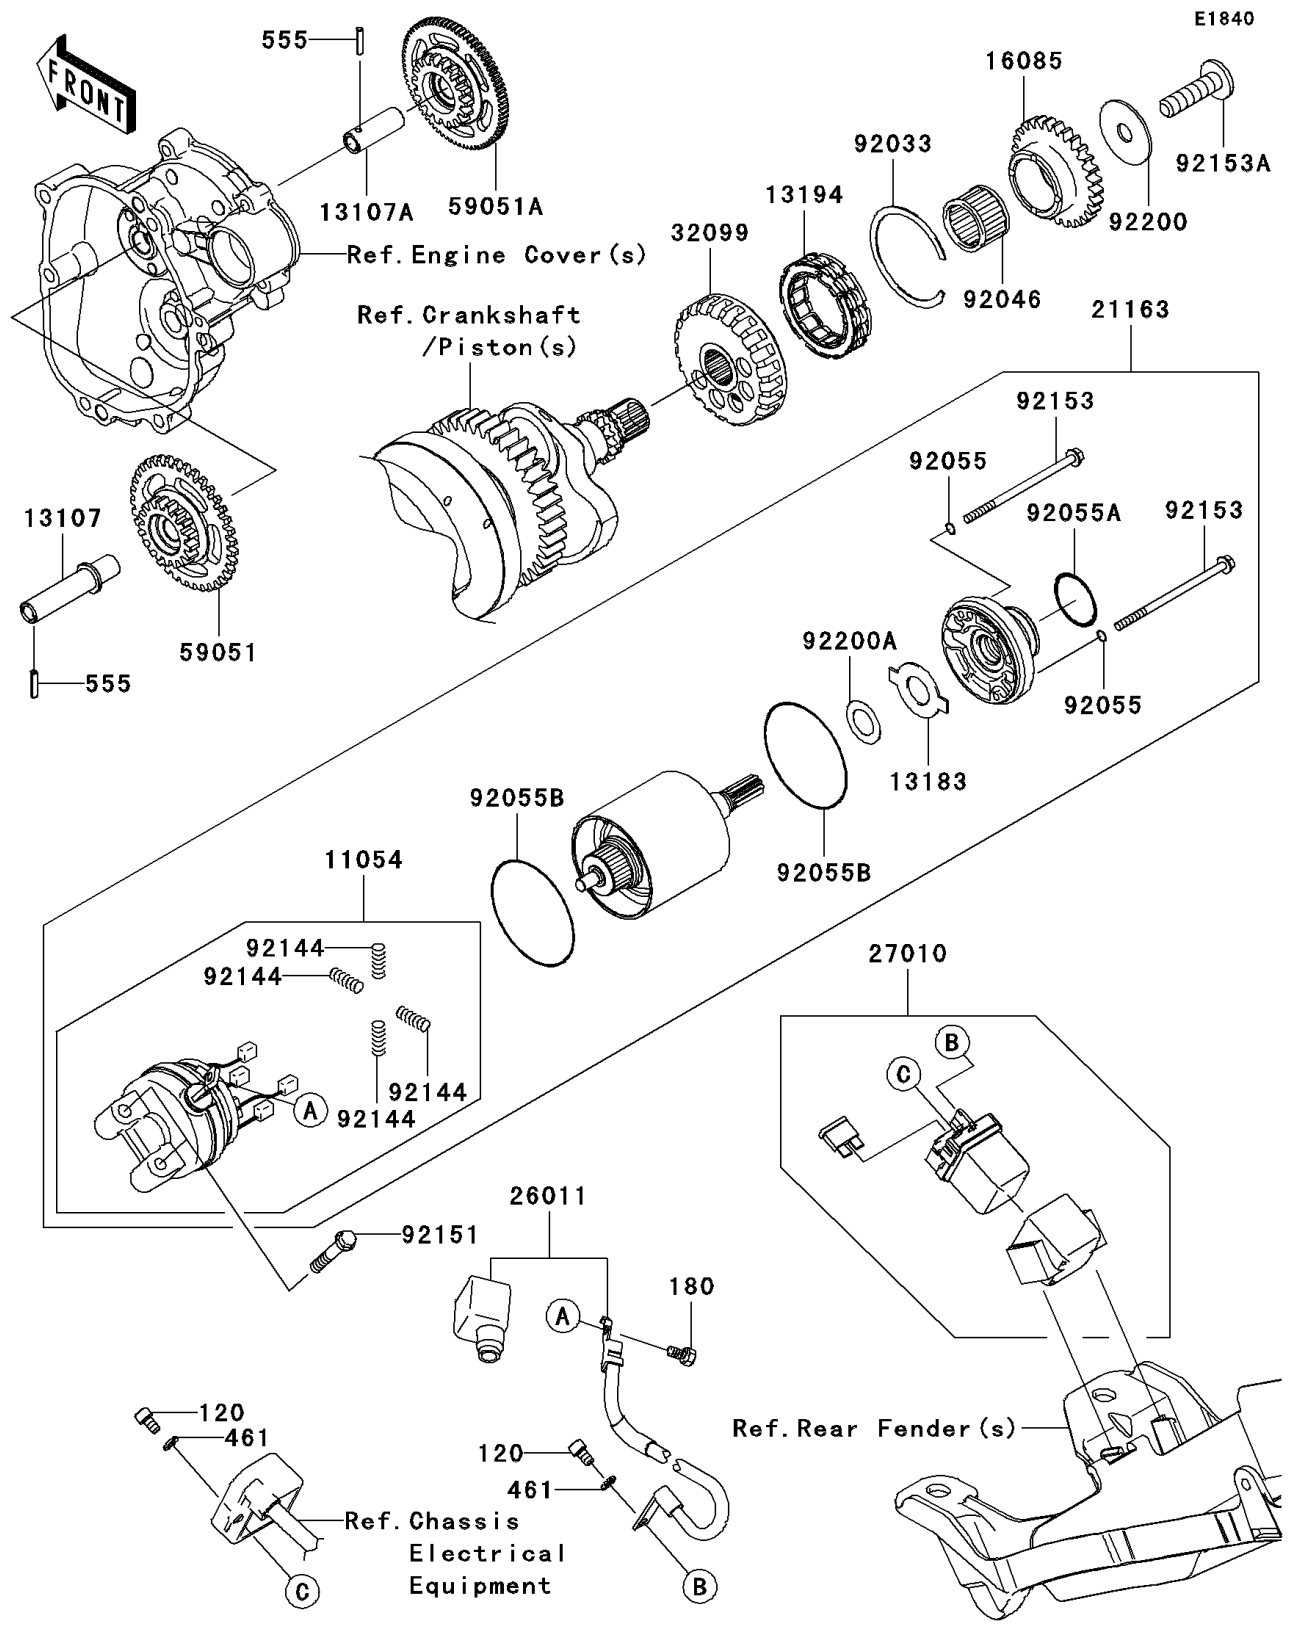

2009 Ninja® ZX™-6R PARTS DIAGRAM

Starter Motor

2009 Ninja® ZX™-6R PARTS LIST

Starter Motor

ITEM NAME	PART NUMBER	QUANTITY
BRACKET (Ref # 11054)	11054-1175	1
BOLT-SOCKET,5X10 (Ref # 120)	120CB0510	2
SHAFT,ONEWAY CLUTCH SIDE (Ref # 13107)	13107-0168	1
SHAFT,STARTER SIDE (Ref # 13107A)	13107-0174	1
PLATE (Ref # 13183)	13183-1460	1
CLUTCH-ONEWAY (Ref # 13194)	13194-3705	1
GEAR,29T (Ref # 16085)	16085-0101	1
BOLT-UPSET-WS,5X10 (Ref # 180)	180BA0510	1
STARTER-ELECTRIC (Ref # 21163)	21163-0041	1
WIRE-LEAD (Ref # 26011)	26011-0216	1
SWITCH (Ref # 27010)	27010-1380	1
CASE,STARTER CLUTCH (Ref # 32099)	32099-0026	1
WASHER-SPRING,5MM,BLACK (Ref # 461)	461DB0500	2
PIN-SPRING,3X16 (Ref # 555)	555A0316	2
GEAR-SPUR,ONEWAY CLUTCH SIDE (Ref # 59051)	59051-0093	1
GEAR-SPUR,STARTER SIDE (Ref # 59051A)	59051-0094	1
RING-SNAP (Ref # 92033)	92033-3731	1
BEARING-NEEDLE,RS263020 (Ref # 92046)	92046-0004	1
RING-O,STARTER (Ref # 92055)	92055-0013	2
RING-O (Ref # 92055A)	92055-0126	1
RING-O (Ref # 92055B)	92055-1455	2
SPRING,BRUSH (Ref # 92144)	92144-1423	4
BOLT,6X35 (Ref # 92151)	92151-1874	2
BOLT (Ref # 92153)	92153-0405	2
BOLT,TORX,10X38 (Ref # 92153A)	92153-1521	1
WASHER,10.5X37X1.6 (Ref # 92200)	92200-0238	1
WASHER (Ref # 92200A)	92200-1019	1