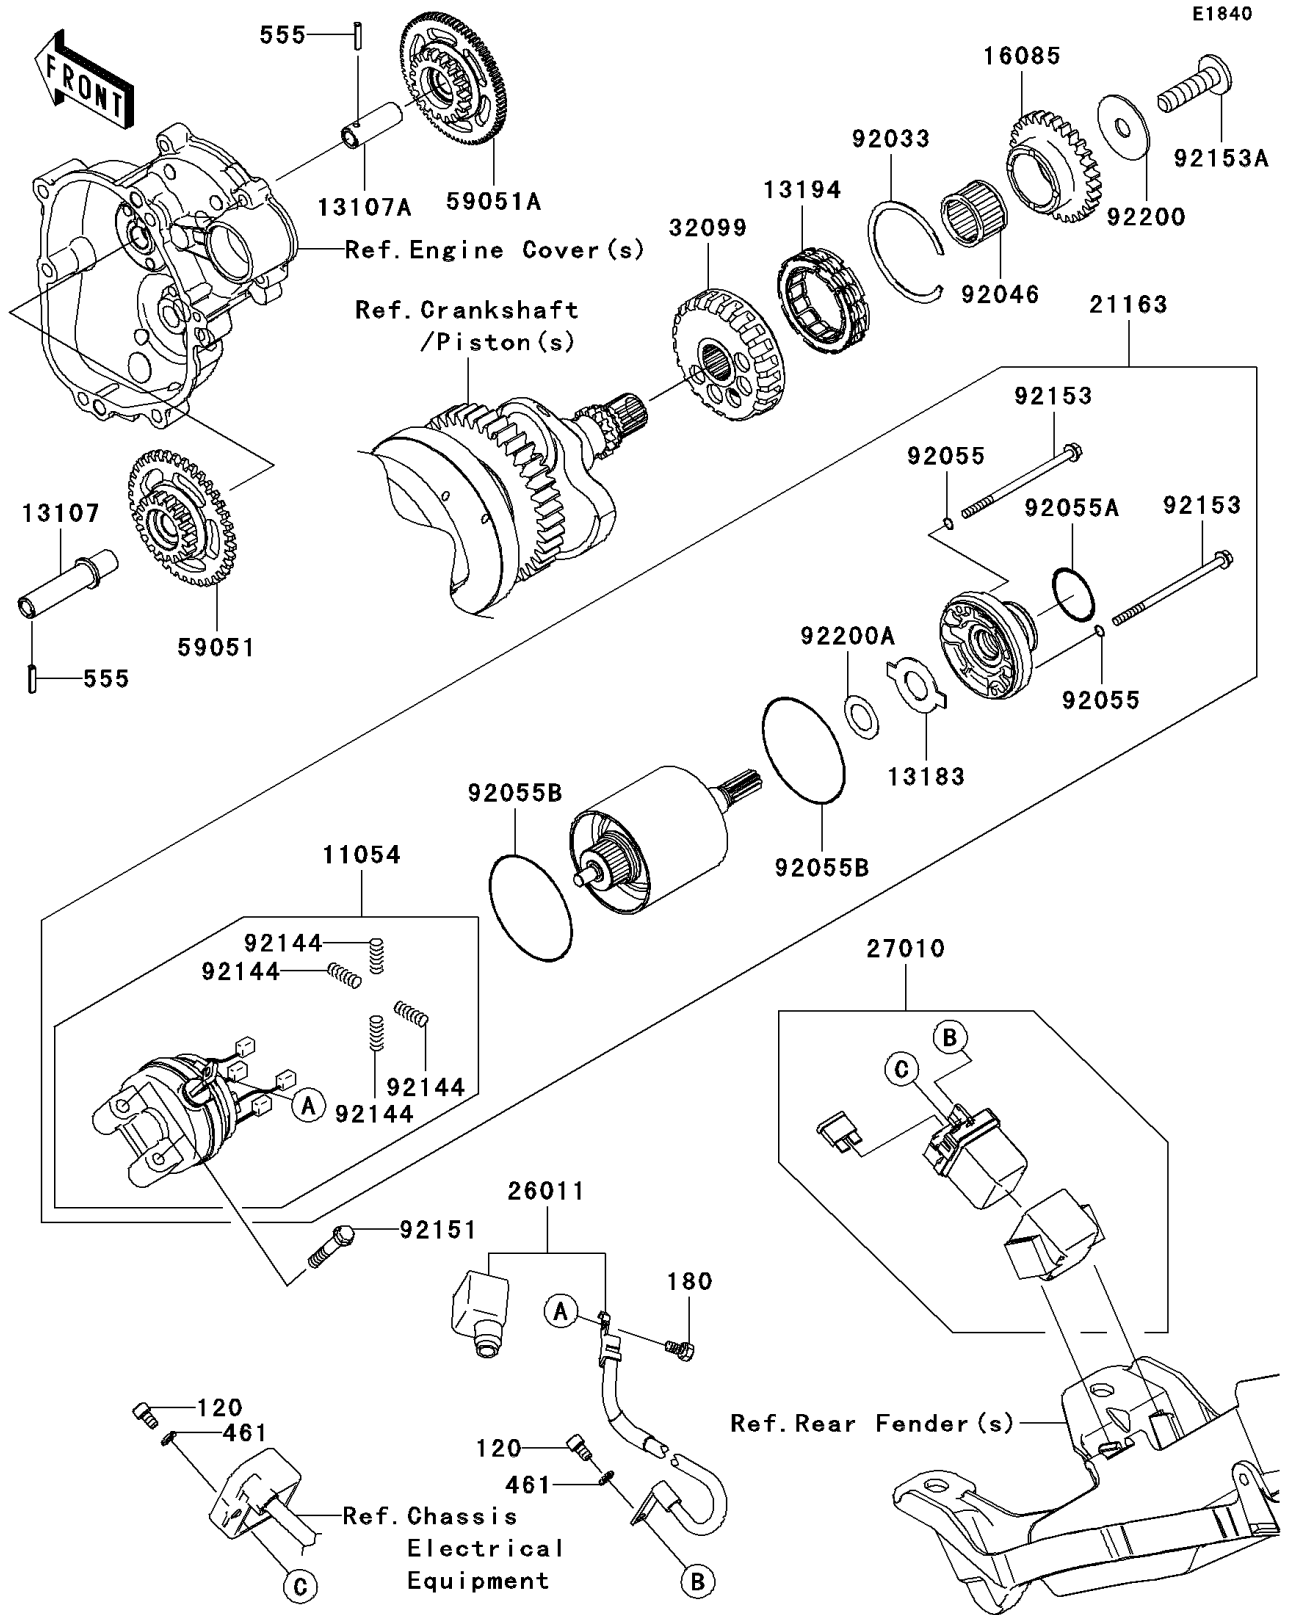

2010 Ninja® ZX™-6R PARTS DIAGRAM

Starter Motor

2010 Ninja® ZX™-6R PARTS LIST

Starter Motor

ITEM NAME	PART NUMBER	QUANTITY
BRACKET (Ref # 11054)	11054-1175	1
BOLT-SOCKET,5X10 (Ref # 120)	120CB0510	2
SHAFT,ONEWAY CLUTCH SIDE (Ref # 13107)	13107-0168	1
SHAFT,STARTER SIDE (Ref # 13107A)	13107-0174	1
PLATE (Ref # 13183)	13183-1460	1
CLUTCH-ONEWAY (Ref # 13194)	13194-3705	1
GEAR,29T (Ref # 16085)	16085-0101	1
BOLT-UPSET-WS,5X10 (Ref # 180)	180BA0510	1
STARTER-ELECTRIC (Ref # 21163)	21163-0041	1
WIRE-LEAD (Ref # 26011)	26011-0216	1
SWITCH (Ref # 27010)	27010-1380	1
CASE,STARTER CLUTCH (Ref # 32099)	32099-0026	1
WASHER-SPRING,5MM,BLACK (Ref # 461)	461DB0500	2
PIN-SPRING,3X16 (Ref # 555)	555A0316	2
GEAR-SPUR,ONEWAY CLUTCH SIDE (Ref # 59051)	59051-0093	1
GEAR-SPUR,STARTER SIDE (Ref # 59051A)	59051-0094	1
RING-SNAP (Ref # 92033)	92033-3731	1
BEARING-NEEDLE,RS263020 (Ref # 92046)	92046-0004	1
RING-O,STARTER (Ref # 92055)	92055-0013	2
RING-O (Ref # 92055A)	92055-0126	1
RING-O (Ref # 92055B)	92055-1455	2
SPRING,BRUSH (Ref # 92144)	92144-1423	4
BOLT,6X35 (Ref # 92151)	92151-1874	2
BOLT (Ref # 92153)	92153-0405	2
BOLT,TORX,10X38 (Ref # 92153A)	92153-1521	1
WASHER,10.5X37X1.6 (Ref # 92200)	92200-0238	1
WASHER (Ref # 92200A)	92200-1019	1