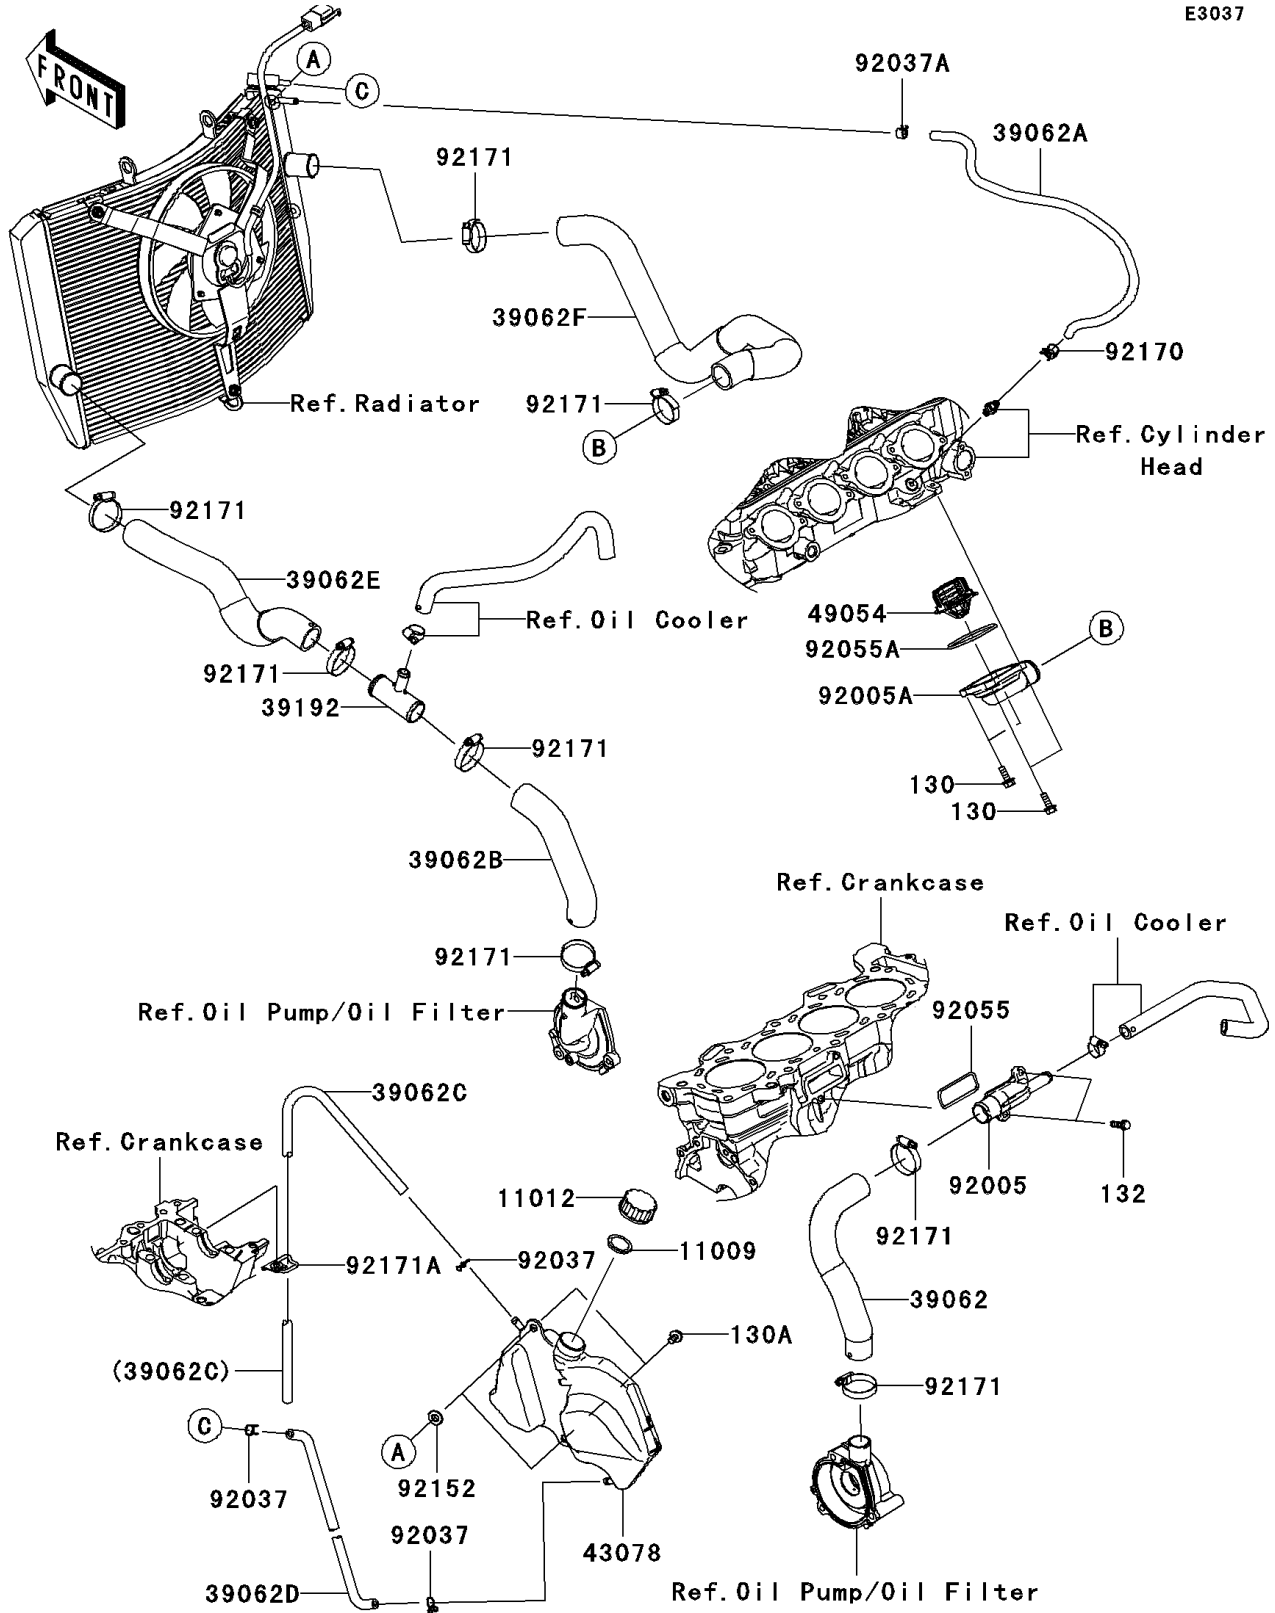

2010 Ninja® ZX™-6R PARTS DIAGRAM

Water Pipe

E3037

2010 Ninja® ZX™-6R PARTS LIST

Water Pipe

ITEM NAME	PART NUMBER	QUANTITY
GASKET,RESERVOIR TANK CAP (Ref # 11009)	11009-1145	1
CAP (Ref # 11012)	11012-1084	1
BOLT-FLANGED,5X14 (Ref # 130)	130BA0514	4
BOLT-FLANGED,6X14 (Ref # 130A)	130BA0614	2
BOLT-FLANGED-SMALL,6X20 (Ref # 132)	132BB0620	2
HOSE-COOLING,W.PUMP-CYLINDER (Ref # 39062)	39062-0155	1
HOSE-COOLING,RAD-HEAD (Ref # 39062A)	39062-0159	1
HOSE-COOLING,PIPE-W.PUMP (Ref # 39062B)	39062-0166	1
HOSE-COOLING,OVERFLOW (Ref # 39062C)	39062-0268	1
HOSE-COOLING,RESERVOIR (Ref # 39062D)	39062-0269	1
HOSE-COOLING,RAD.-W. PIPE (Ref # 39062E)	39062-0270	1
HOSE-COOLING,THERMO-RAD (Ref # 39062F)	39062-0271	1
PIPE-WATER (Ref # 39192)	39192-0100	1
RESERVOIR (Ref # 43078)	43078-0057	1
THERMOSTAT (Ref # 49054)	49054-1067	1
FITTING (Ref # 92005)	92005-0070	1
FITTING,THERMO CAP (Ref # 92005A)	92005-0076	1
CLAMP,TUBE (Ref # 92037)	92037-147	3
CLAMP,TUBE (Ref # 92037A)	92037-1505	1
RING-O (Ref # 92055)	92055-1402	1
RING-O,THERMOSTAT CAP (Ref # 92055A)	92055-1699	1
COLLAR (Ref # 92152)	92152-1414	2
CLAMP (Ref # 92170)	92170-1493	1
CLAMP (Ref # 92171)	92171-0179	8
CLAMP (Ref # 92171A)	92171-1925	1