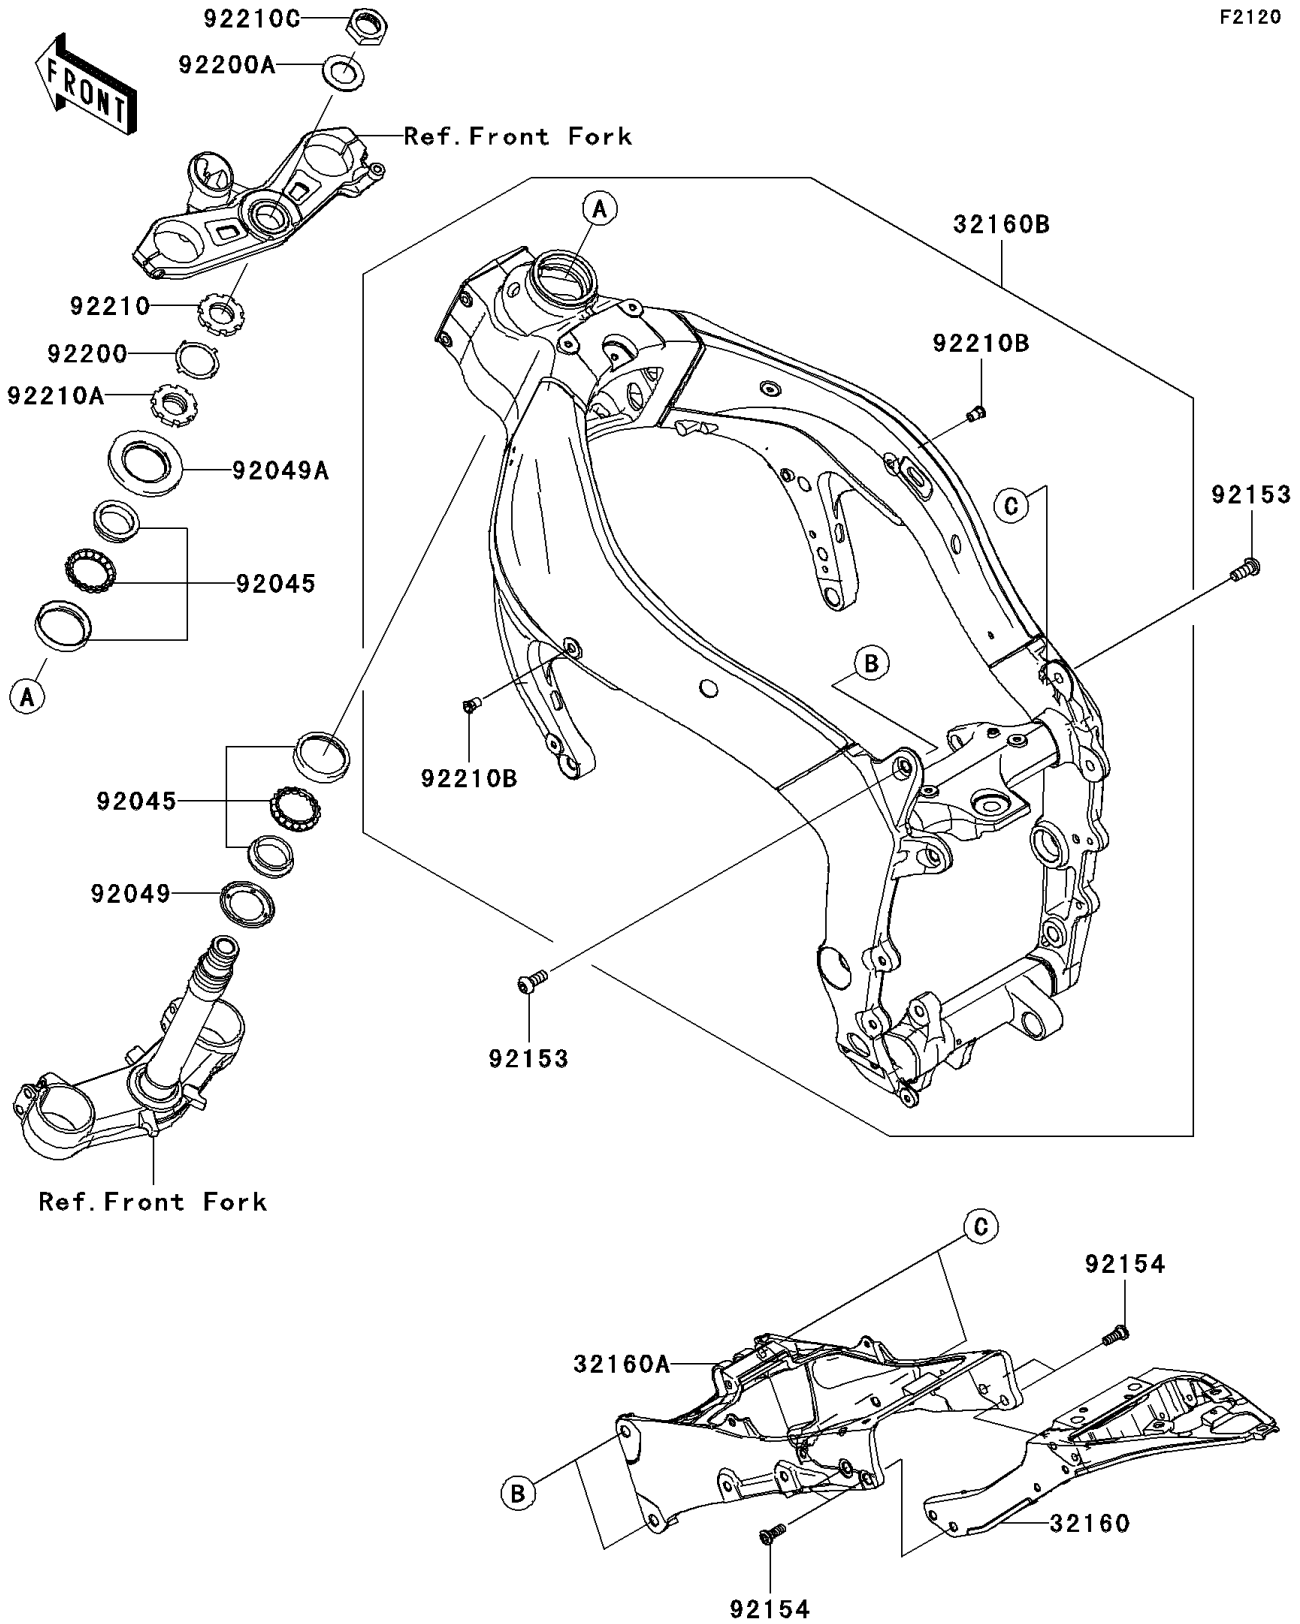

2010 Ninja® ZX™-6R PARTS DIAGRAM

Frame

F2120

2010 Ninja® ZX™-6R PARTS LIST

Frame

ITEM NAME	PART NUMBER	QUANTITY
FRAME-COMP,RR,RR (Ref # 32160)	32160-0398	1
FRAME-COMP,RR,FR (Ref # 32160A)	32160-0399	1
FRAME-COMP,FR (Ref # 32160B)	32160-0423	1
BEARING-BALL,SF07A17PX1V1 (Ref # 92045)	92045-1384	2
SEAL-OIL,DS35X55X4 (Ref # 92049)	92049-0022	1
SEAL-OIL,XMH 43 75 6.4J (Ref # 92049A)	92049-1382	1
BOLT,SOCKET,10X25 (Ref # 92153)	92153-1136	4
BOLT,SOCKET,8X23 (Ref # 92154)	92154-0077	4
WASHER (Ref # 92200)	92200-0036	1
WASHER,28.5X42X1.6 (Ref # 92200A)	92200-0209	1
NUT,35MM (Ref # 92210)	92210-0095	1
NUT,35MM (Ref # 92210A)	92210-0096	1
NUT,6MM (Ref # 92210B)	92210-0099	2
NUT,28MM (Ref # 92210C)	92210-0209	1