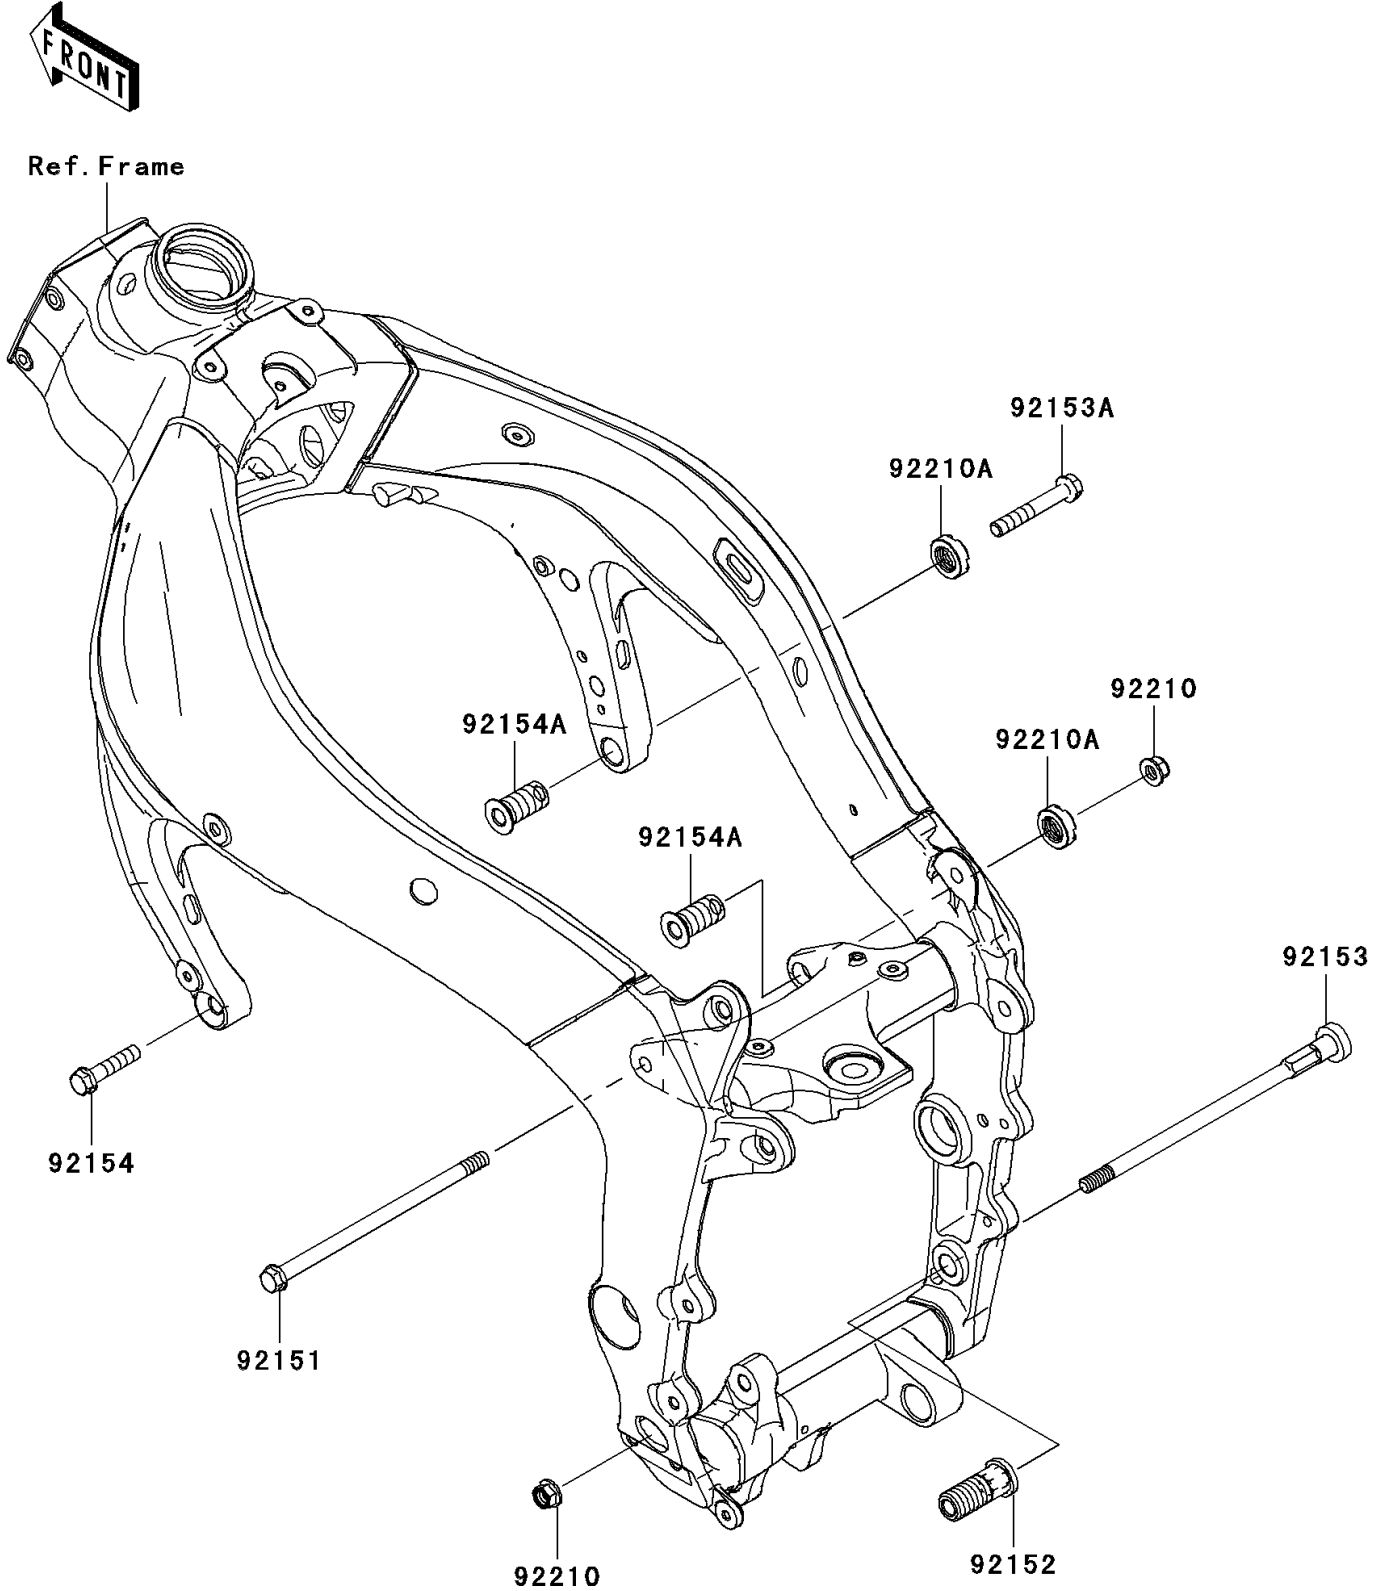

2009 Ninja® ZX™-6R PARTS DIAGRAM

Engine Mount

F2122

2009 Ninja® ZX™-6R PARTS LIST

Engine Mount

ITEM NAME	PART NUMBER	QUANTITY
BOLT,FLANGED,10X190 (Ref # 92151)	92151-1915	1
COLLAR,ENGINE MOUNT (Ref # 92152)	92152-0076	1
BOLT,SOCKET,10X227 (Ref # 92153)	92153-1328	1
BOLT,FLANGED,10X65 (Ref # 92153A)	92153-1931	1
BOLT,FLANGED,10X40 (Ref # 92154)	92154-0094	1
BOLT,ENGINE MOUNT,18MM (Ref # 92154A)	92154-0249	2
NUT,LOCK,FLANGED,10MM (Ref # 92210)	92210-1139	2
NUT,CASTLE,18MM (Ref # 92210A)	92210-1390	2