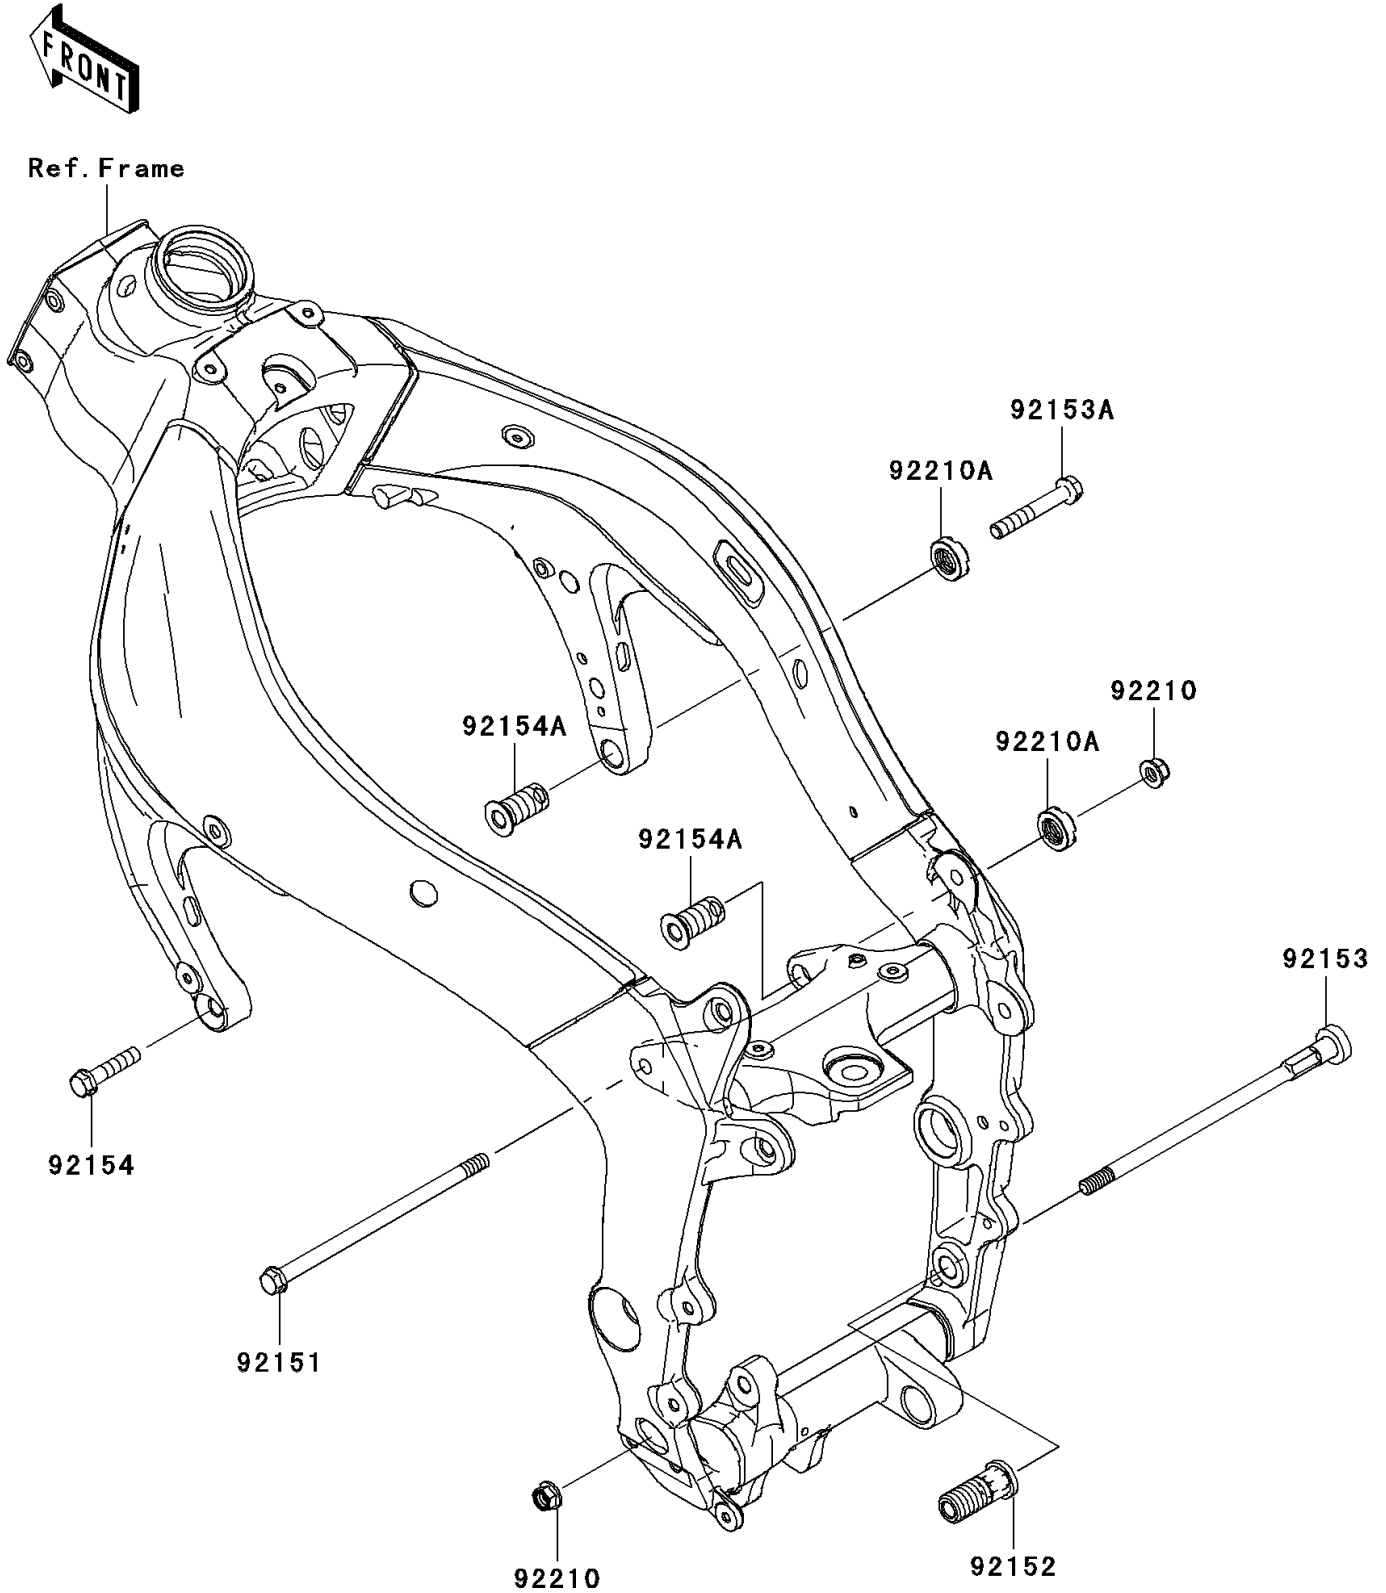

2009 Ninja ZX-6R Monster Energy PARTS DIAGRAM

Engine Mount

F2122

2009 Ninja ZX-6R Monster Energy PARTS LIST

Engine Mount

ITEM NAME	PART NUMBER	QUANTITY
BOLT,FLANGED,10X190 (Ref # 92151)	92151-1915	1
COLLAR,ENGINE MOUNT (Ref # 92152)	92152-0076	1
BOLT,SOCKET,10X227 (Ref # 92153)	92153-1328	1
BOLT,FLANGED,10X65 (Ref # 92153A)	92153-1931	1
BOLT,FLANGED,10X40 (Ref # 92154)	92154-0094	1
BOLT,ENGINE MOUNT,18MM (Ref # 92154A)	92154-0249	2
NUT,LOCK,FLANGED,10MM (Ref # 92210)	92210-1139	2
NUT,CASTLE,18MM (Ref # 92210A)	92210-1390	2