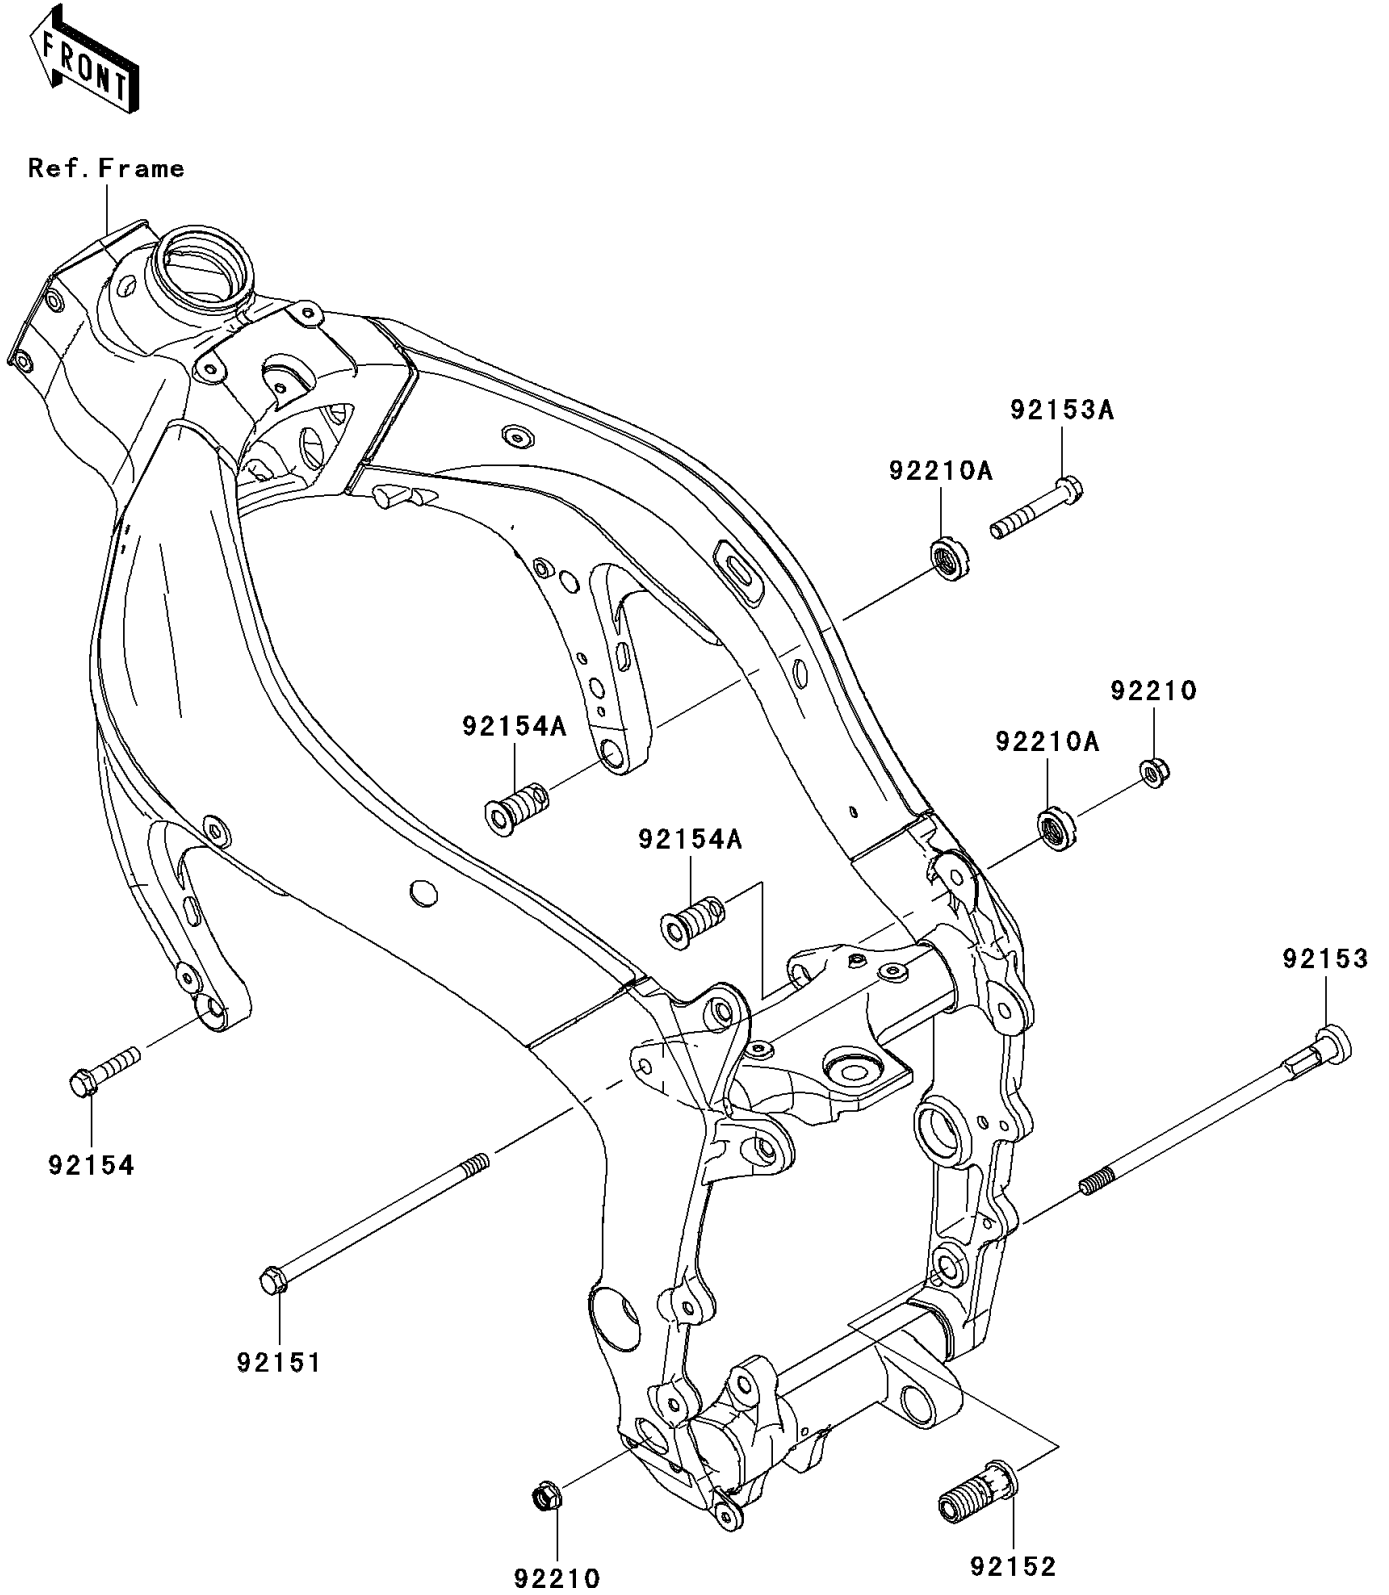

2010 Ninja® ZX™-6R PARTS DIAGRAM

Engine Mount

F2122

2010 Ninja® ZX™-6R PARTS LIST

Engine Mount

ITEM NAME	PART NUMBER	QUANTITY
-----------	-------------	----------