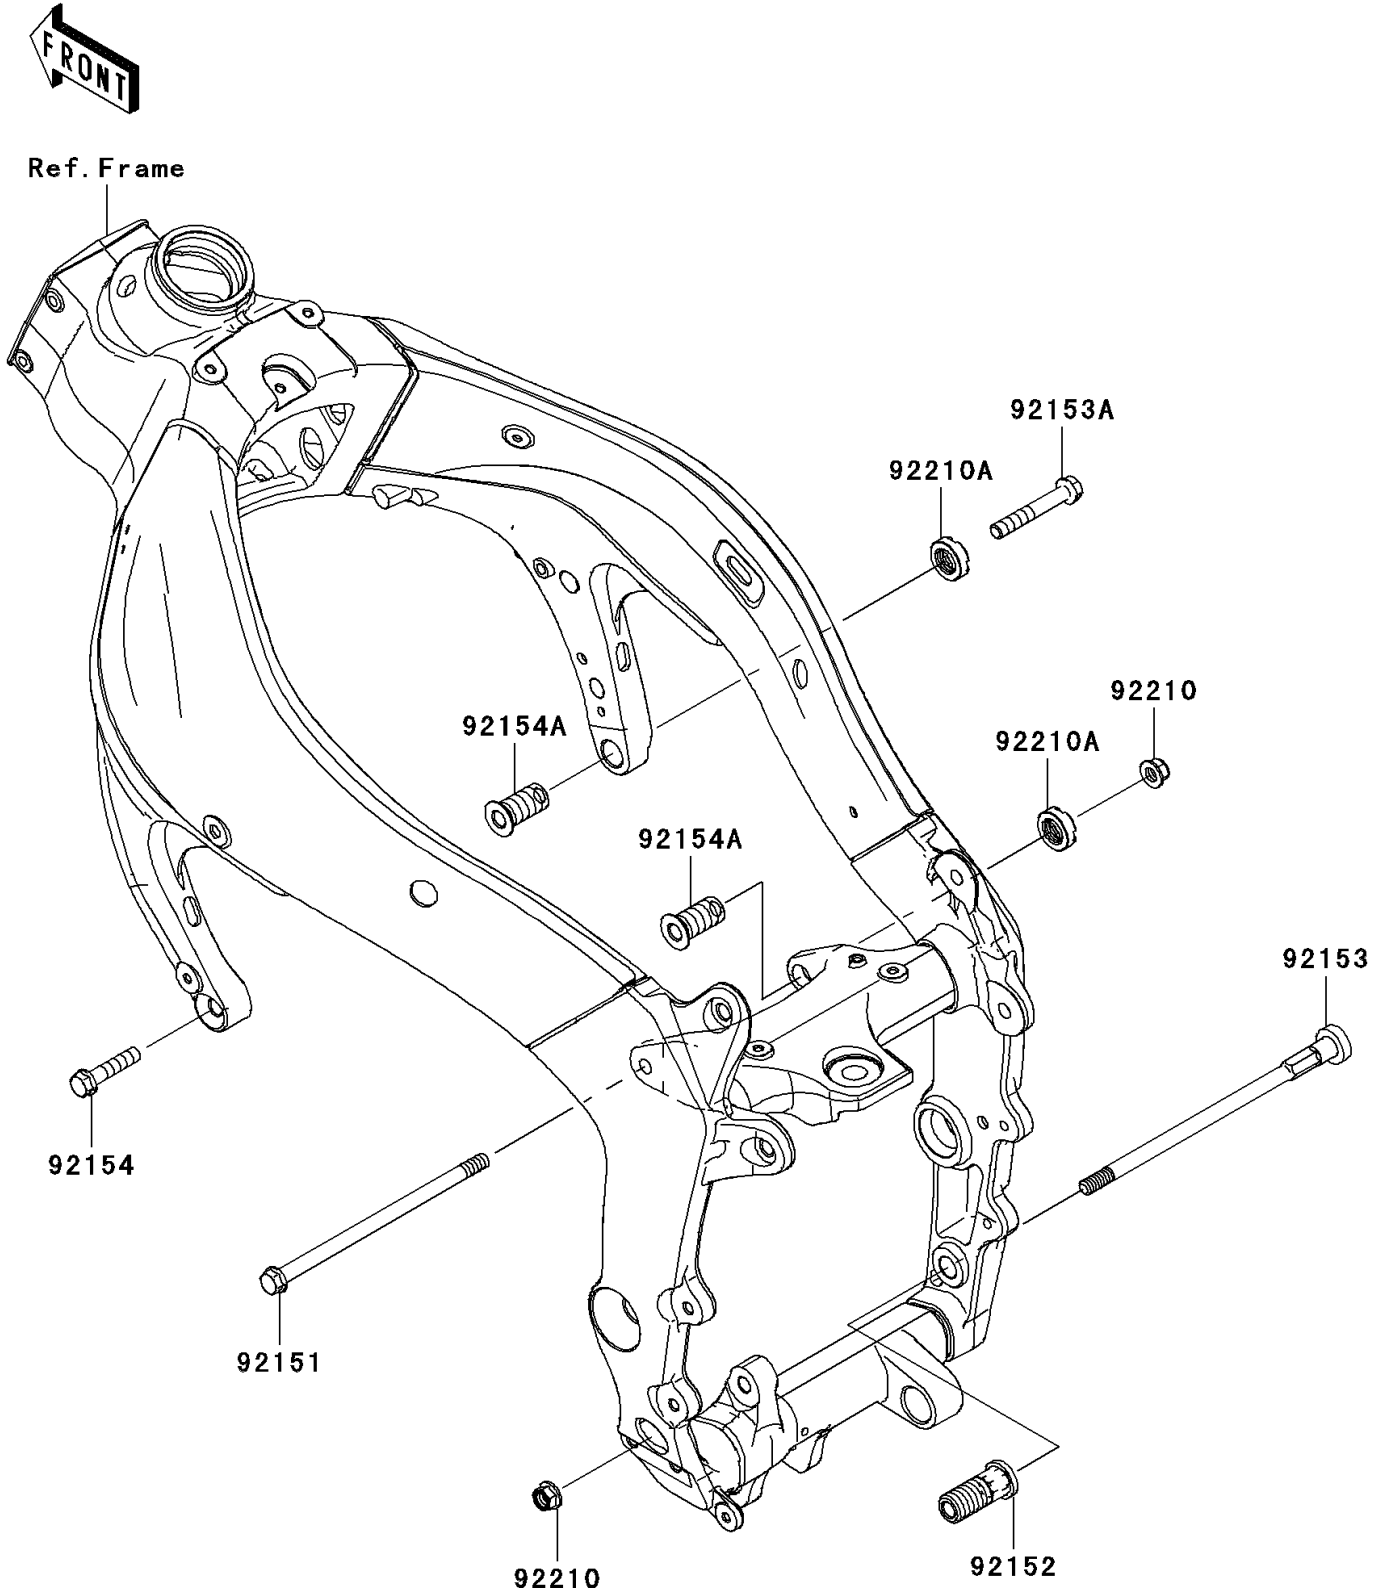

# 2010 Ninja<sup>®</sup> ZX<sup>™</sup>-6R PARTS DIAGRAM

Engine Mount

F2122

## 2010 Ninja® ZX™-6R PARTS LIST

### Engine Mount

ITEM NAME	PART NUMBER	QUANTITY
BOLT,FLANGED,10X190 (Ref # 92151)	92151-1915	1
COLLAR,ENGINE MOUNT (Ref # 92152)	92152-0076	1
BOLT,SOCKET,10X227 (Ref # 92153)	92153-1328	1
BOLT,FLANGED,10X65 (Ref # 92153A)	92153-1931	1
BOLT,FLANGED,10X40 (Ref # 92154)	92154-0094	1
BOLT,ENGINE MOUNT,18MM (Ref # 92154A)	92154-0249	2
NUT,LOCK,FLANGED,10MM (Ref # 92210)	92210-1139	2
NUT,CASTLE,18MM (Ref # 92210A)	92210-1390	2