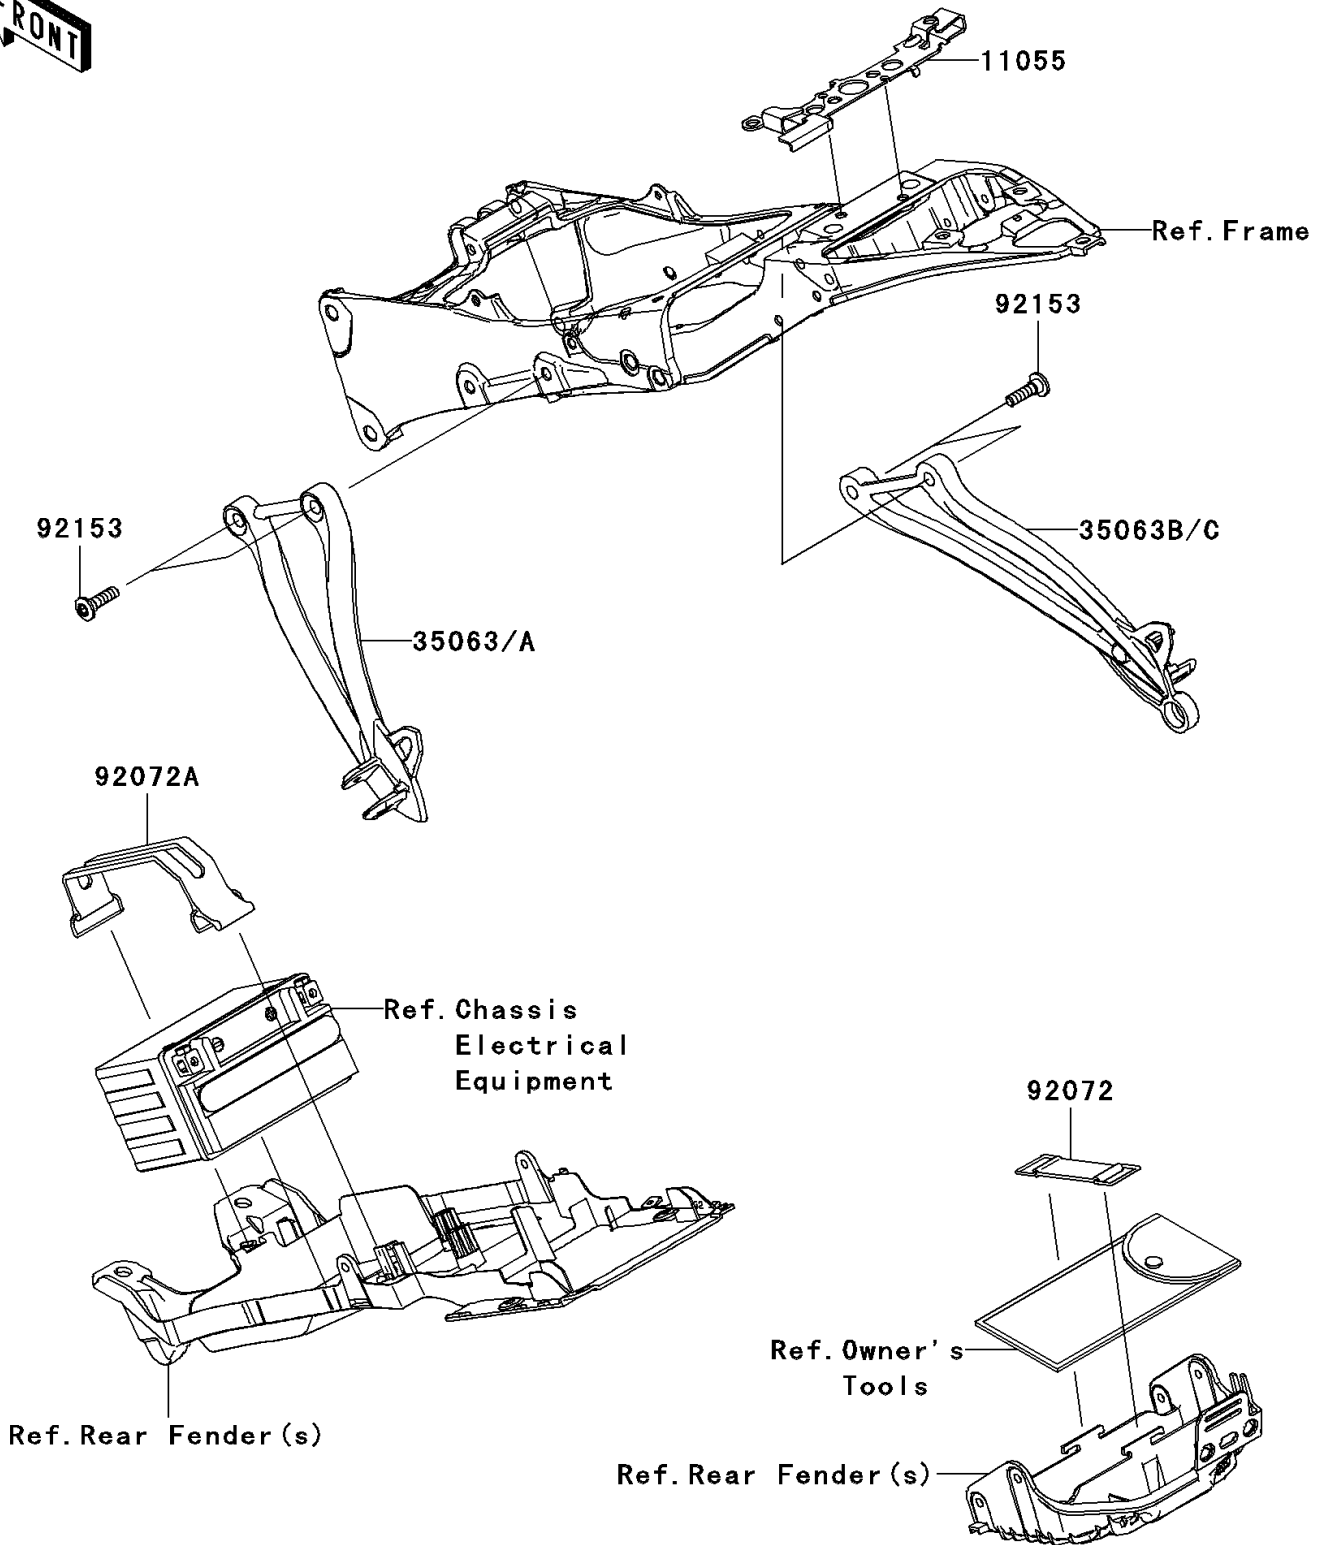

2009 Ninja ZX-6R Monster Energy PARTS DIAGRAM

Frame Fittings(Rear)

F2131

2009 Ninja ZX-6R Monster Energy PARTS LIST

Frame Fittings(Rear)

ITEM NAME	PART NUMBER	QUANTITY
BRACKET,HELMET HOLDER (Ref # 11055)	11055-1011	1
STAY,RR,LH,F.S.BLACK (Ref # 35063)	35063-0444-11E	1
STAY,RR,RH,F.S.BLACK (Ref # 35063B)	35063-0445-11E	1
BAND (Ref # 92072)	92072-012	1
BAND,L=168 (Ref # 92072A)	92072-1306	1
BOLT,SOCKET,8X30 (Ref # 92153)	92153-1630	4