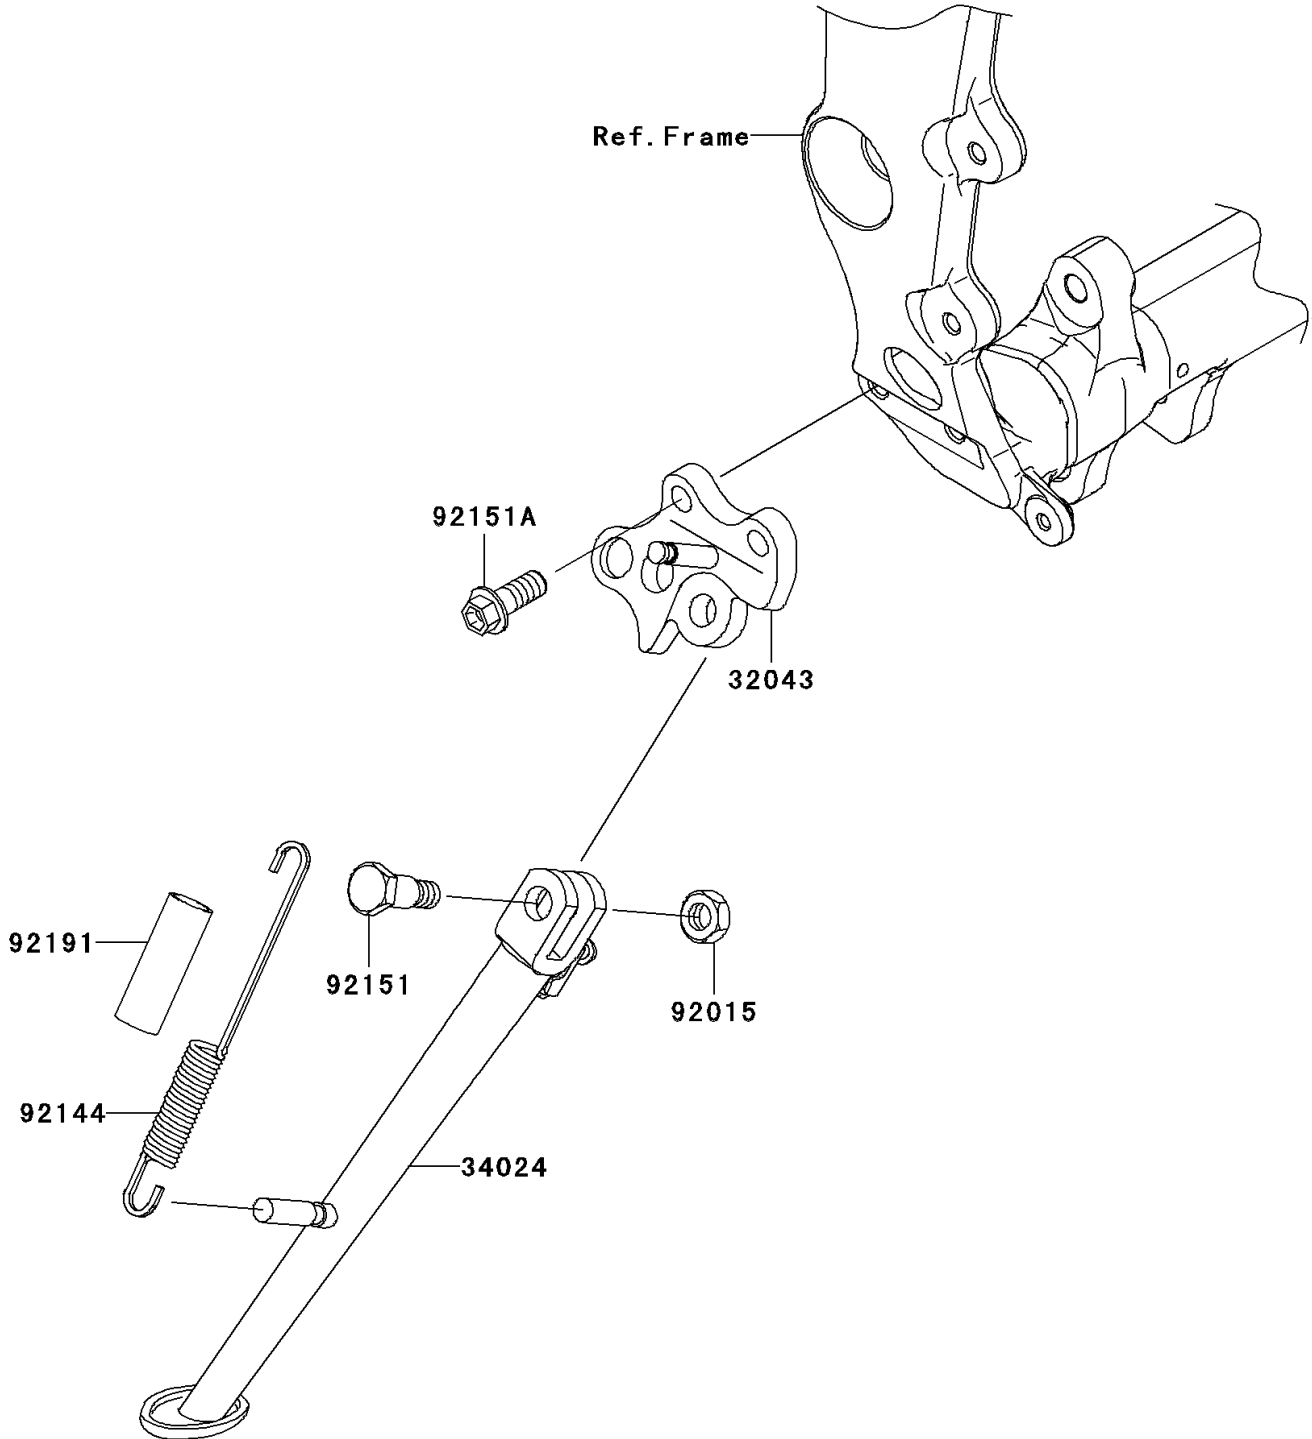

2010 Ninja® ZX™-6R PARTS DIAGRAM

Stand(s)

F2190

2010 Ninja® ZX™-6R PARTS LIST

Stand(s)

ITEM NAME	PART NUMBER	QUANTITY
BRACKET-STAND,SIDE,F.S.BLACK (Ref # 32043)	32043-0059-18R	1
STAND-SIDE (Ref # 34024)	34024-0065	1
NUT,LOCK,10MM,BLACK (Ref # 92015)	92015-1188	1
SPRING,SIDE STAND (Ref # 92144)	92144-1818	1
BOLT,SIDE STAND (Ref # 92151)	92151-1797	1
BOLT,FLANGED,10X25 (Ref # 92151A)	92151-1802	2
TUBE,13X16X60 (Ref # 92191)	92191-1001	1