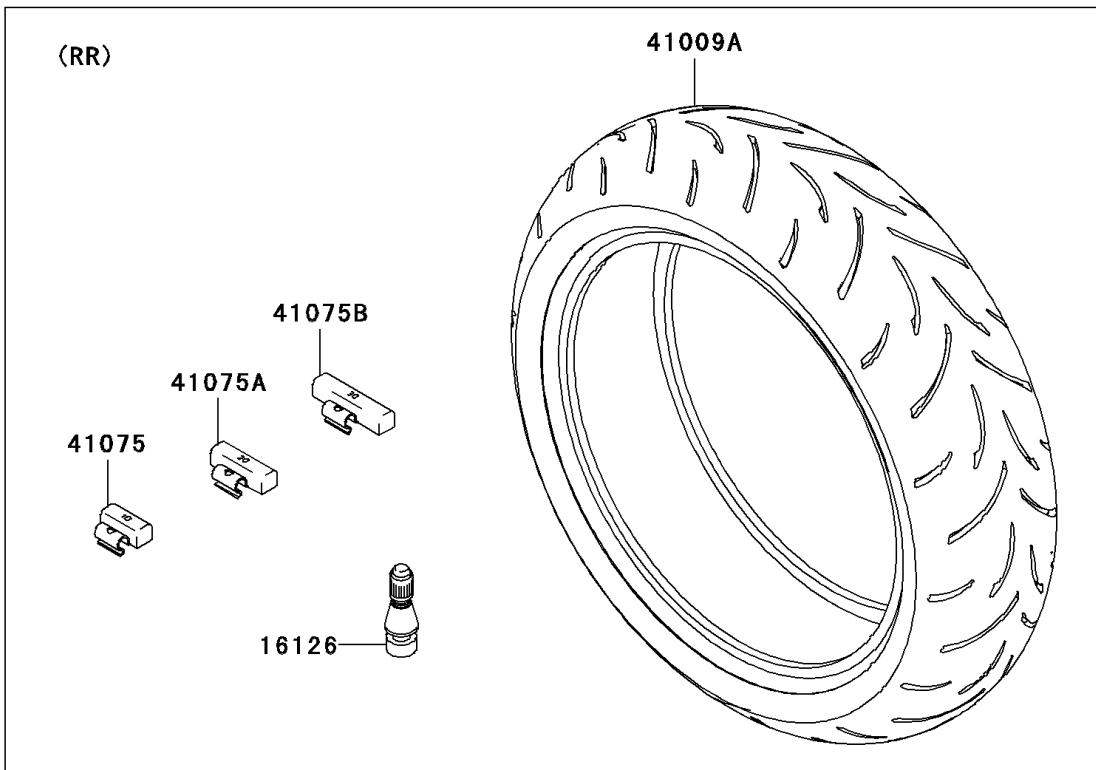

2010 Ninja® ZX™-6R PARTS DIAGRAM

Tires

F2210

2010 Ninja® ZX™-6R PARTS LIST

Tires

ITEM NAME	PART NUMBER	QUANTITY
VALVE,TIRE (Ref # 16126)	16126-1140	2
TIRE,FR,120/70ZR17(58W),BT016F (Ref # 41009)	41009-0223	1
TIRE,RR,180/55ZR17(73W),BT016R (Ref # 41009A)	41009-0224	1
BALANCER-WHEEL,10G,SILVER (Ref # 41075)	41075-0007	AR
BALANCER-WHEEL,20G,SILVER (Ref # 41075A)	41075-0008	AR
BALANCER-WHEEL,30G,SILVER (Ref # 41075B)	41075-0009	AR