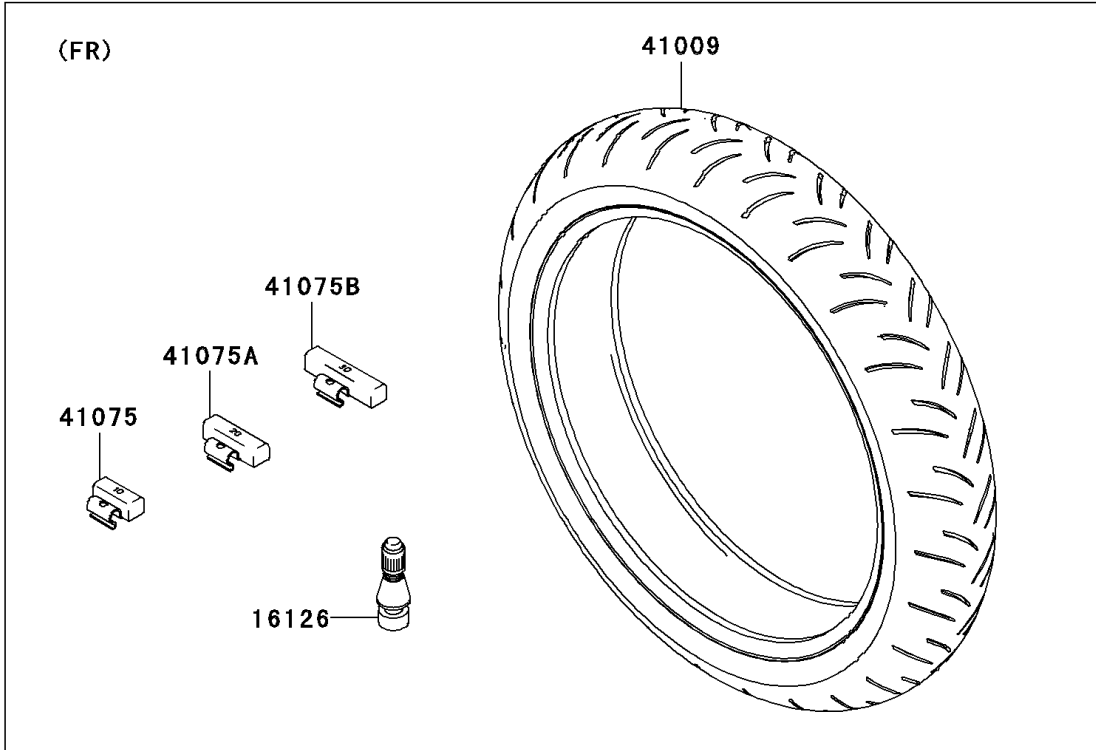

2010 Ninja® ZX™-6R PARTS DIAGRAM

Tires

F2210

2010 Ninja® ZX™-6R PARTS LIST

Tires

ITEM NAME	PART NUMBER	QUANTITY
VALVE,TIRE (Ref # 16126)	16126-1140	2
TIRE,FR,120/70ZR17(58W),BT016F (Ref # 41009)	41009-0223	1
TIRE,RR,180/55ZR17(73W),BT016R (Ref # 41009A)	41009-0224	1
BALANCER-WHEEL,10G,SILVER (Ref # 41075)	41075-0007	AR
BALANCER-WHEEL,20G,SILVER (Ref # 41075A)	41075-0008	AR
BALANCER-WHEEL,30G,SILVER (Ref # 41075B)	41075-0009	AR