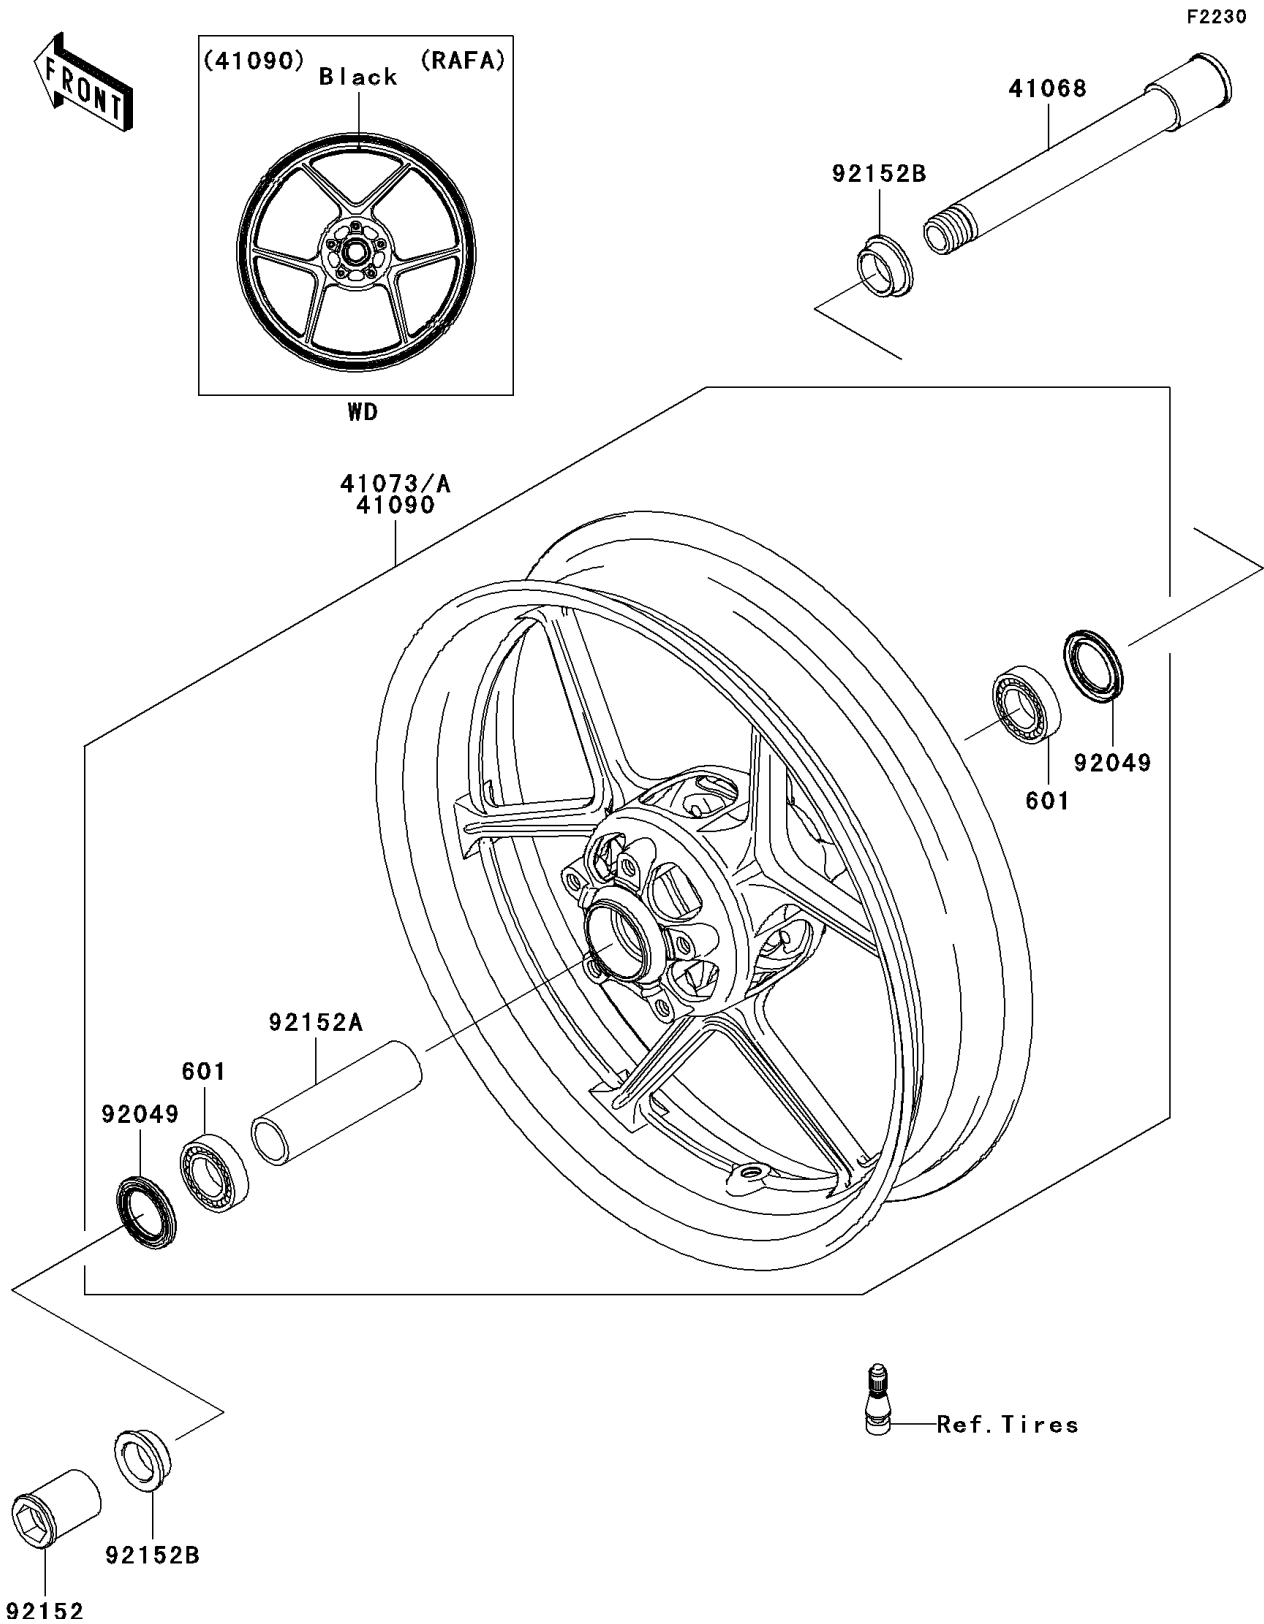

2010 Ninja® ZX™-6R PARTS DIAGRAM

Front Wheel

2010 Ninja® ZX™-6R PARTS LIST

Front Wheel

ITEM NAME	PART NUMBER	QUANTITY
AXLE,FR (Ref # 41068)	41068-0034	1
WHEEL-ASSY,FR,G.BLACK,WD (Ref # 41090)	41090-5241-18F	1
BEARING-BALL,#6005UU (Ref # 601)	601B6005UU	2
SEAL-OIL,BJN-C2 32X47X5 (Ref # 92049)	92049-0050	2
COLLAR,FR AXLE,LH,L=44.5 (Ref # 92152)	92152-0240	1
COLLAR,FR HUB,L=115 (Ref # 92152A)	92152-0242	1
COLLAR,25X32X13 (Ref # 92152B)	92152-0289	2