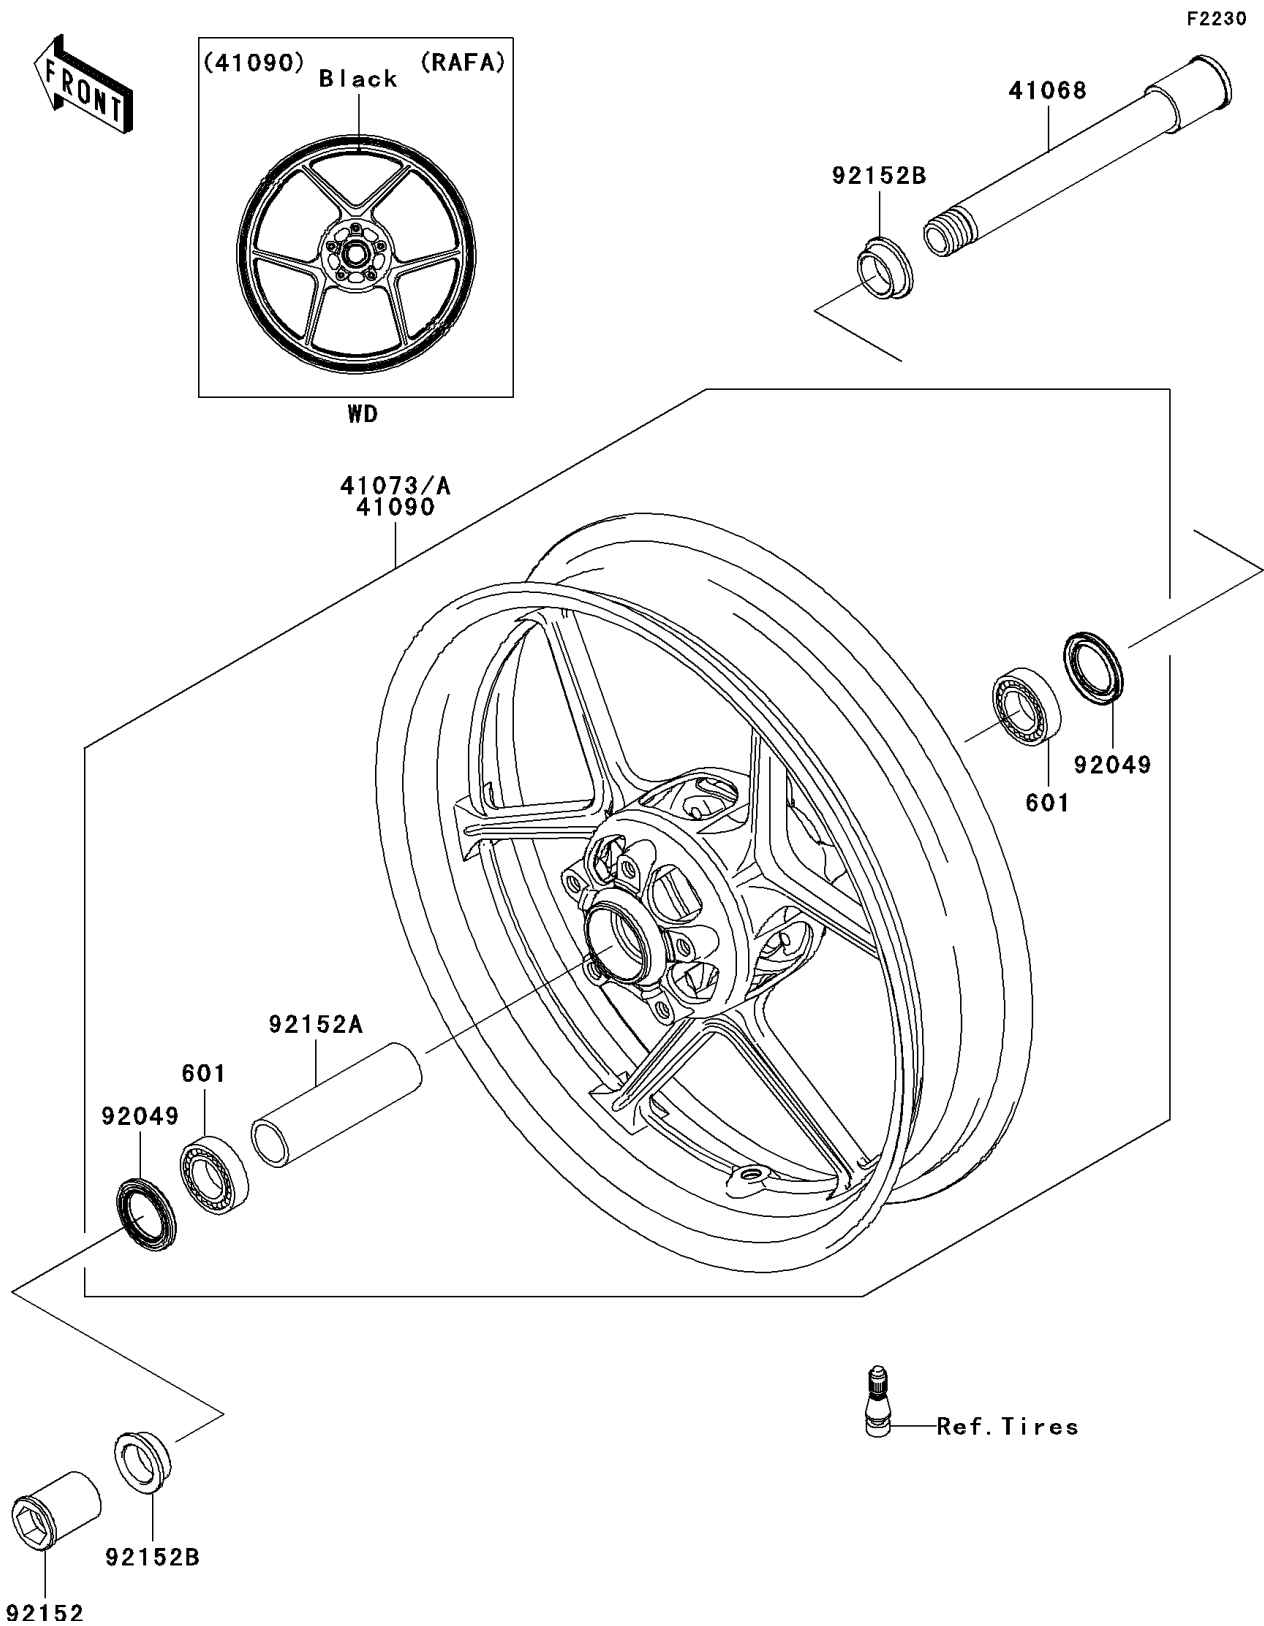

2011 NINJA® ZX™-6R PARTS DIAGRAM

Front Wheel

2011 NINJA® ZX™-6R PARTS LIST

Front Wheel

ITEM NAME	PART NUMBER	QUANTITY
AXLE,FR (Ref # 41068)	41068-0034	1
WHEEL-ASSY,FR,G.BLACK (Ref # 41073)	41073-0129-18F	1
BEARING-BALL,#6005UU (Ref # 601)	601B6005UU	2
SEAL-OIL,BJN-C2 32X47X5 (Ref # 92049)	92049-0050	2
COLLAR,FR AXLE,LH,L=44.5 (Ref # 92152)	92152-0240	1
COLLAR,FR HUB,L=115 (Ref # 92152A)	92152-0242	1
COLLAR,25X32X13 (Ref # 92152B)	92152-0289	2