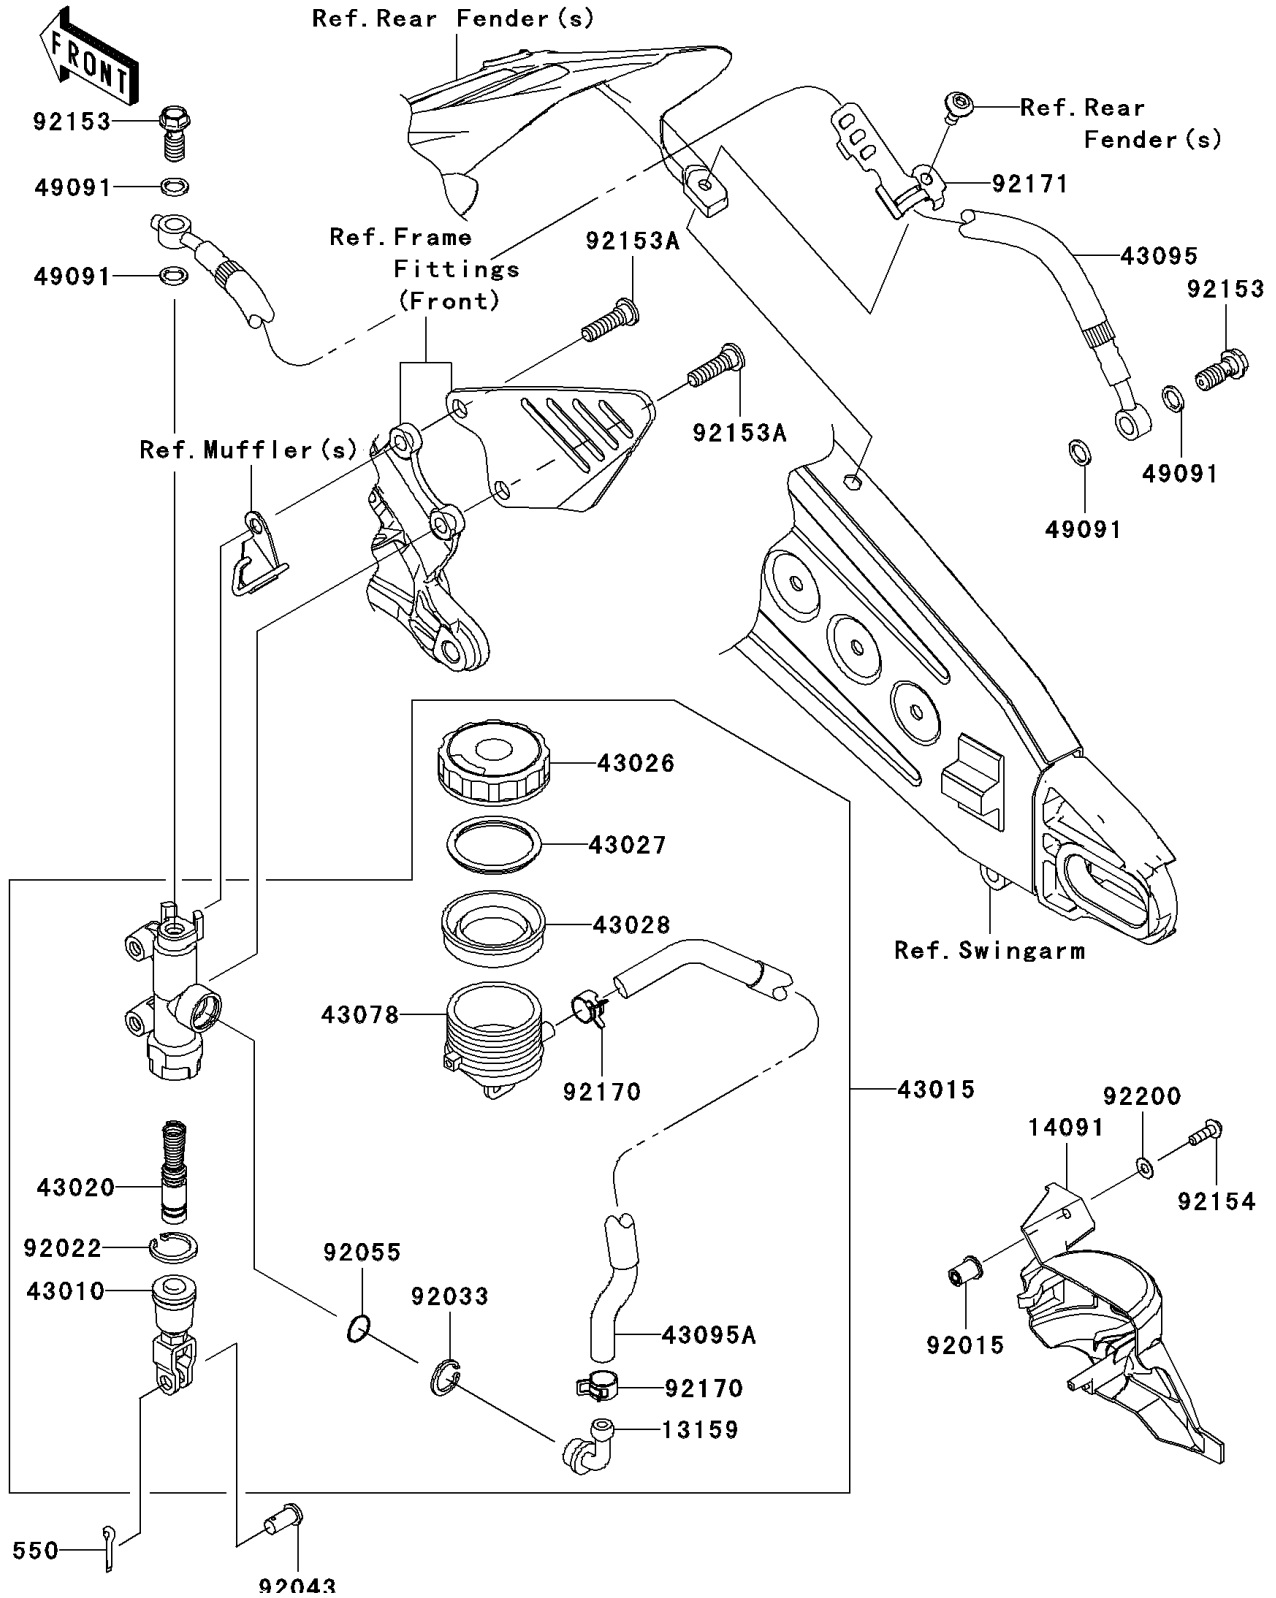

2010 Ninja® ZX™-6R PARTS DIAGRAM

Rear Master Cylinder

F2293

2010 Ninja® ZX™-6R PARTS LIST

Rear Master Cylinder

ITEM NAME	PART NUMBER	QUANTITY
CONNECTOR (Ref # 13159)	13159-1056	1
COVER,RESERVOIR TANK (Ref # 14091)	14091-1698	1
ROD-ASSY-BRAKE (Ref # 43010)	43010-1062	1
CYLINDER-ASSY-MASTER,RR (Ref # 43015)	43015-0126	1
PISTON-COMP-BRAKE (Ref # 43020)	43020-1094	1
CAP-BRAKE (Ref # 43026)	43026-1051	1
PLATE-DIAPHRAGM (Ref # 43027)	43027-1051	1
DIAPHRAGM,MASTER CYLINDER (Ref # 43028)	43028-1057	1
RESERVOIR (Ref # 43078)	43078-1101	1
HOSE-BRAKE,RR (Ref # 43095)	43095-0447	1
HOSE-BRAKE,RR M/CYLINDER (Ref # 43095A)	43095-0467	1
WASHER-SEAL,10.1X14.5X1.5 (Ref # 49091)	49091-0001	4
PIN-COTTER,2.0X15 (Ref # 550)	550AA2015	1
NUT,WELL,5MM (Ref # 92015)	92015-1757	1
WASHER,CIRCRIP (Ref # 92022)	92022-1601	1
RING-SNAP,20.5MM (Ref # 92033)	92033-1186	1
PIN,8X17 (Ref # 92043)	92043-0104	1
RING-O,MASTER CYLINDER (Ref # 92055)	92055-1251	1
BOLT,OIL,L=23 (Ref # 92153)	92153-0627	2
BOLT,SOCKET,8X30 (Ref # 92153A)	92153-1624	2
BOLT,SOCKET,5X16 (Ref # 92154)	92154-0209	1
CLAMP,HOSE (Ref # 92170)	92170-1091	2
CLAMP,BRAKE HOSE (Ref # 92171)	92171-1896	1
WASHER,NYLONE,5.3X11.5X0.5 (Ref # 92200)	92200-0006	1