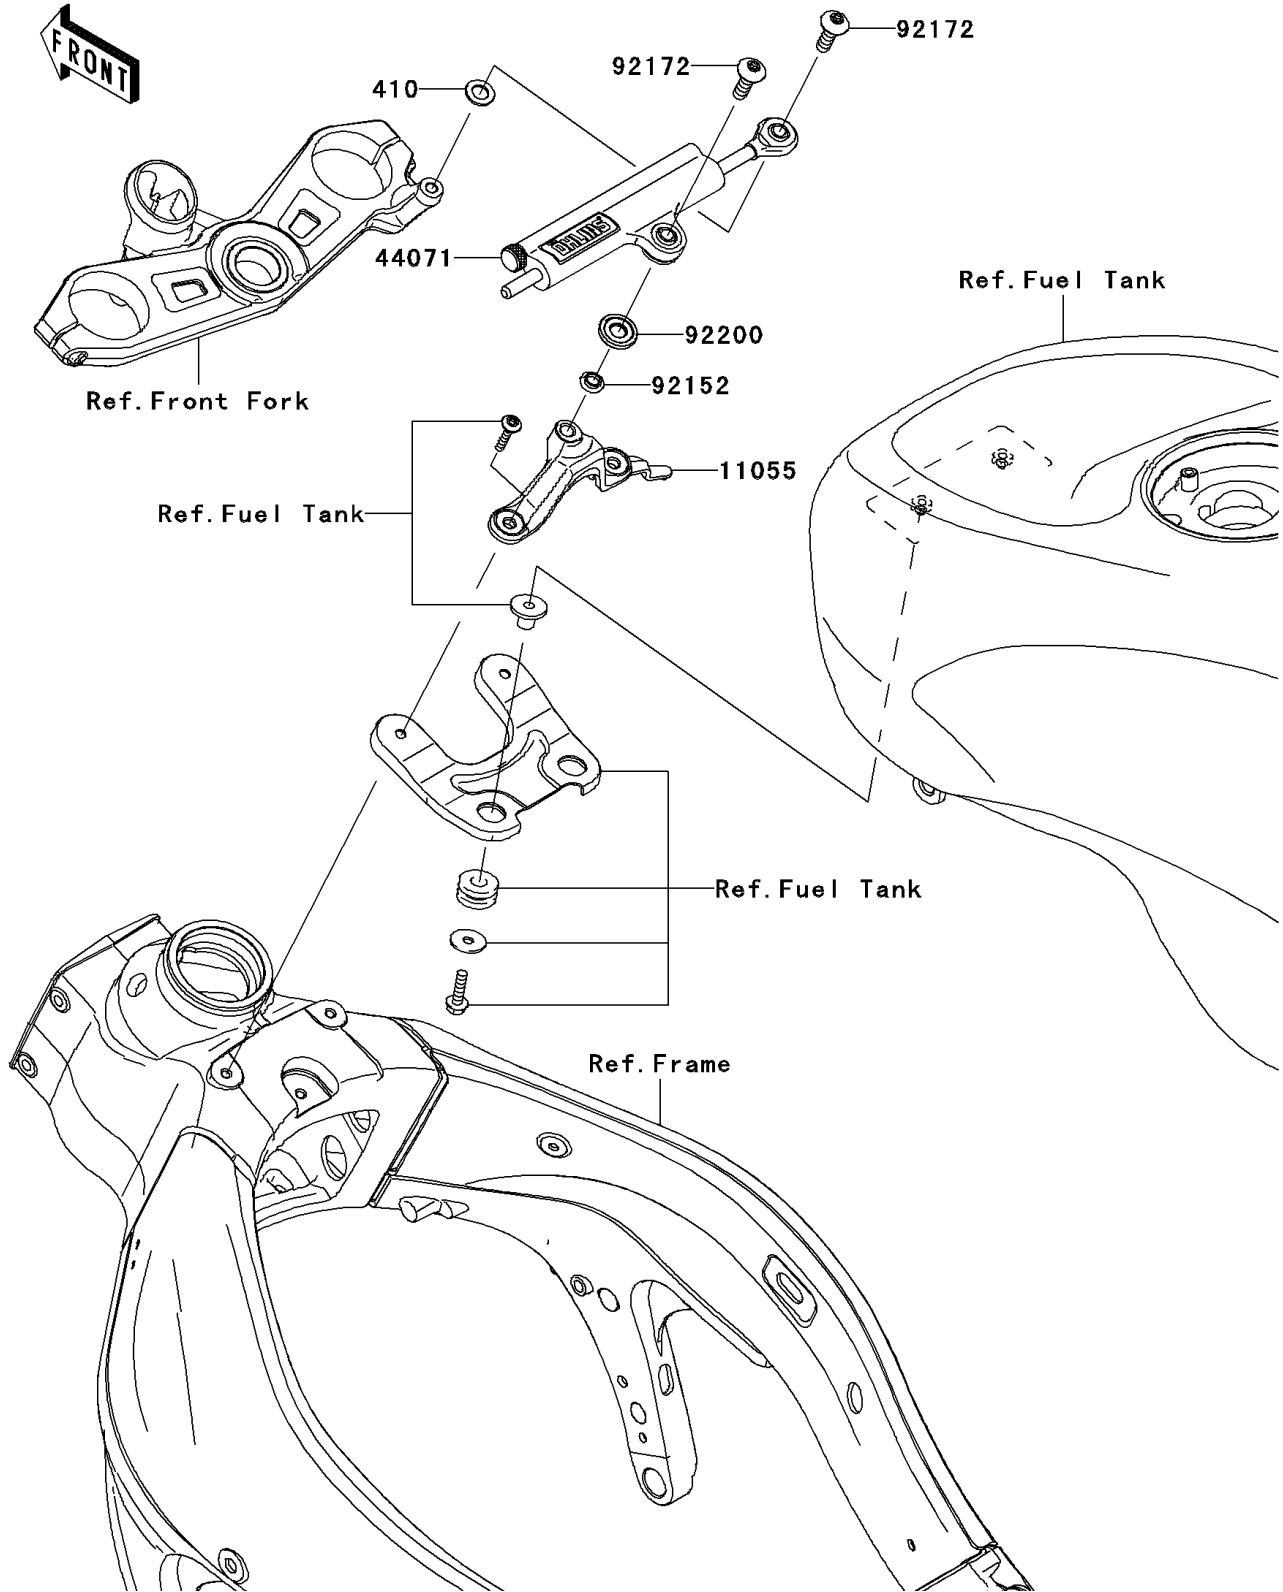

2009 Ninja® ZX™-6R PARTS DIAGRAM

Steering Damper

F2313

2009 Ninja® ZX™ -6R PARTS LIST

Steering Damper

ITEM NAME	PART NUMBER	QUANTITY
BRACKET,STEERING DAMPER (Ref # 11055)	11055-1147	1
WASHER-PLAIN-SMALL,8MM (Ref # 410)	410AA0800	1
DAMPER-ASSY,STEERING (Ref # 44071)	44071-0412	1
COLLAR,L=3.3 (Ref # 92152)	92152-0834	1
SCREW,8X26 (Ref # 92172)	92172-0269	2
WASHER (Ref # 92200)	92200-0293	1