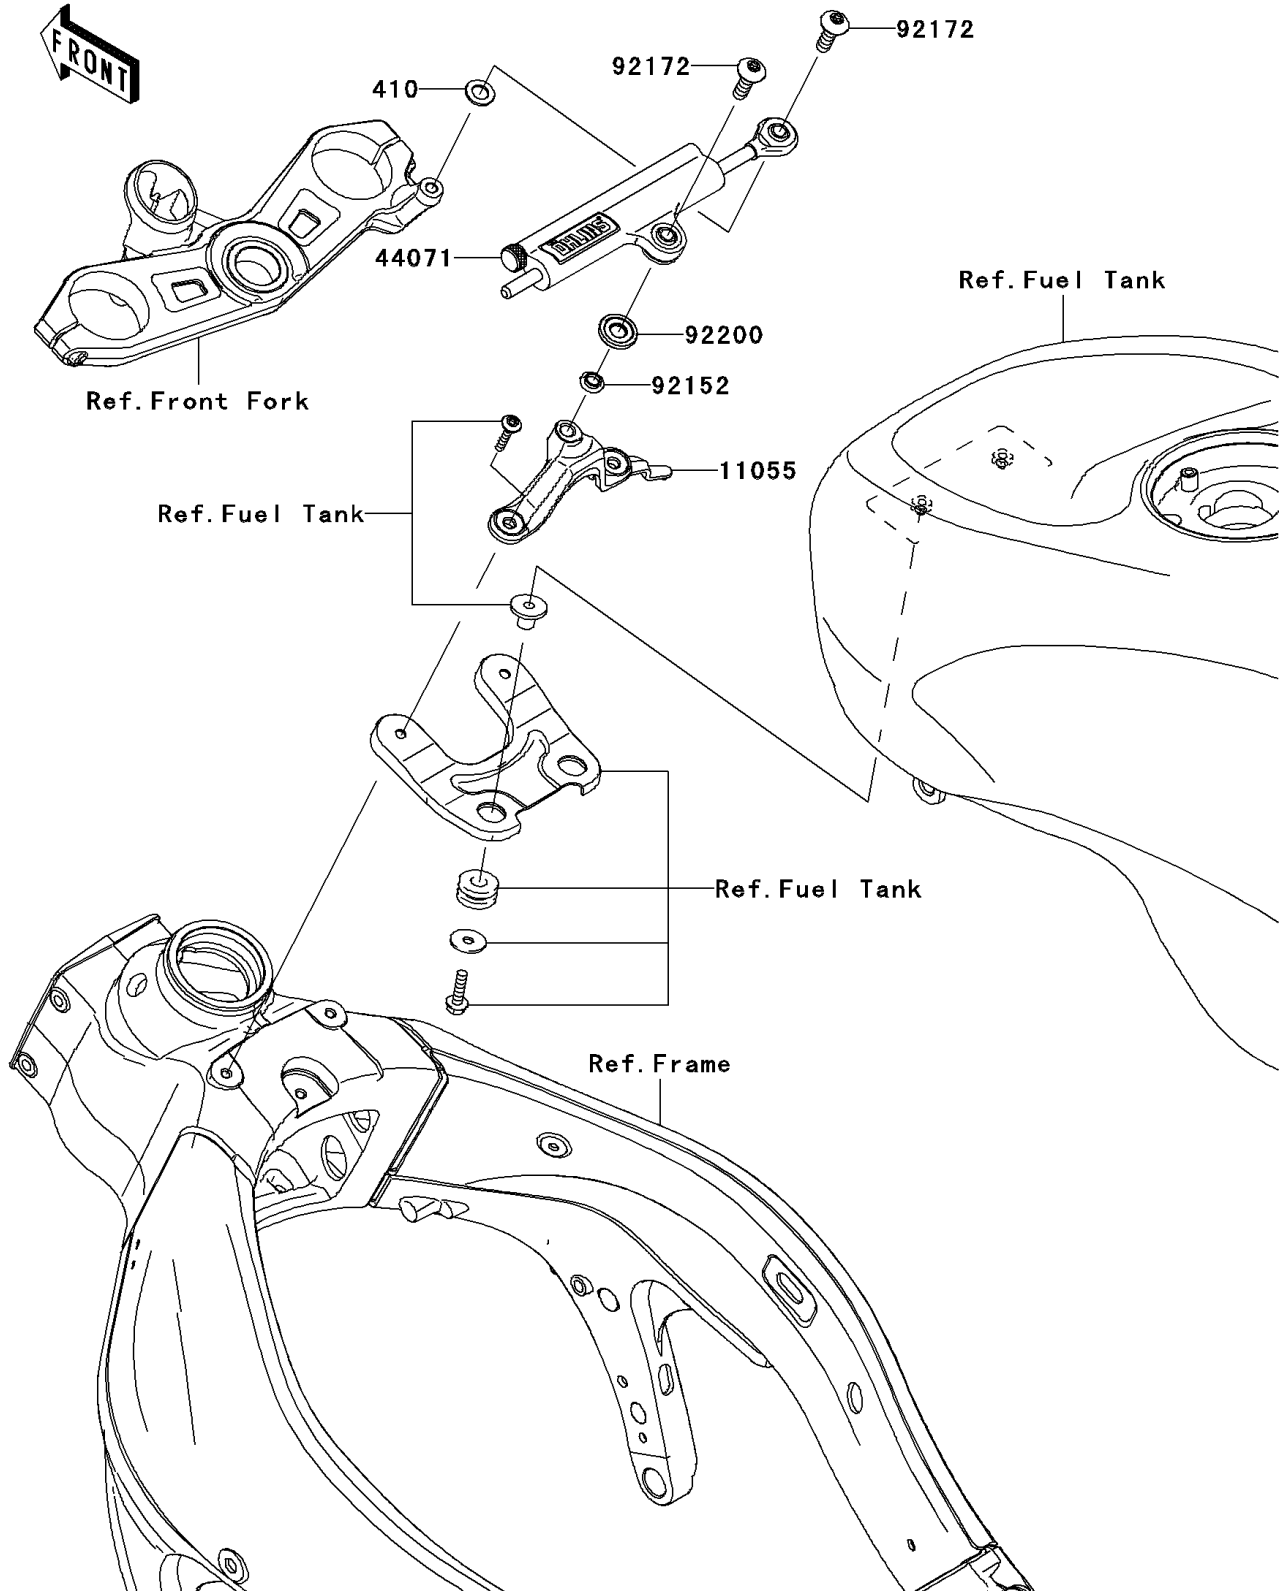

# 2010 Ninja<sup>®</sup> ZX<sup>™</sup>-6R PARTS DIAGRAM

Steering Damper

F2313

## 2010 Ninja® ZX™-6R PARTS LIST

### Steering Damper

ITEM NAME	PART NUMBER	QUANTITY
BRACKET,STEERING DAMPER (Ref # 11055)	11055-1147	1
WASHER-PLAIN-SMALL,8MM (Ref # 410)	410AA0800	1
DAMPER-ASSY,STEERING (Ref # 44071)	44071-0412	1
COLLAR,L=3.3 (Ref # 92152)	92152-0834	1
SCREW,8X26 (Ref # 92172)	92172-0269	2
WASHER (Ref # 92200)	92200-0293	1