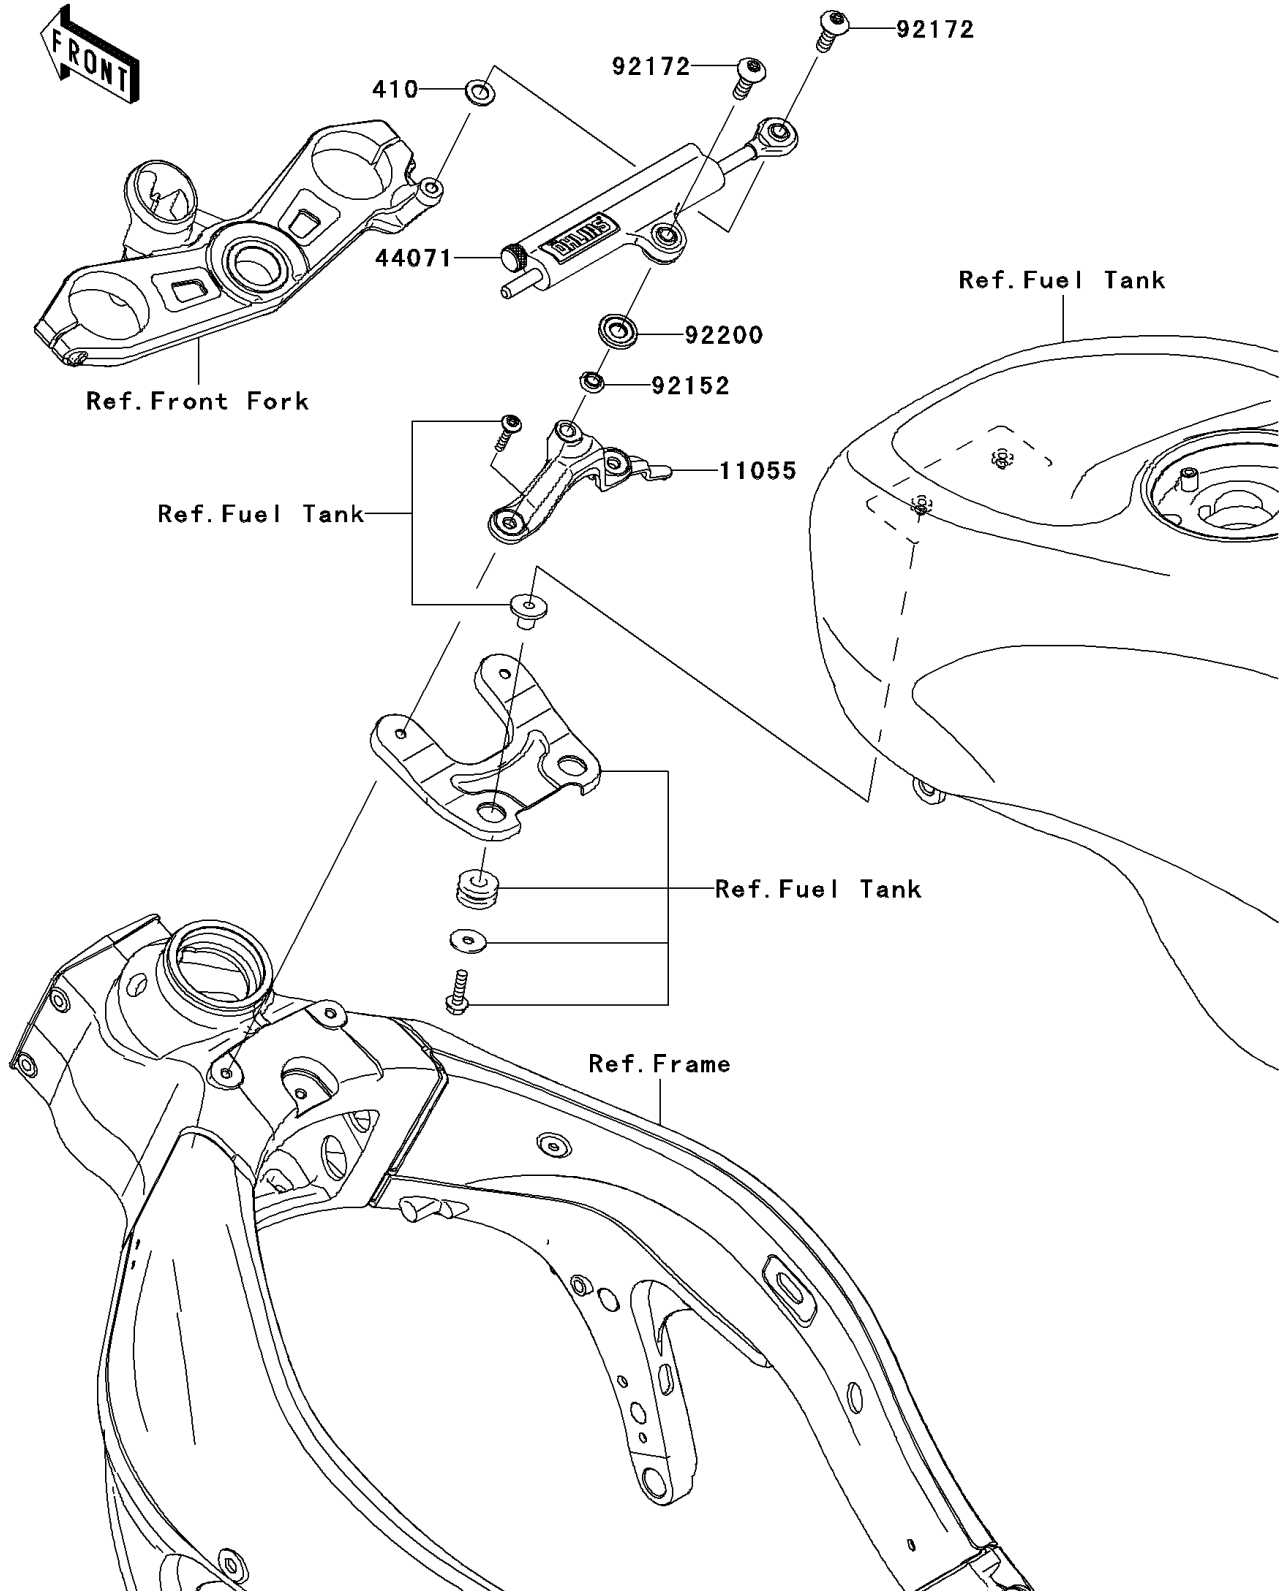

2011 NINJA® ZX™-6R PARTS DIAGRAM

Steering Damper

F2313

2011 NINJA® ZX™-6R PARTS LIST

Steering Damper

ITEM NAME	PART NUMBER	QUANTITY
BRACKET,STEERING DAMPER (Ref # 11055)	11055-1147	1
WASHER-PLAIN-SMALL,8MM (Ref # 410)	410AA0800	1
DAMPER-ASSY,STEERING (Ref # 44071)	44071-0412	1
COLLAR,L=3.3 (Ref # 92152)	92152-0834	1
SCREW,8X26 (Ref # 92172)	92172-0269	2
WASHER (Ref # 92200)	92200-0293	1