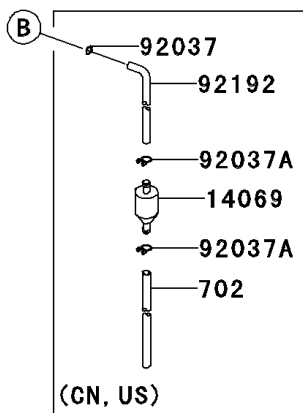

# 2010 Ninja® ZX™-6R PARTS DIAGRAM

Fuel Tank

(51086)	Orange
(51086A/F)	Red
(51086B/G/M/N)	Green
(51086C/H)	M. D. Black
(51086D/I)	C. S. Blue
(51086E/J)	M. S. Black
(51087/B)	Ebony

### Fuel Tank

ITEM NAME	PART NUMBER	QUANTITY
PLATE,FUEL TANK,RR (Ref # 13272)	13272-0505	1
BREATHER,FUEL TANK (Ref # 14069)	14069-1004	1
COVER-ASSY,KNEE GRIP,LH (Ref # 16146)	16146-0112	1
COVER-ASSY,KNEE GRIP,RH (Ref # 16146A)	16146-0113	1
HOOK (Ref # 27012)	27012-0091	2
HOOK (Ref # 27012A)	27012-0115	2
HOOK (Ref # 27012B)	27012-0170	2
HOOK (Ref # 27012C)	27012-0171	2
BRACKET-TANK,FR (Ref # 32052)	32052-0131	1
PAD,FUEL TANK (Ref # 39156)	39156-0469	1
PAD,FUEL TANK,LH (Ref # 39156A)	39156-0507	1
PAD,FUEL TANK,RH (Ref # 39156B)	39156-0508	1
PAD,KNEE GRIP,LH (Ref # 39156C)	39156-0511	1
PAD,KNEE GRIP,RH (Ref # 39156D)	39156-0512	1
CAP-TANK,FUEL (Ref # 51049)	51049-0030	1
TANK-COMP-FUEL,P.RED (Ref # 51086A)	51086-5190-234	1
TANK-COMP-FUEL,M.S.BLACK (Ref # 51086E)	51086-5191-660	1
TANK-COMP-FUEL,P.RED (Ref # 51086F)	51086-5192-234	1
TANK-COMP-FUEL,M.S.BLACK (Ref # 51086J)	51086-5193-660	1
CLAMP,TUBE (Ref # 92037)	92037-010	1
CLAMP,TUBE (Ref # 92037A)	92037-147	2
DAMPER (Ref # 92075)	92075-1690	2
DAMPER (Ref # 92075A)	92075-1983	2
SEAL,FUEL TANK CAP (Ref # 92093)	92093-1030	1
BOLT,SOCKET,6X12 (Ref # 92151)	92151-1219	2
BOLT,SOCKET,6X30 (Ref # 92151A)	92151-1605	2
COLLAR (Ref # 92152)	92152-0091	2
COLLAR,6.8X10X60 (Ref # 92152A)	92152-1182	1
BOLT,SOCKET,6X10 (Ref # 92153)	92153-0410	1

### Fuel Tank

ITEM NAME	PART NUMBER	QUANTITY
BOLT,SOCKET,5X16 (Ref # 92153A)	92153-1616	3
DAMPER (Ref # 92160)	92160-1613	2
DAMPER (Ref # 92161)	92161-0738	2
DAMPER,FUEL TANK,RR (Ref # 92161A)	92161-1330	2
TUBE,BREATHER (Ref # 92192)	92192-0798	1
WASHER,6.5X22X1.6 (Ref # 92200)	92200-1087	2
BOLT-FLANGED,6X22 (Ref # 130)	130BA0622	2
BOLT-FLANGED,6X70 (Ref # 130A)	130BB0670	1
TUBE-RUBBER,6X9X660 (Ref # 702)	702A06660	1
TUBE-RUBBER,6X850 (Ref # 702A)	702A06850	1
CLAMP,TUBE (Ref # 92037)	92037-010	2