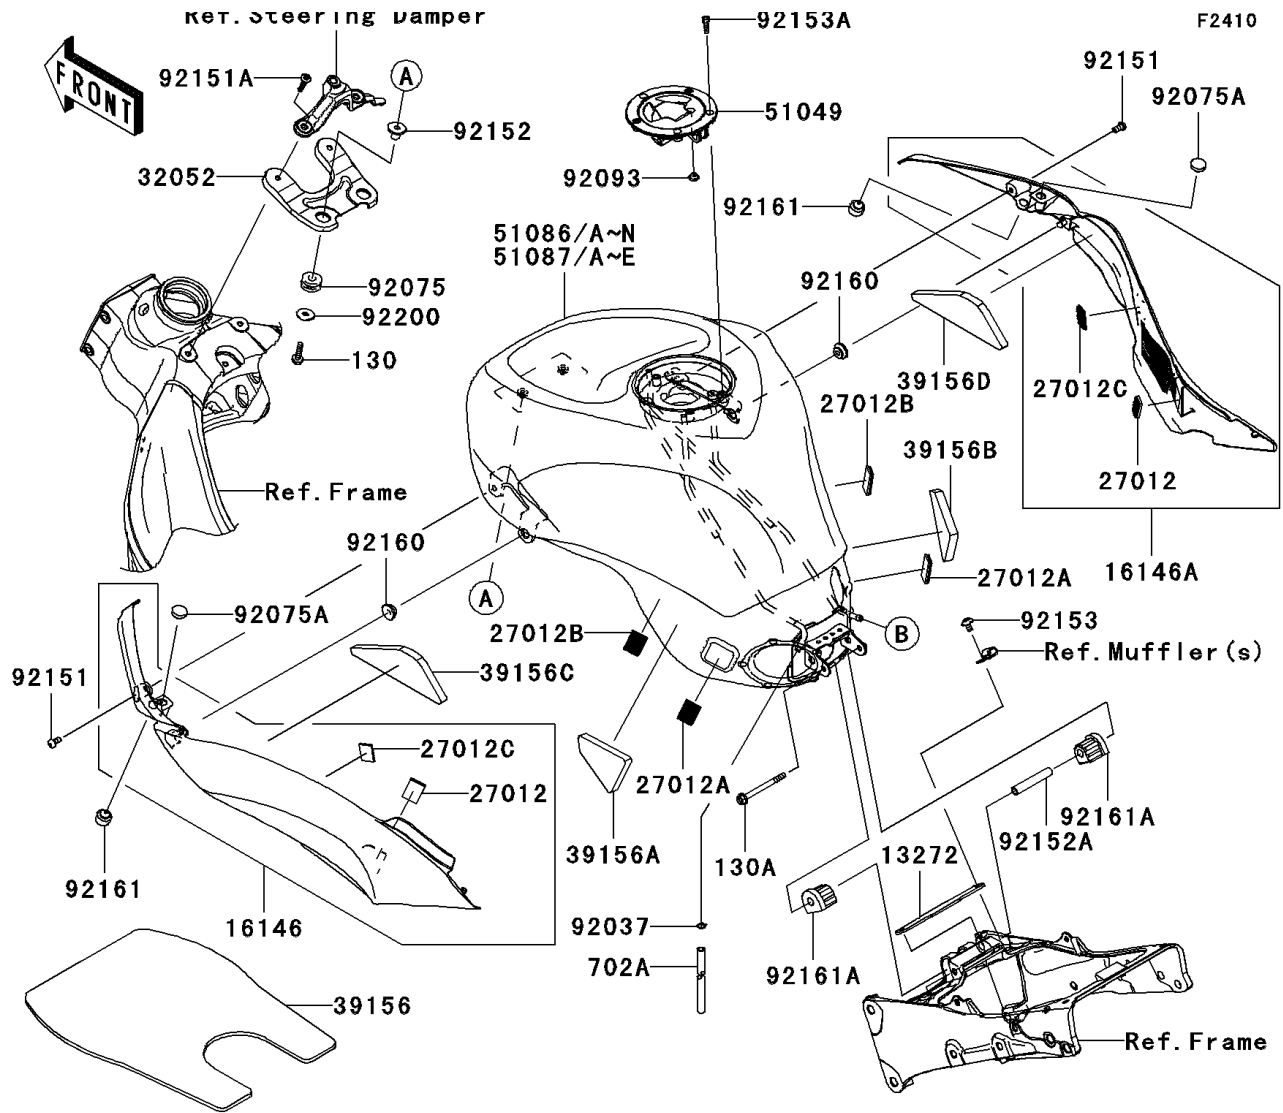

# 2010 Ninja® ZX™-6R PARTS DIAGRAM

Fuel Tank

(51086)	Orange
(51086A/F)	Red
(51086B/G/M/N)	Green
(51086C/H)	M. D. Black
(51086D/I)	C. S. Blue
(51086E/J)	M. S. Black
(51087/B)	Ebony

### Fuel Tank

ITEM NAME	PART NUMBER	QUANTITY
PLATE,FUEL TANK,RR (Ref # 13272)	13272-0505	1
BREATHER,FUEL TANK (Ref # 14069)	14069-1004	1
COVER-ASSY,KNEE GRIP,LH (Ref # 16146)	16146-0112	1
COVER-ASSY,KNEE GRIP,RH (Ref # 16146A)	16146-0113	1
HOOK (Ref # 27012)	27012-0091	2
HOOK (Ref # 27012A)	27012-0115	2
HOOK (Ref # 27012B)	27012-0170	2
HOOK (Ref # 27012C)	27012-0171	2
BRACKET-TANK,FR (Ref # 32052)	32052-0131	1
PAD,FUEL TANK (Ref # 39156)	39156-0469	1
PAD,FUEL TANK,LH (Ref # 39156A)	39156-0507	1
PAD,FUEL TANK,RH (Ref # 39156B)	39156-0508	1
PAD,KNEE GRIP,LH (Ref # 39156C)	39156-0511	1
PAD,KNEE GRIP,RH (Ref # 39156D)	39156-0512	1
CAP-TANK,FUEL (Ref # 51049)	51049-0030	1
TANK-COMP-FUEL,P.RED (Ref # 51086A)	51086-5190-234	1
TANK-COMP-FUEL,M.S.BLACK (Ref # 51086E)	51086-5191-660	1
TANK-COMP-FUEL,P.RED (Ref # 51086F)	51086-5192-234	1
TANK-COMP-FUEL,M.S.BLACK (Ref # 51086J)	51086-5193-660	1
CLAMP,TUBE (Ref # 92037)	92037-010	1
CLAMP,TUBE (Ref # 92037A)	92037-147	2
DAMPER (Ref # 92075)	92075-1690	2
DAMPER (Ref # 92075A)	92075-1983	2
SEAL,FUEL TANK CAP (Ref # 92093)	92093-1030	1
BOLT,SOCKET,6X12 (Ref # 92151)	92151-1219	2
BOLT,SOCKET,6X30 (Ref # 92151A)	92151-1605	2
COLLAR (Ref # 92152)	92152-0091	2
COLLAR,6.8X10X60 (Ref # 92152A)	92152-1182	1
BOLT,SOCKET,6X10 (Ref # 92153)	92153-0410	1

### Fuel Tank

ITEM NAME	PART NUMBER	QUANTITY
BOLT,SOCKET,5X16 (Ref # 92153A)	92153-1616	3
DAMPER (Ref # 92160)	92160-1613	2
DAMPER (Ref # 92161)	92161-0738	2
DAMPER,FUEL TANK,RR (Ref # 92161A)	92161-1330	2
TUBE,BREATHER (Ref # 92192)	92192-0798	1
WASHER,6.5X22X1.6 (Ref # 92200)	92200-1087	2
BOLT-FLANGED,6X22 (Ref # 130)	130BA0622	2
BOLT-FLANGED,6X70 (Ref # 130A)	130BB0670	1
TUBE-RUBBER,6X9X660 (Ref # 702)	702A06660	1
TUBE-RUBBER,6X850 (Ref # 702A)	702A06850	1
CLAMP,TUBE (Ref # 92037)	92037-010	2