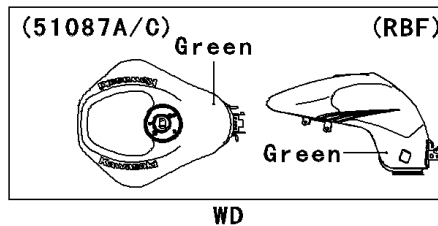

# 2010 Ninja® ZX™-6R PARTS DIAGRAM

Fuel Tank

(51086)	Orange
(51086A/F)	Red
(51086B/G/M/N)	Green
(51086C/H)	M. D. Black
(51086D/I)	C. S. Blue
(51086E/J)	M. S. Black
(51087/B)	Ebony

### Fuel Tank

ITEM NAME	PART NUMBER	QUANTITY
BOLT,SOCKET,5X16 (Ref # 92153A)	92153-1616	3
DAMPER (Ref # 92160)	92160-1613	2
DAMPER (Ref # 92161)	92161-0738	2
DAMPER,FUEL TANK,RR (Ref # 92161A)	92161-1330	2
TUBE,BREATHER (Ref # 92192)	92192-0798	1
WASHER,6.5X22X1.6 (Ref # 92200)	92200-1087	2
BOLT-FLANGED,6X22 (Ref # 130)	130BA0622	2
BOLT-FLANGED,6X70 (Ref # 130A)	130BB0670	1
TUBE-RUBBER,6X9X660 (Ref # 702)	702A06660	1
TUBE-RUBBER,6X850 (Ref # 702A)	702A06850	1
CLAMP,TUBE (Ref # 92037)	92037-010	2