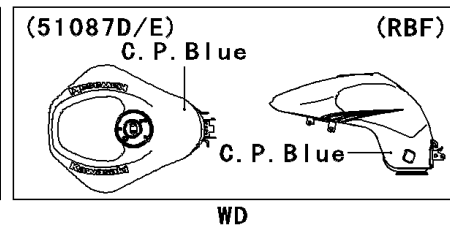

# 2010 Ninja® ZX™-6R PARTS DIAGRAM

Fuel Tank

(51086)	Orange
(51086A/F)	Red
(51086B/G/M/N)	Green
(51086C/H)	M. D. Black
(51086D/I)	C. S. Blue
(51086E/J)	M. S. Black
(51087/B)	Ebony

### Fuel Tank

ITEM NAME	PART NUMBER	QUANTITY
PLATE,FUEL TANK,RR (Ref # 13272)	13272-0505	1
BREATHER,FUEL TANK (Ref # 14069)	14069-1004	1
COVER-ASSY,KNEE GRIP,LH (Ref # 16146)	16146-0112	1
COVER-ASSY,KNEE GRIP,RH (Ref # 16146A)	16146-0113	1
HOOK (Ref # 27012)	27012-0091	2
HOOK (Ref # 27012A)	27012-0115	2
HOOK (Ref # 27012B)	27012-0170	2
HOOK (Ref # 27012C)	27012-0171	2
BRACKET-TANK,FR (Ref # 32052)	32052-0131	1
PAD,FUEL TANK (Ref # 39156)	39156-0469	1
PAD,FUEL TANK,LH (Ref # 39156A)	39156-0507	1
PAD,FUEL TANK,RH (Ref # 39156B)	39156-0508	1
PAD,KNEE GRIP,LH (Ref # 39156C)	39156-0511	1
PAD,KNEE GRIP,RH (Ref # 39156D)	39156-0512	1
CAP-TANK,FUEL (Ref # 51049)	51049-0030	1
TANK-COMP-FUEL,P.RED (Ref # 51086A)	51086-5190-234	1
TANK-COMP-FUEL,M.S.BLACK (Ref # 51086E)	51086-5191-660	1
TANK-COMP-FUEL,P.RED (Ref # 51086F)	51086-5192-234	1
TANK-COMP-FUEL,M.S.BLACK (Ref # 51086J)	51086-5193-660	1
CLAMP,TUBE (Ref # 92037)	92037-010	1
CLAMP,TUBE (Ref # 92037A)	92037-147	2
DAMPER (Ref # 92075)	92075-1690	2
DAMPER (Ref # 92075A)	92075-1983	2
SEAL,FUEL TANK CAP (Ref # 92093)	92093-1030	1
BOLT,SOCKET,6X12 (Ref # 92151)	92151-1219	2
BOLT,SOCKET,6X30 (Ref # 92151A)	92151-1605	2
COLLAR (Ref # 92152)	92152-0091	2
COLLAR,6.8X10X60 (Ref # 92152A)	92152-1182	1
BOLT,SOCKET,6X10 (Ref # 92153)	92153-0410	1

### Fuel Tank

ITEM NAME	PART NUMBER	QUANTITY
BOLT,SOCKET,5X16 (Ref # 92153A)	92153-1616	3
DAMPER (Ref # 92160)	92160-1613	2
DAMPER (Ref # 92161)	92161-0738	2
DAMPER,FUEL TANK,RR (Ref # 92161A)	92161-1330	2
TUBE,BREATHER (Ref # 92192)	92192-0798	1
WASHER,6.5X22X1.6 (Ref # 92200)	92200-1087	2
BOLT-FLANGED,6X22 (Ref # 130)	130BA0622	2
BOLT-FLANGED,6X70 (Ref # 130A)	130BB0670	1
TUBE-RUBBER,6X9X660 (Ref # 702)	702A06660	1
TUBE-RUBBER,6X850 (Ref # 702A)	702A06850	1
CLAMP,TUBE (Ref # 92037)	92037-010	2